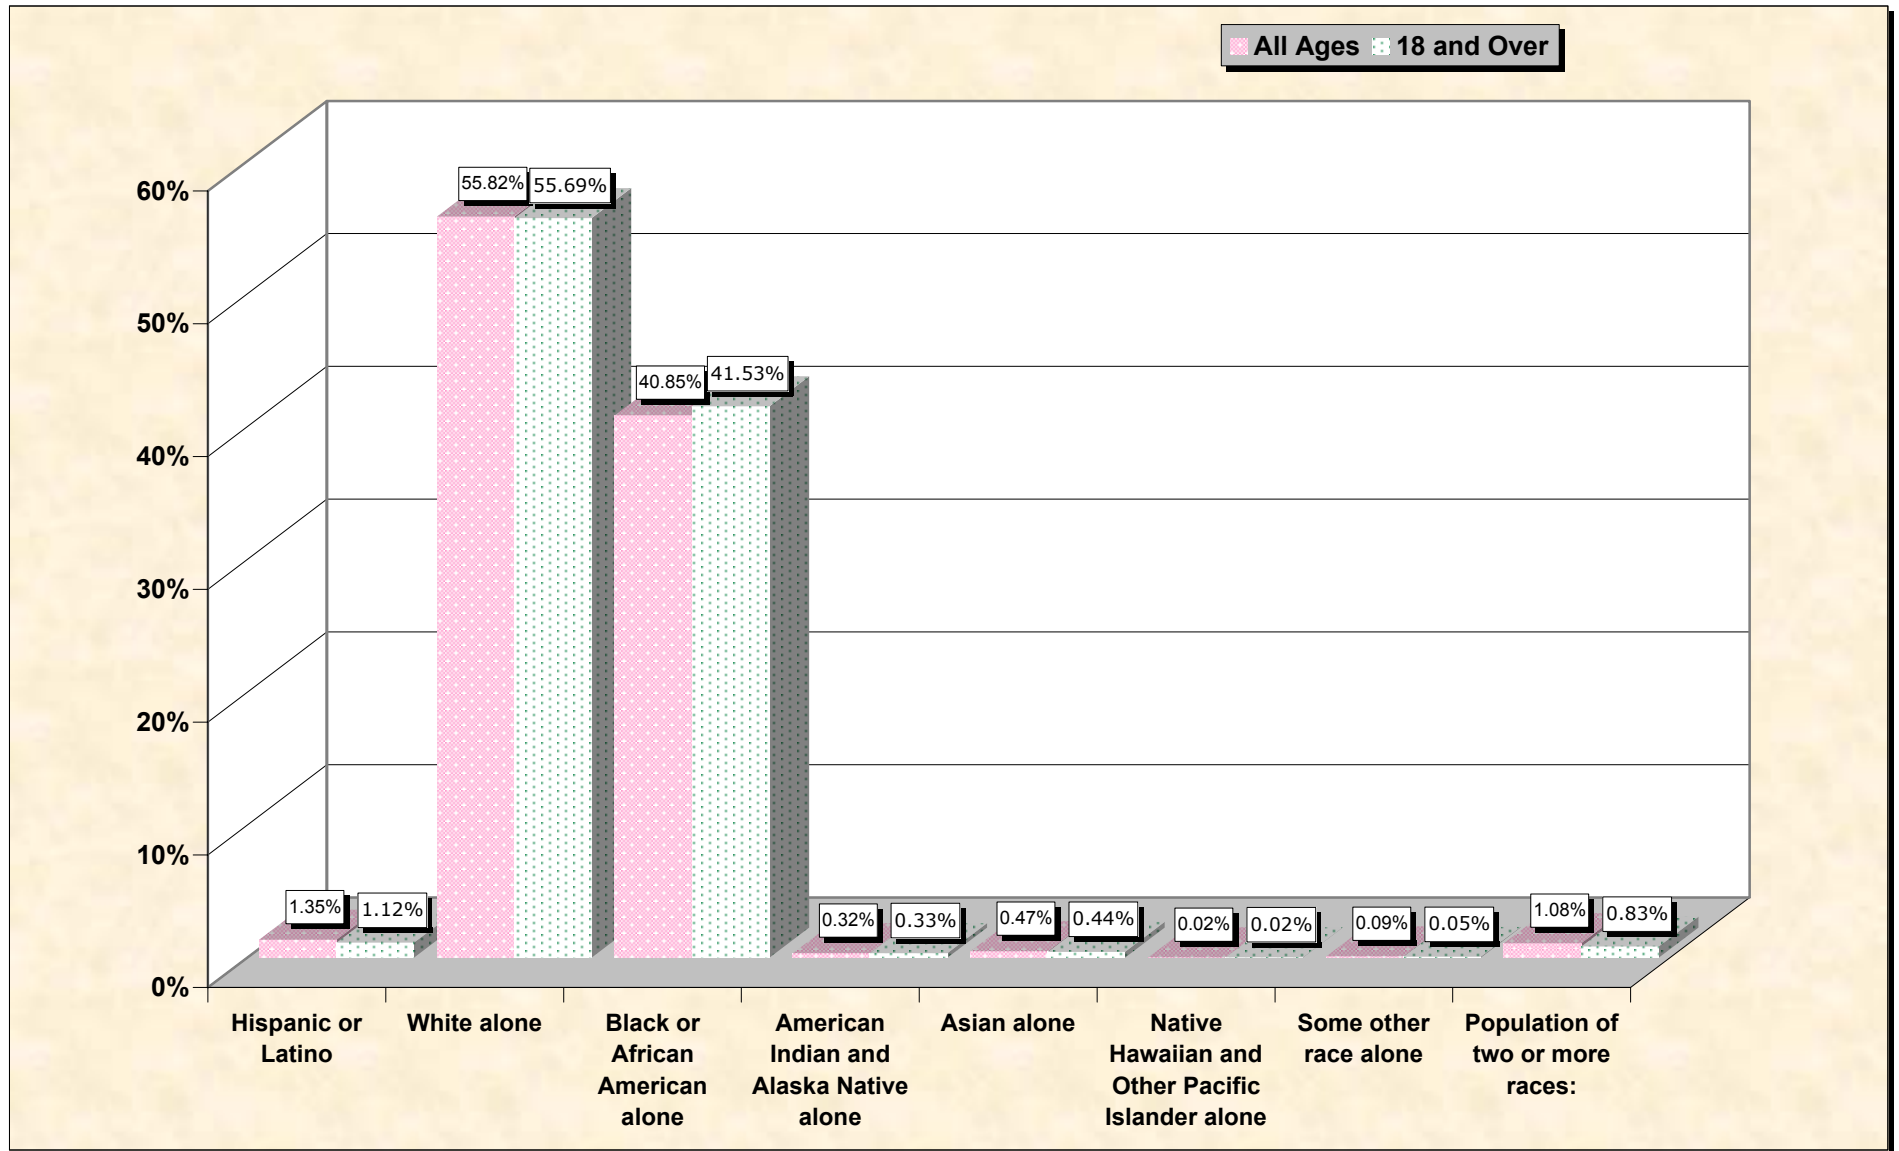

Population by Race or Ethnicity and Age

Somerset County, Maryland

Data Set: Census 2000 Redistricting Data (Public Law 94-171) Summary File

www.fairdata2000.com

[3-Oct-02](#)

Hispanic or Latino, and not Hispanic by Race and Age Somerset County, Maryland

Source: Data Set: Census 2000 Redistricting Data (Public Law 94-171) Summary File. PL2. HISPANIC OR LATINO, AND NOT HISPANIC OR LATINO BY RACE [73] - Universe: Total population; PL4. HISPANIC OR LATINO, AND NOT HISPANIC OR LATINO BY RACE FOR THE POPULATION 18 YEARS AND OVER [73] - Universe: Total population 18 years and over

source data for Chart

HISPANIC OR LATINO, AND NOT HISPANIC OR LATINO BY RACE

Somerset County, Maryland	
Total:	24,747
Hispanic or Latino	334
Not Hispanic or Latino:	24,413
Population of one race:	24,145
White alone	13,814
Black or African American alone	10,108
American Indian and Alaska Native alone	80
Asian alone	116
Native Hawaiian and Other Pacific Islander alone	4
Some other race alone	23
Population of two or more races:	268

Source: Data Set: Census 2000 Redistricting Data (Public Law 94-171) Summary File. PL2. HISPANIC OR LATINO, AND NOT HISPANIC OR LATINO BY RACE [73] - Universe: Total population

HISPANIC OR LATINO, AND NOT HISPANIC OR LATINO BY RACE FOR THE POPULATION 18 YEARS AND OVER