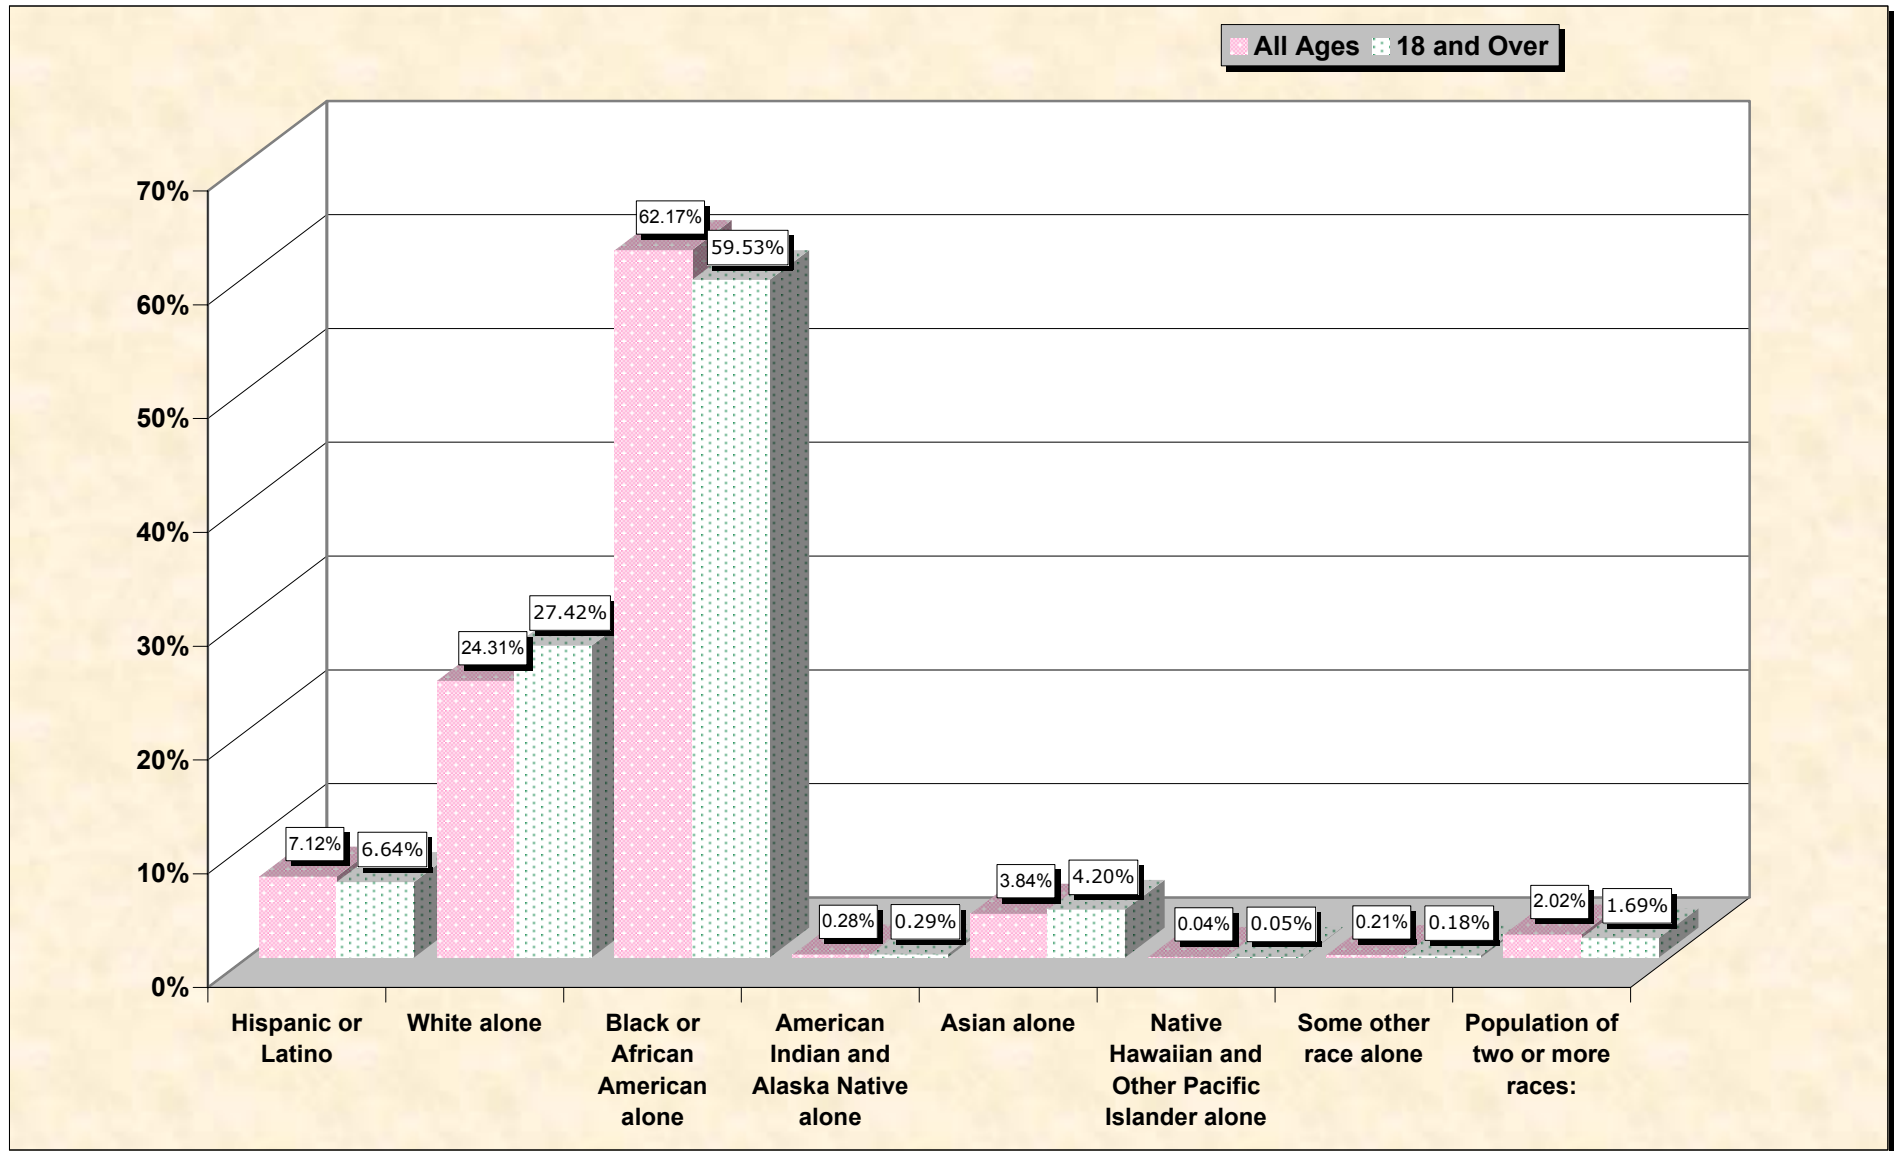

Population by Race or Ethnicity and Age

Prince George's County, Maryland

Data Set: Census 2000 Redistricting Data (Public Law 94-171) Summary File

www.fairdata2000.com

[3-Oct-02](#)

Hispanic or Latino, and not Hispanic by Race and Age Prince George's County, Maryland

Source: Data Set: Census 2000 Redistricting Data (Public Law 94-171) Summary File. PL2. HISPANIC OR LATINO, AND NOT HISPANIC OR LATINO BY RACE [73] - Universe: Total population; PL4. HISPANIC OR LATINO, AND NOT HISPANIC OR LATINO BY RACE FOR THE POPULATION 18 YEARS AND OVER [73] - Universe: Total population 18 years and over

source data for Chart

HISPANIC OR LATINO, AND NOT HISPANIC OR LATINO BY RACE

Prince George's County, Maryland	
Total:	801,515
Hispanic or Latino	57,057
Not Hispanic or Latino:	744,458
Population of one race:	728,238
White alone	194,836
Black or African American alone	498,301
American Indian and Alaska Native alone	2,274
Asian alone	30,803
Native Hawaiian and Other Pacific Islander alone	318
Some other race alone	1,706
Population of two or more races:	16,220

Prince George's County, Maryland	
Total:	586,913
Hispanic or Latino	38,971
Not Hispanic or Latino:	547,942
Population of one race:	538,001
White alone	160,932
Black or African American alone	349,414
American Indian and Alaska Native alone	1,688
Asian alone	24,635
Native Hawaiian and Other Pacific Islander alone	274
Some other race alone	1,058
Population of two or more races:	9,941