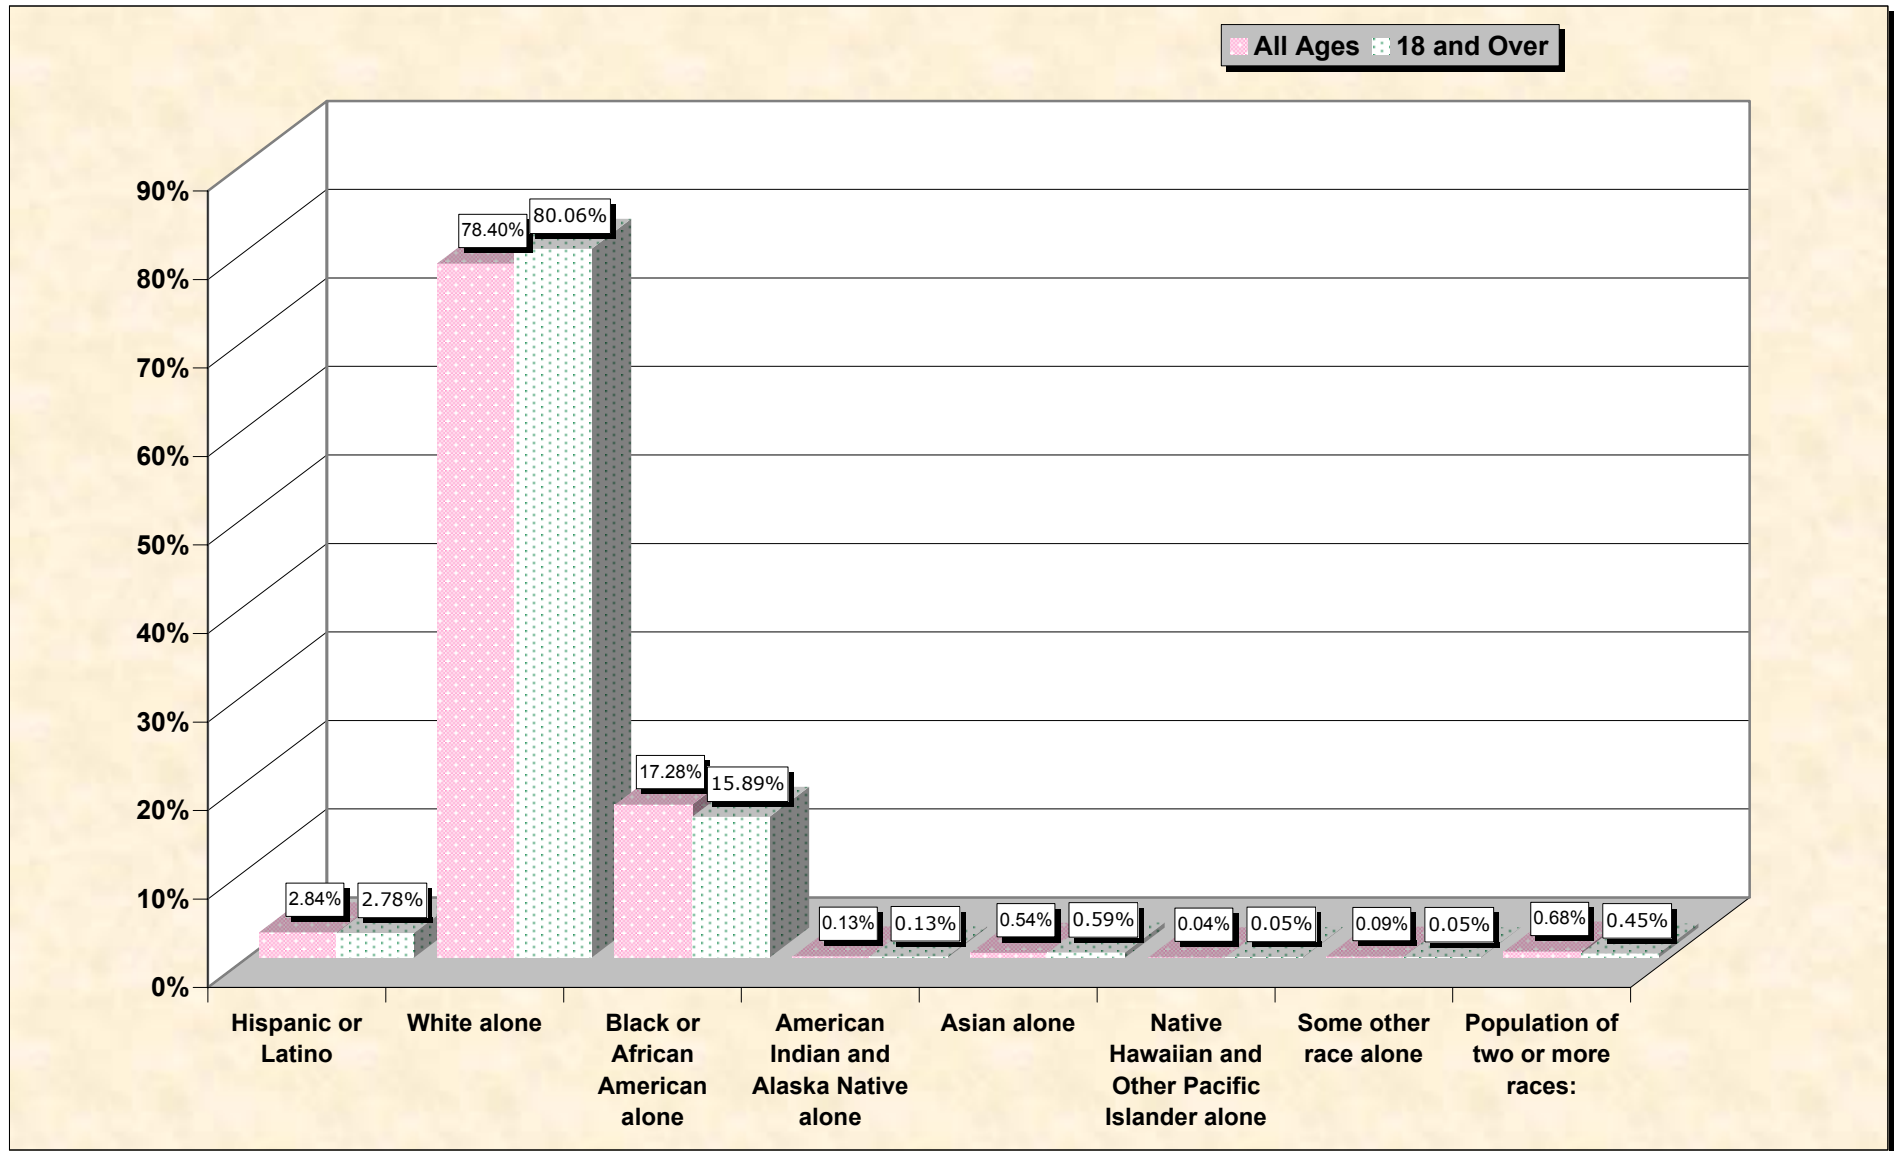

Population by Race or Ethnicity and Age

Kent County, Maryland

Data Set: Census 2000 Redistricting Data (Public Law 94-171) Summary File

www.fairdata2000.com

[3-Oct-02](#)

Hispanic or Latino, and not Hispanic by Race and Age Kent County, Maryland

Source: Data Set: Census 2000 Redistricting Data (Public Law 94-171) Summary File. PL2. HISPANIC OR LATINO, AND NOT HISPANIC OR LATINO BY RACE [73] - Universe: Total population; PL4. HISPANIC OR LATINO, AND NOT HISPANIC OR LATINO BY RACE FOR THE POPULATION 18 YEARS AND OVER [73] - Universe: Total population 18 years and over

source data for Chart

HISPANIC OR LATINO, AND NOT HISPANIC OR LATINO BY RACE

| | Kent County, Maryland |
|--|------------------------------|
| Total: | 19,197 |
| Hispanic or Latino | 546 |
| Not Hispanic or Latino: | 18,651 |
| Population of one race: | 18,520 |
| White alone | 15,050 |
| Black or African American alone | 3,317 |
| American Indian and Alaska Native alone | 25 |
| Asian alone | 103 |
| Native Hawaiian and Other Pacific Islander alone | 8 |
| Some other race alone | 17 |
| Population of two or more races: | 131 |

Source: Data Set: Census 2000 Redistricting Data (Public Law 94-171) Summary File. PL2. HISPANIC OR LATINO, AND NOT HISPANIC OR LATINO BY RACE [73] - Universe: Total population

HISPANIC OR LATINO, AND NOT HISPANIC OR LATINO BY RACE FOR THE POPULATION 18 YEARS AND OVER