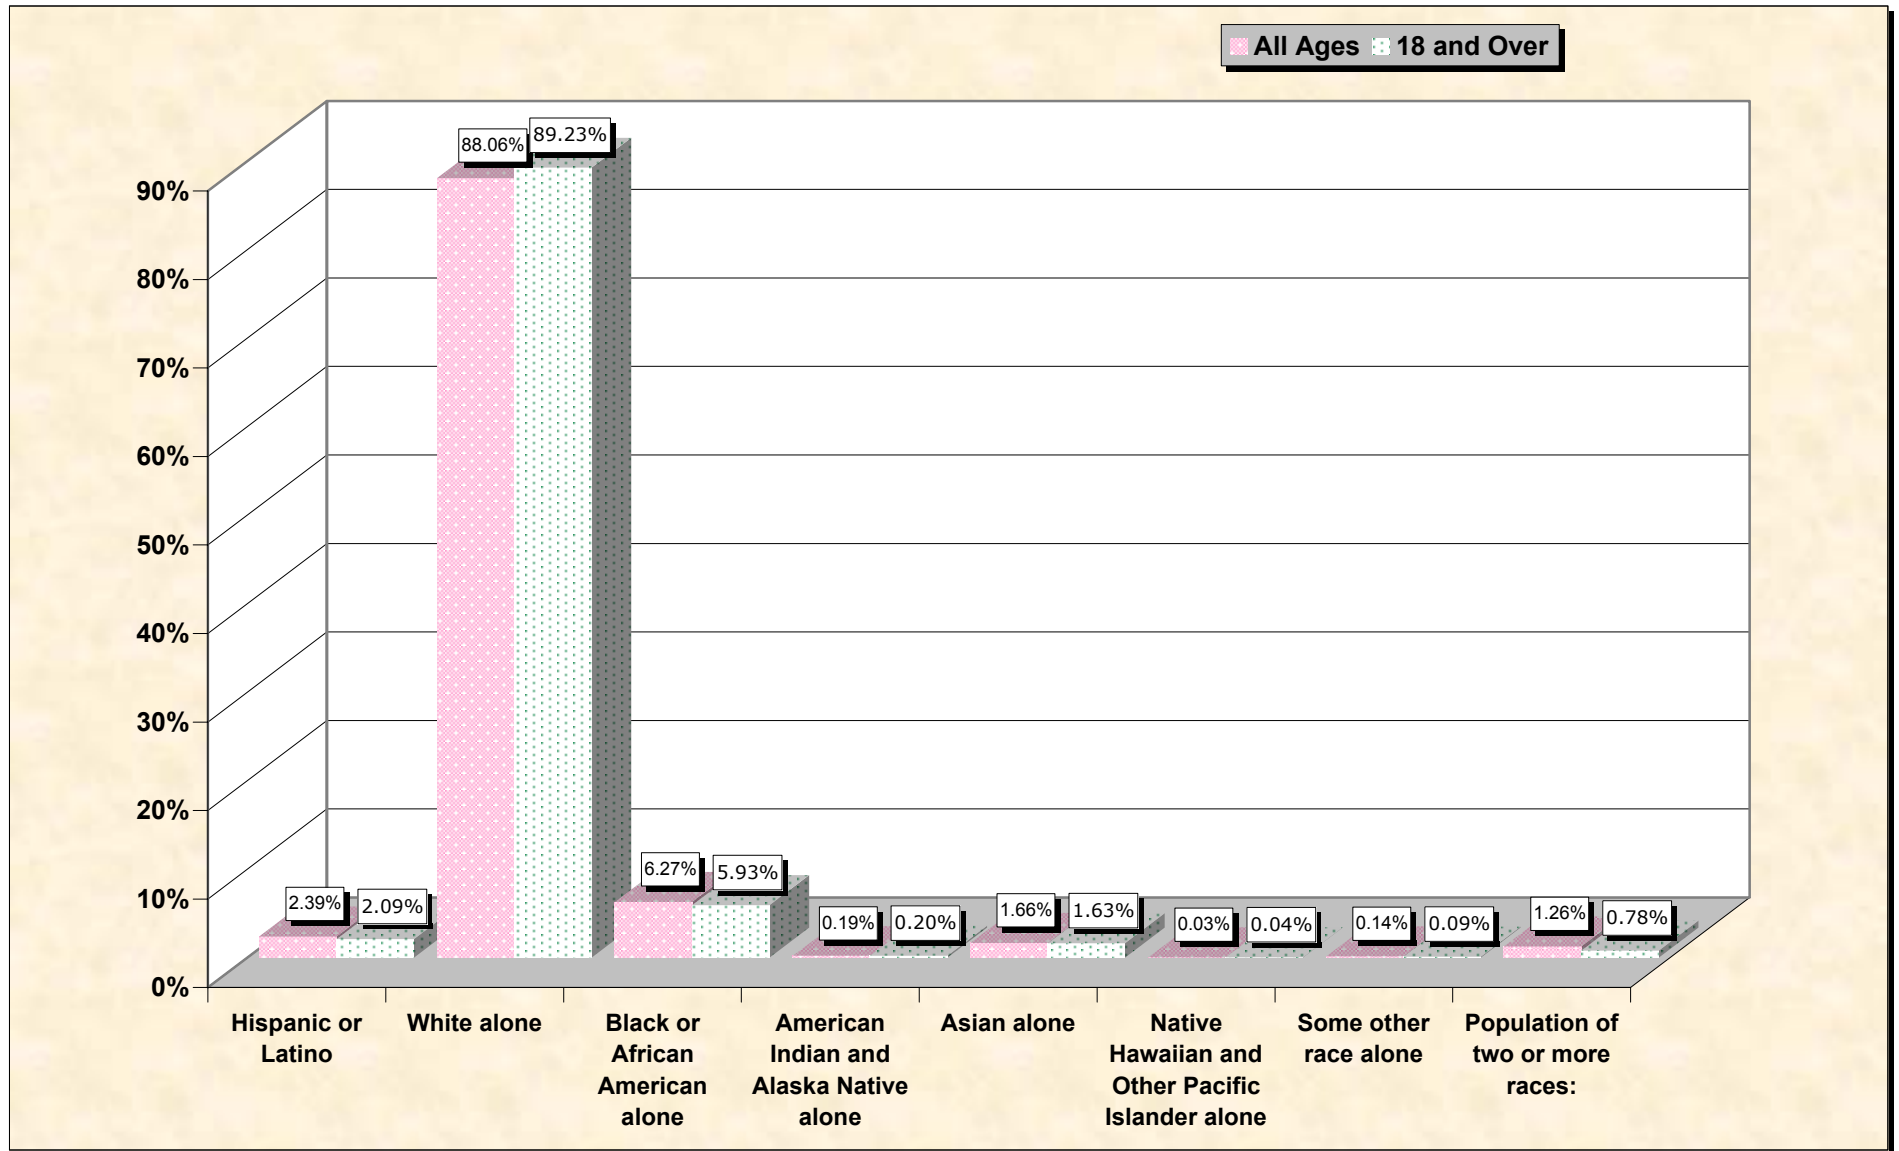

# Population by Race or Ethnicity and Age

## Frederick County, Maryland

**Data Set: Census 2000 Redistricting Data (Public Law 94-171) Summary File**

[www.fairdata2000.com](http://www.fairdata2000.com)

[3-Oct-02](#)

# Hispanic or Latino, and not Hispanic by Race and Age Frederick County, Maryland

Source: Data Set: Census 2000 Redistricting Data (Public Law 94-171) Summary File. PL2. HISPANIC OR LATINO, AND NOT HISPANIC OR LATINO BY RACE [73] - Universe: Total population; PL4. HISPANIC OR LATINO, AND NOT HISPANIC OR LATINO BY RACE FOR THE POPULATION 18 YEARS AND OVER [73] - Universe: Total population 18 years and over

Source: Data Set: Census 2000 Redistricting Data (Public Law 94-171) Summary File. PL2. HISPANIC OR LATINO, AND NOT HISPANIC OR LATINO BY RACE [73] - Universe: Total population

**HISPANIC OR LATINO, AND NOT HISPANIC OR LATINO BY RACE FOR THE POPULATION 18 YEARS AND OVER**