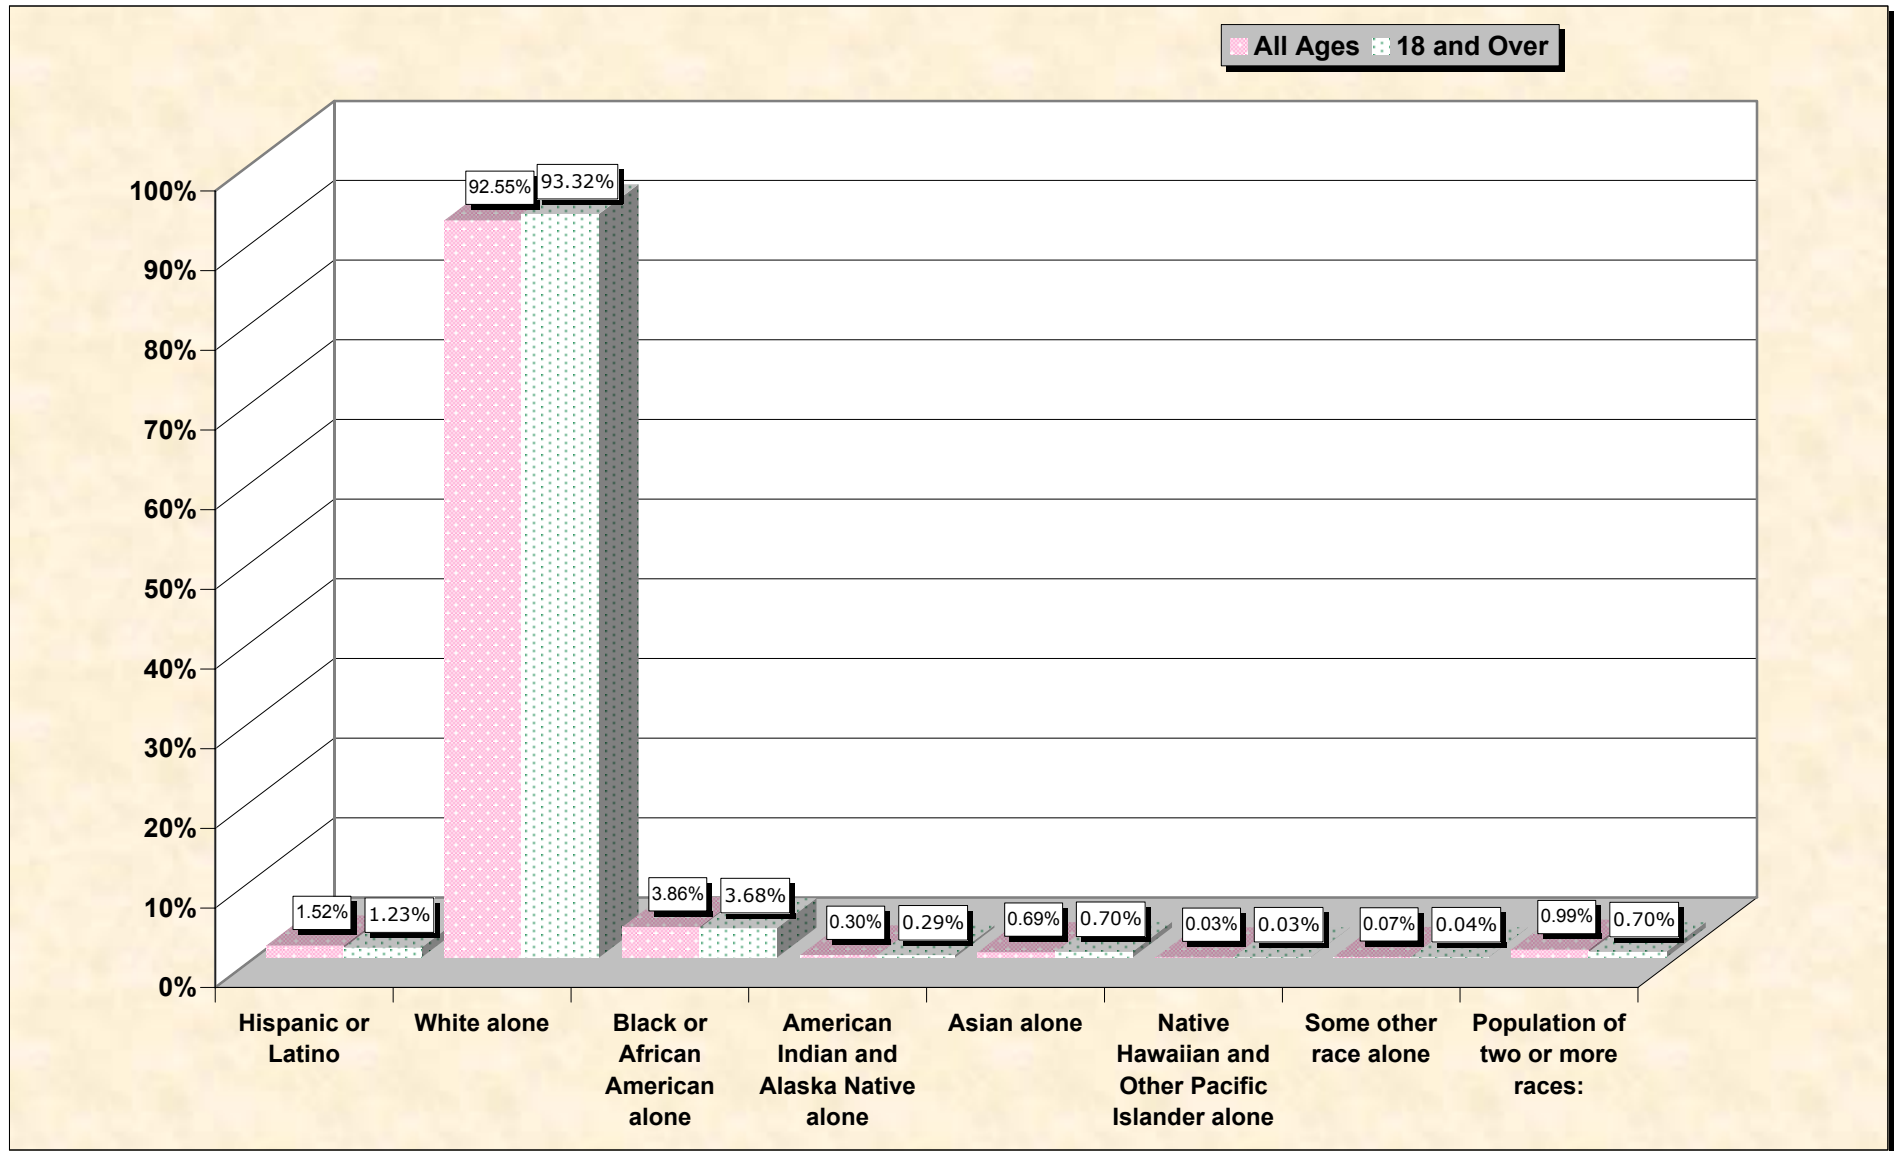

# Population by Race or Ethnicity and Age

# Hispanic or Latino, and not Hispanic by Race and Age Cecil County, Maryland

Source: Data Set: Census 2000 Redistricting Data (Public Law 94-171) Summary File. PL2. HISPANIC OR LATINO, AND NOT HISPANIC OR LATINO BY RACE [73] - Universe: Total population; PL4. HISPANIC OR LATINO, AND NOT HISPANIC OR LATINO BY RACE FOR THE POPULATION 18 YEARS AND OVER [73] - Universe: Total population 18 years and over

Source: Data Set: Census 2000 Redistricting Data (Public Law 94-171) Summary File. PL2. HISPANIC OR LATINO, AND NOT HISPANIC OR LATINO BY RACE [73] - Universe: Total population

**HISPANIC OR LATINO, AND NOT HISPANIC OR LATINO BY RACE FOR THE POPULATION 18 YEARS AND OVER**

Source: Data Set: Census 2000 Redistricting Data (Public Law 94-171) Summary File. PL4. HISPANIC OR LATINO, AND NOT HISPANIC OR LATINO BY RACE FOR THE POPULATION 18 YEARS AND OVER [73] - Universe: Total population 18 years and over