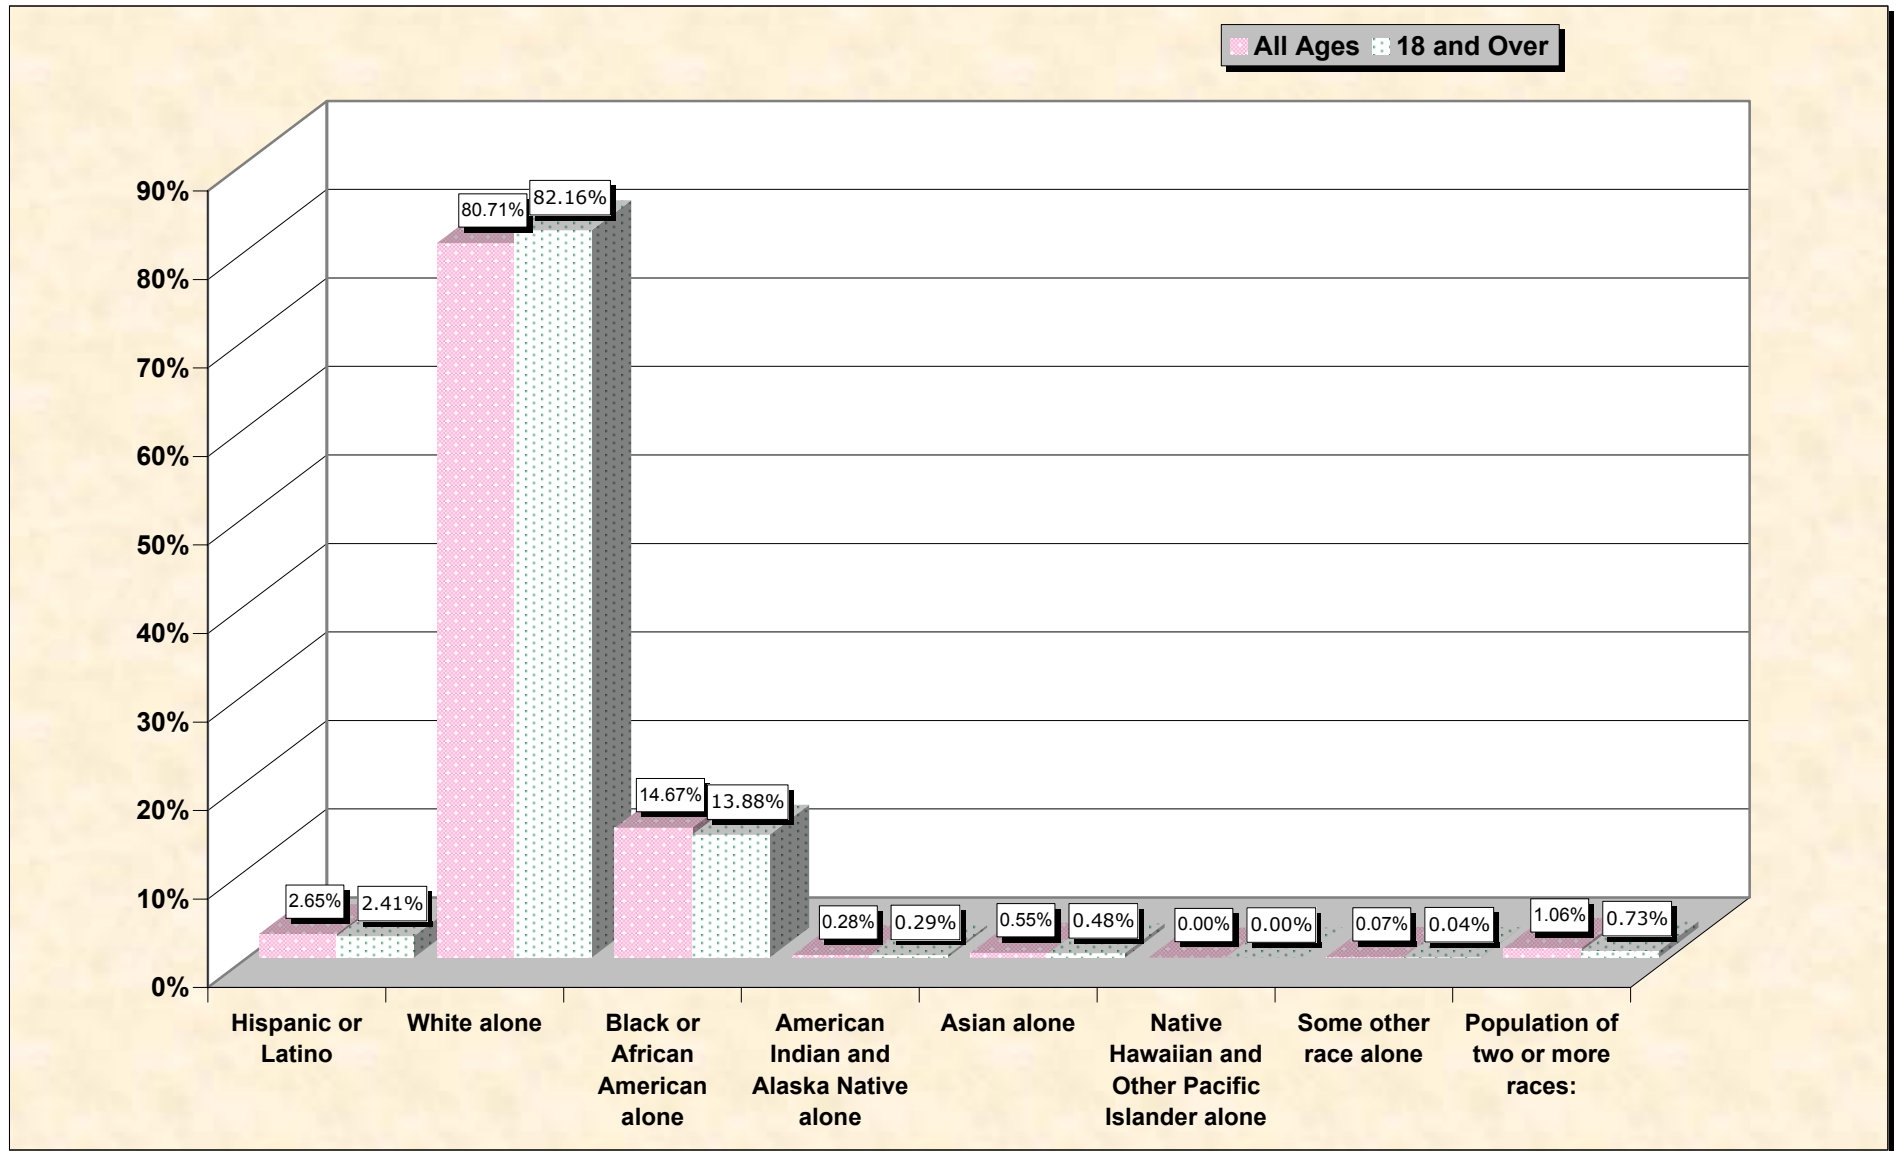

Population by Race or Ethnicity and Age

Caroline County, Maryland

Data Set: Census 2000 Redistricting Data (Public Law 94-171) Summary File

www.fairdata2000.com

[3-Oct-02](#)

Hispanic or Latino, and not Hispanic by Race and Age Caroline County, Maryland

Source: Data Set: Census 2000 Redistricting Data (Public Law 94-171) Summary File. PL2. HISPANIC OR LATINO, AND NOT HISPANIC OR LATINO BY RACE [73] - Universe: Total population; PL4. HISPANIC OR LATINO, AND NOT HISPANIC OR LATINO BY RACE FOR THE POPULATION 18 YEARS AND OVER [73] - Universe: Total population 18 years and over

source data for Chart

HISPANIC OR LATINO, AND NOT HISPANIC OR LATINO BY RACE

Caroline County, Maryland	
Total:	29,772
Hispanic or Latino	789
Not Hispanic or Latino:	28,983
Population of one race:	28,666
White alone	24,029
Black or African American alone	4,368
American Indian and Alaska Native alone	84
Asian alone	163
Native Hawaiian and Other Pacific Islander alone	1
Some other race alone	21
Population of two or more races:	317

Source: Data Set: Census 2000 Redistricting Data (Public Law 94-171) Summary File. PL2. HISPANIC OR LATINO, AND NOT HISPANIC OR LATINO BY RACE [73] - Universe: Total population

HISPANIC OR LATINO, AND NOT HISPANIC OR LATINO BY RACE FOR THE POPULATION 18 YEARS AND OVER