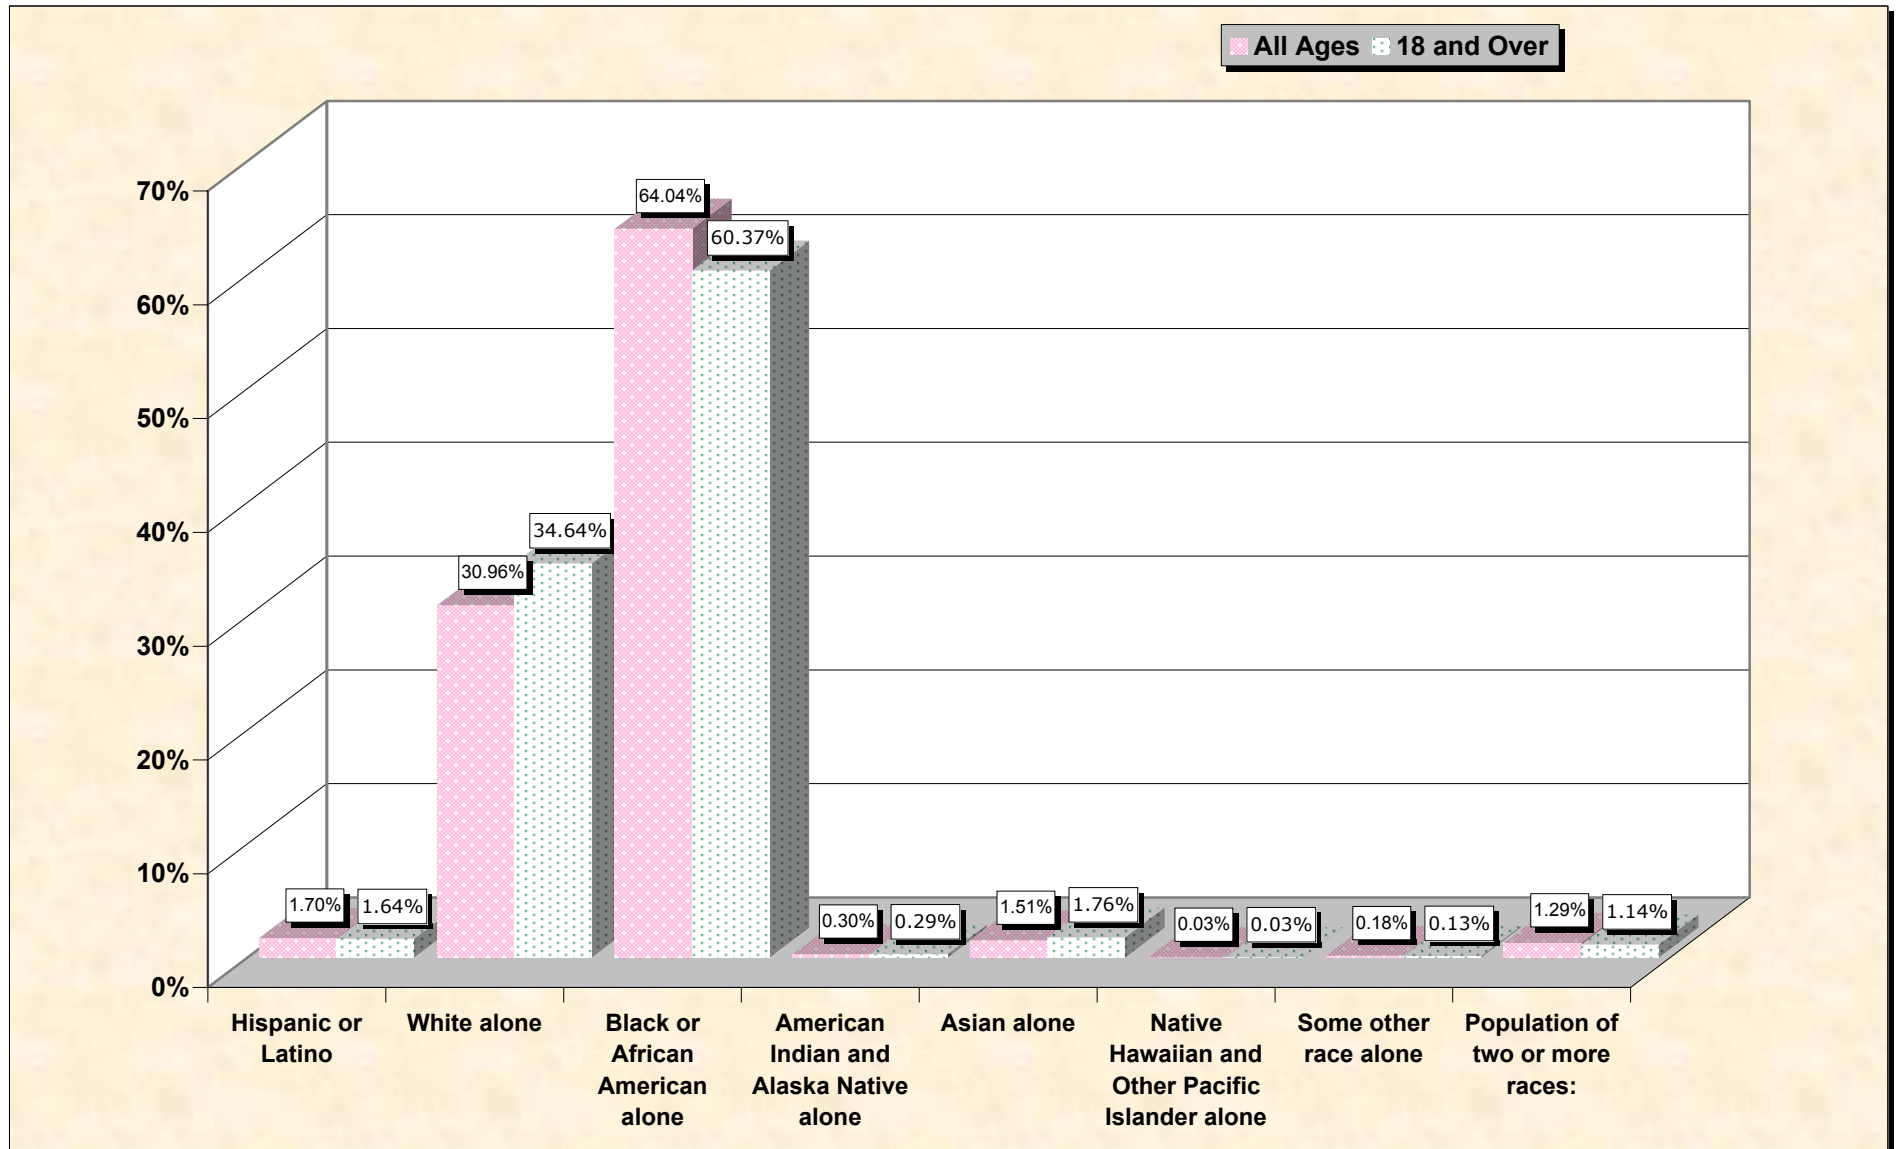

Population by Race or Ethnicity and Age

Baltimore city, Maryland

Data Set: Census 2000 Redistricting Data (Public Law 94-171) Summary File

www.fairdata2000.com

[3-Oct-02](#)

Hispanic or Latino, and not Hispanic by Race and Age Baltimore city, Maryland

Source: Data Set: Census 2000 Redistricting Data (Public Law 94-171) Summary File. PL2. HISPANIC OR LATINO, AND NOT HISPANIC OR LATINO BY RACE [73] - Universe: Total population; PL4. HISPANIC OR LATINO, AND NOT HISPANIC OR LATINO BY RACE FOR THE POPULATION 18 YEARS AND OVER [73] - Universe: Total population 18 years and over

source data for Chart

HISPANIC OR LATINO, AND NOT HISPANIC OR LATINO BY RACE

	Baltimore city, Maryland
Total:	651,154
Hispanic or Latino	11,061
Not Hispanic or Latino:	640,093
Population of one race:	631,681
White alone	201,566
Black or African American alone	417,009
American Indian and Alaska Native alone	1,946
Asian alone	9,824
Native Hawaiian and Other Pacific Islander alone	193
Some other race alone	1,143
Population of two or more races:	8,412

Source: Data Set: Census 2000 Redistricting Data (Public Law 94-171) Summary File. PL2. HISPANIC OR LATINO, AND NOT HISPANIC OR LATINO BY RACE [73] - Universe: Total population

HISPANIC OR LATINO, AND NOT HISPANIC OR LATINO BY RACE FOR THE POPULATION 18 YEARS AND OVER