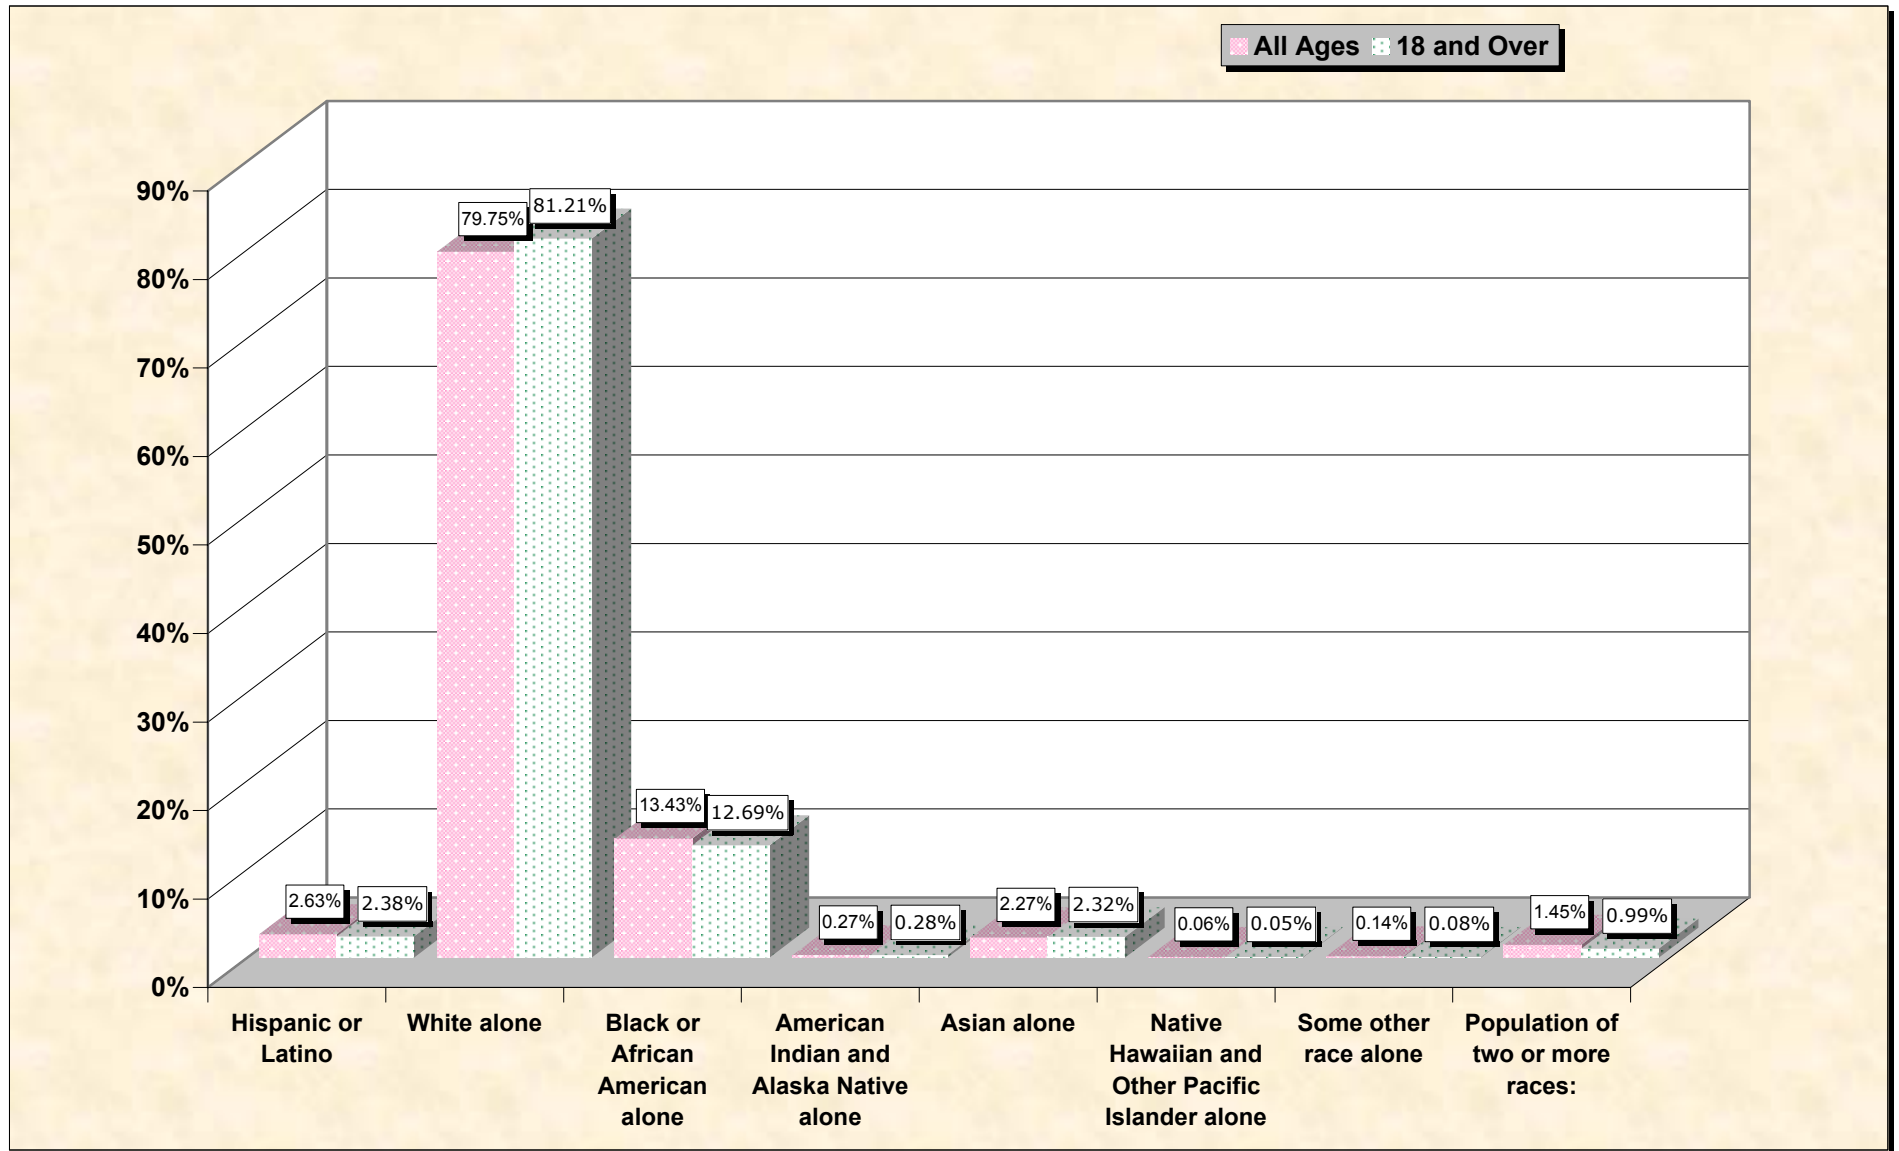

Population by Race or Ethnicity and Age

Anne Arundel County, Maryland

Data Set: Census 2000 Redistricting Data (Public Law 94-171) Summary File

www.fairdata2000.com

[3-Oct-02](#)

Hispanic or Latino, and not Hispanic by Race and Age Anne Arundel County, Maryland

Source: Data Set: Census 2000 Redistricting Data (Public Law 94-171) Summary File. PL2. HISPANIC OR LATINO, AND NOT HISPANIC OR LATINO BY RACE [73] - Universe: Total population; PL4. HISPANIC OR LATINO, AND NOT HISPANIC OR LATINO BY RACE FOR THE POPULATION 18 YEARS AND OVER [73] - Universe: Total population 18 years and over

source data for Chart

HISPANIC OR LATINO, AND NOT HISPANIC OR LATINO BY RACE

Anne Arundel County, Maryland	
Total:	489,656
Hispanic or Latino	12,902
Not Hispanic or Latino:	476,754
Population of one race:	469,664
White alone	390,519
Black or African American alone	65,755
American Indian and Alaska Native alone	1,339
Asian alone	11,110
Native Hawaiian and Other Pacific Islander alone	271
Some other race alone	670
Population of two or more races:	7,090

Source: Data Set: Census 2000 Redistricting Data (Public Law 94-171) Summary File. PL2. HISPANIC OR LATINO, AND NOT HISPANIC OR LATINO BY RACE [73] - Universe: Total population

HISPANIC OR LATINO, AND NOT HISPANIC OR LATINO BY RACE FOR THE POPULATION 18 YEARS AND OVER