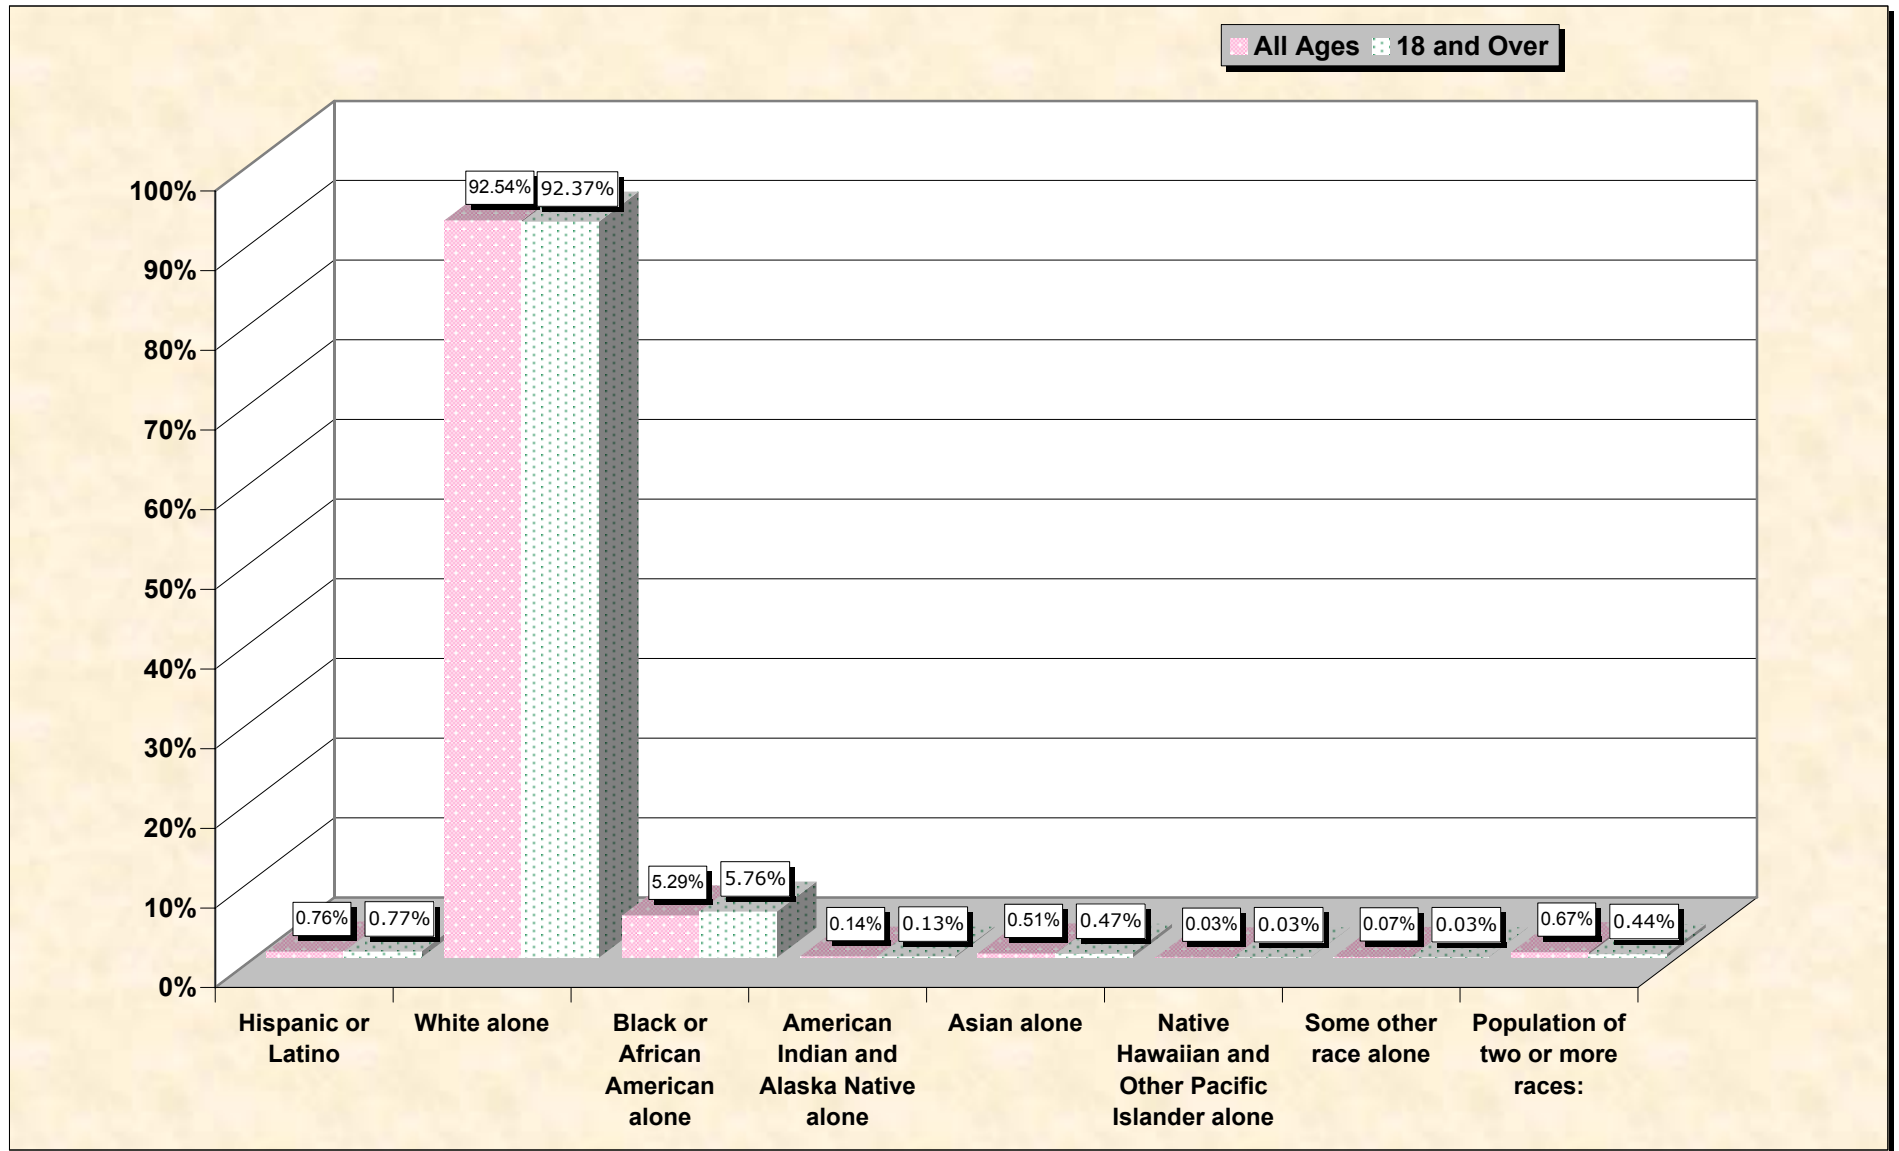

# Population by Race or Ethnicity and Age

# Hispanic or Latino, and not Hispanic by Race and Age Allegany County, Maryland

Source: Data Set: Census 2000 Redistricting Data (Public Law 94-171) Summary File. PL2. HISPANIC OR LATINO, AND NOT HISPANIC OR LATINO BY RACE [73] - Universe: Total population; PL4. HISPANIC OR LATINO, AND NOT HISPANIC OR LATINO BY RACE FOR THE POPULATION 18 YEARS AND OVER [73] - Universe: Total population 18 years and over

**source data for Chart**

**HISPANIC OR LATINO, AND NOT HISPANIC OR LATINO BY RACE**

<b>Allegany County, Maryland</b>	
Total:	74,930
Hispanic or Latino	571
Not Hispanic or Latino:	74,359
Population of one race:	73,857
White alone	69,340
Black or African American alone	3,962
American Indian and Alaska Native alone	103
Asian alone	383
Native Hawaiian and Other Pacific Islander alone	19
Some other race alone	50
Population of two or more races:	502

Source: Data Set: Census 2000 Redistricting Data (Public Law 94-171) Summary File. PL2. HISPANIC OR LATINO, AND NOT HISPANIC OR LATINO BY RACE [73] - Universe: Total population

**HISPANIC OR LATINO, AND NOT HISPANIC OR LATINO BY RACE FOR THE POPULATION 18 YEARS AND OVER**