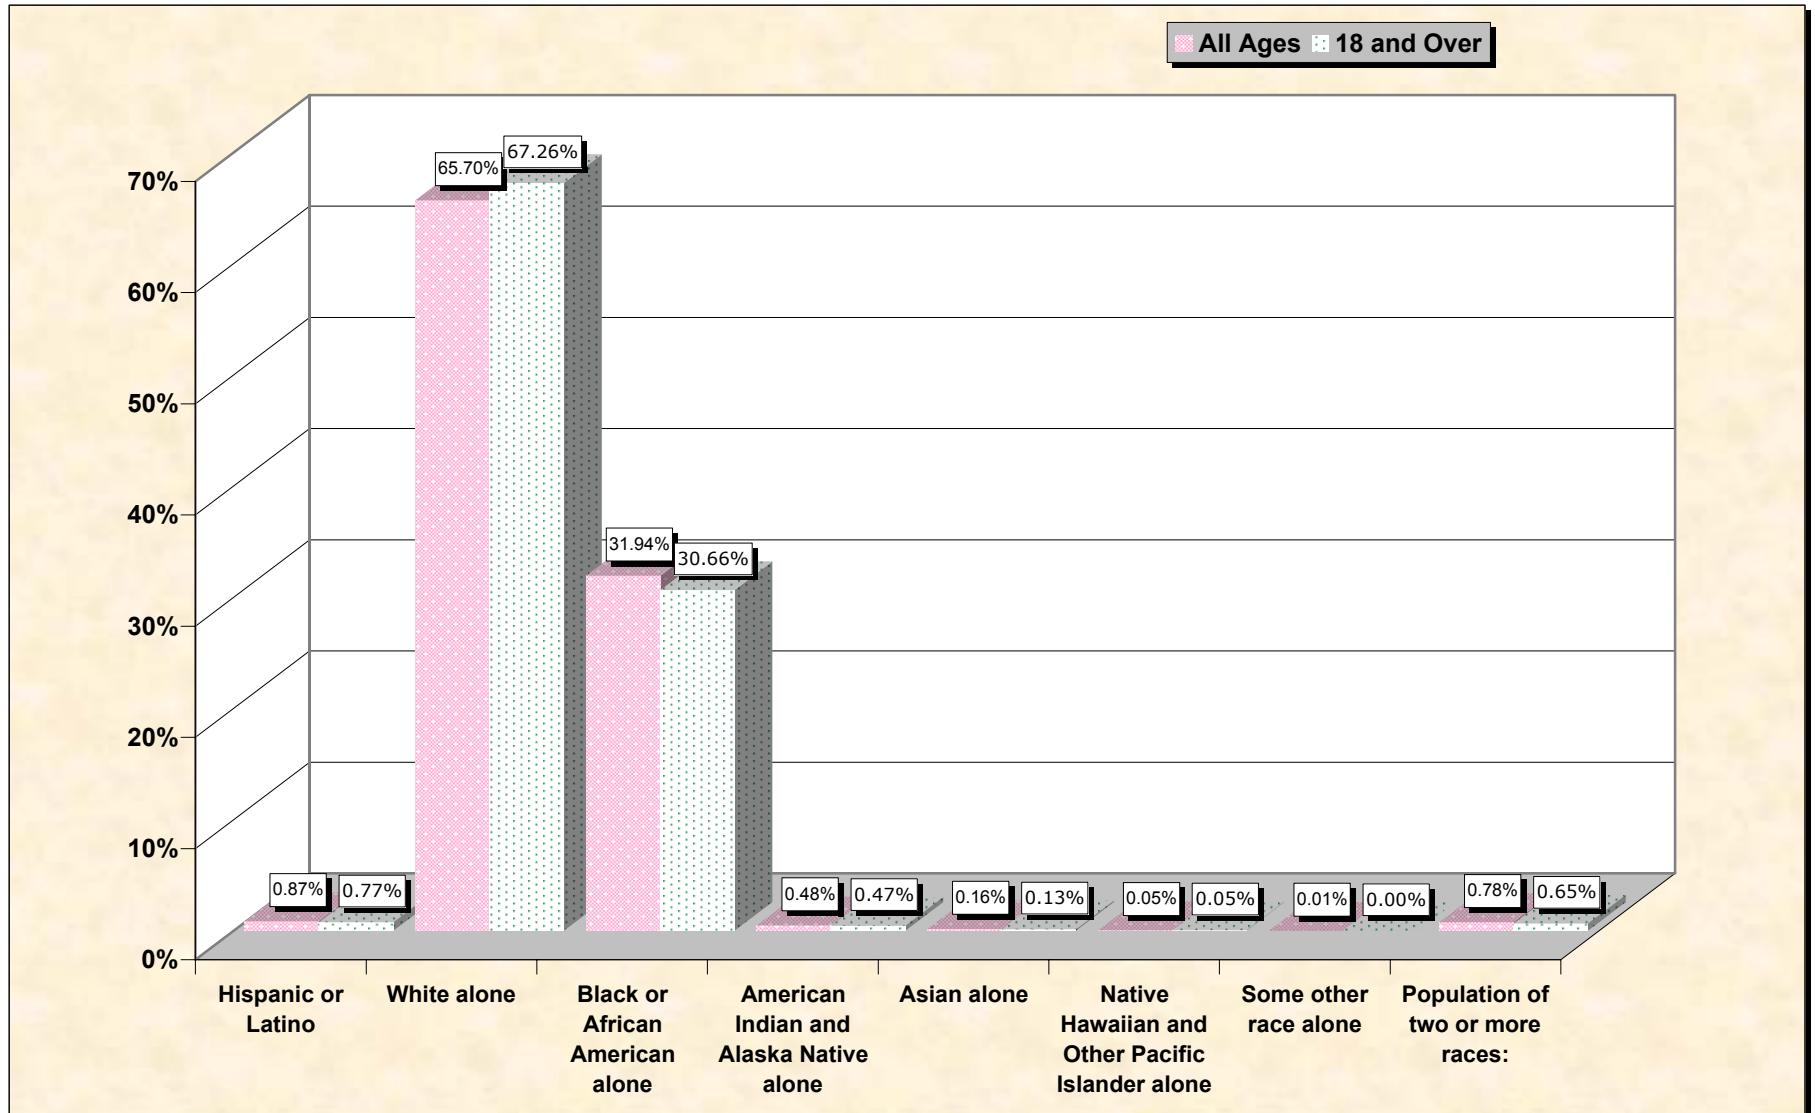

# Population by Race or Ethnicity and Age

# Hispanic or Latino, and not Hispanic by Race and Age Winn Parish, Louisiana

Source: Data Set: Census 2000 Redistricting Data (Public Law 94-171) Summary File. PL2. HISPANIC OR LATINO, AND NOT HISPANIC OR LATINO BY RACE [73] - Universe: Total population; PL4. HISPANIC OR LATINO, AND NOT HISPANIC OR LATINO BY RACE FOR THE POPULATION 18 YEARS AND OVER [73] - Universe: Total population 18 years and over

**source data for chart**

**HISPANIC OR LATINO, AND NOT HISPANIC OR LATINO BY RACE**

	<b>Winn Parish, Louisiana</b>
Total:	16,894
Hispanic or Latino	147
Not Hispanic or Latino:	16,747
Population of one race:	16,615
White alone	11,100
Black or African American alone	5,396
American Indian and Alaska Native alone	81
Asian alone	27
Native Hawaiian and Other Pacific Islander alone	9
Some other race alone	2
Population of two or more races:	132

Source: Data Set: Census 2000 Redistricting Data (Public Law 94-171) Summary File. PL2. HISPANIC OR LATINO, AND NOT HISPANIC OR LATINO BY RACE [73] - Universe: Total population

**HISPANIC OR LATINO, AND NOT HISPANIC OR LATINO BY RACE FOR THE POPULATION 18 YEARS AND OVER**