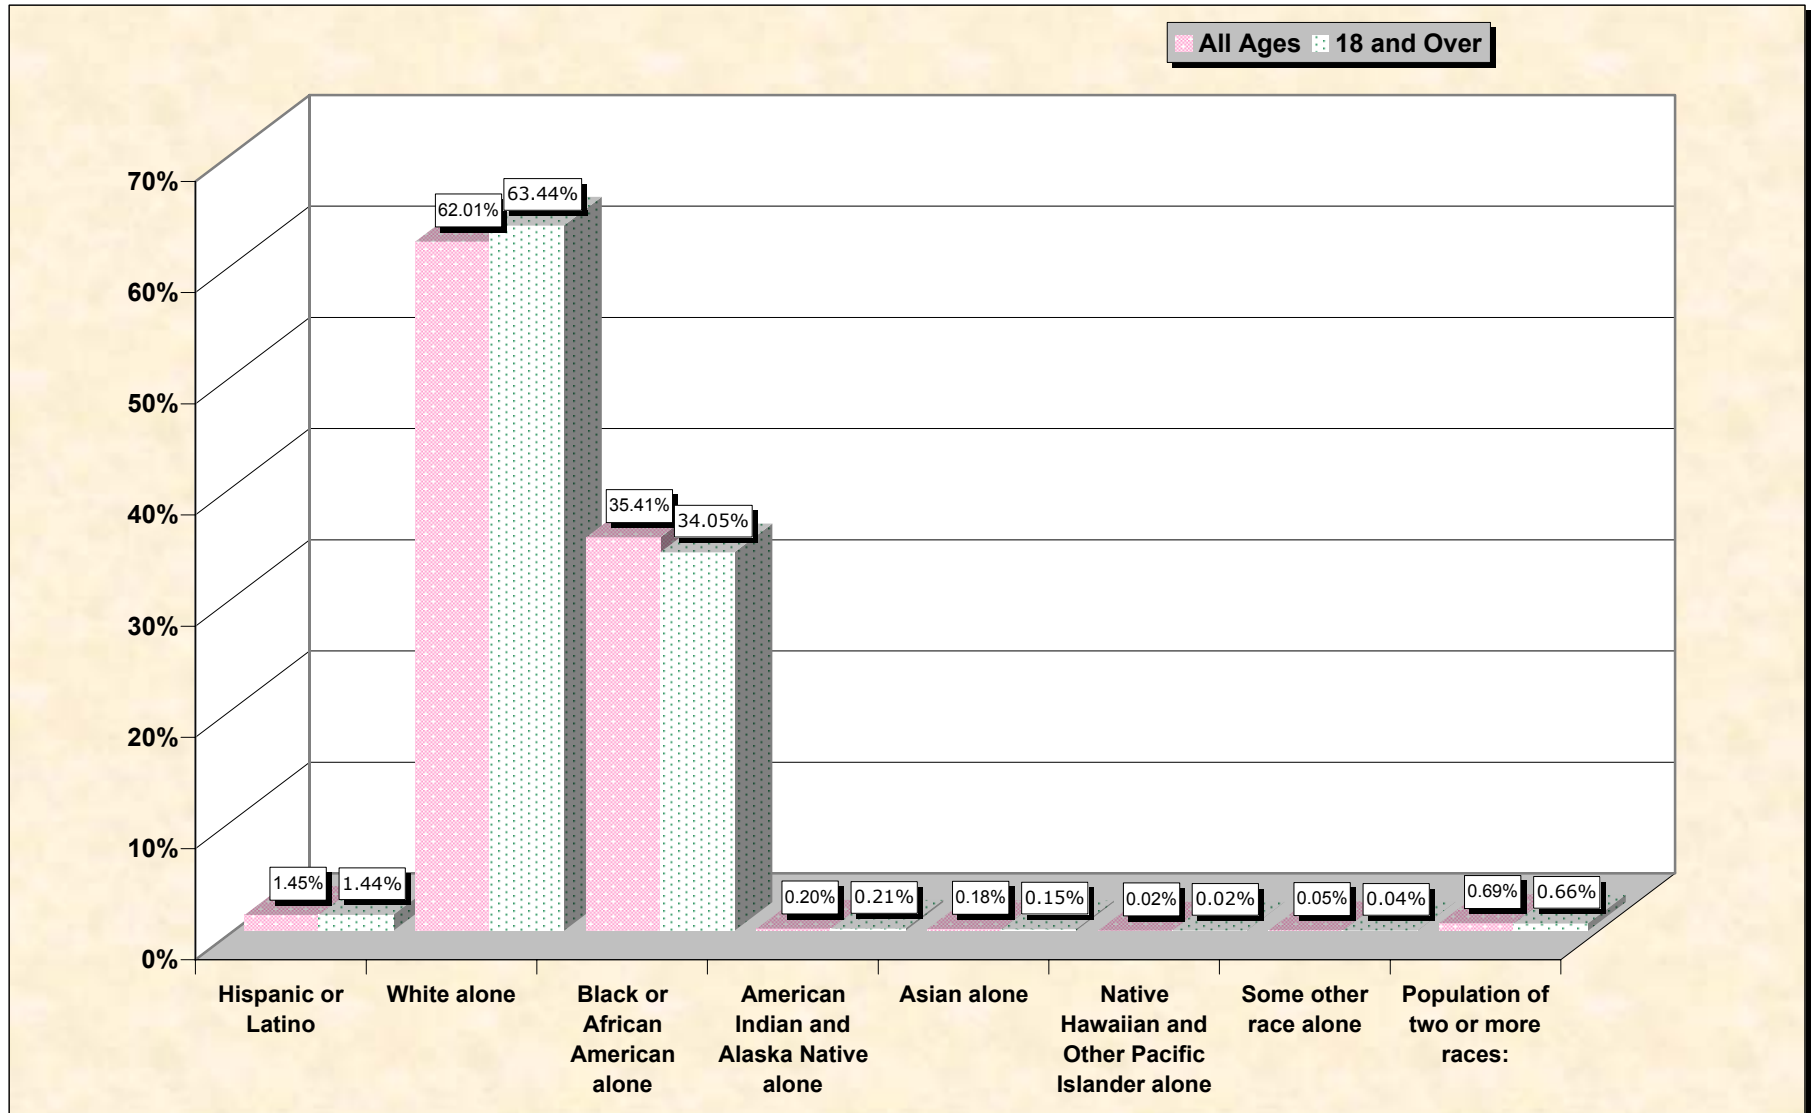

# Population by Race or Ethnicity and Age

# Hispanic or Latino, and not Hispanic by Race and Age West Baton Rouge Parish, Louisiana

Source: Data Set: Census 2000 Redistricting Data (Public Law 94-171) Summary File. PL2. HISPANIC OR LATINO, AND NOT HISPANIC OR LATINO BY RACE [73] - Universe: Total population; PL4. HISPANIC OR LATINO, AND NOT HISPANIC OR LATINO BY RACE FOR THE POPULATION 18 YEARS AND OVER [73] - Universe: Total population 18 years and over

**source data for chart**

**HISPANIC OR LATINO, AND NOT HISPANIC OR LATINO BY RACE**

	<b>West Baton Rouge Parish, Louisiana</b>
Total:	21,601
Hispanic or Latino	313
Not Hispanic or Latino:	21,288
Population of one race:	21,140
White alone	13,394
Black or African American alone	7,649
American Indian and Alaska Native alone	44
Asian alone	39
Native Hawaiian and Other Pacific Islander alone	4
Some other race alone	10
Population of two or more races:	148

Source: Data Set: Census 2000 Redistricting Data (Public Law 94-171) Summary File. PL2. HISPANIC OR LATINO, AND NOT HISPANIC OR LATINO BY RACE [73] -  
Universe: Total population

**HISPANIC OR LATINO, AND NOT HISPANIC OR LATINO BY RACE FOR THE POPULATION 18 YEARS AND OVER**