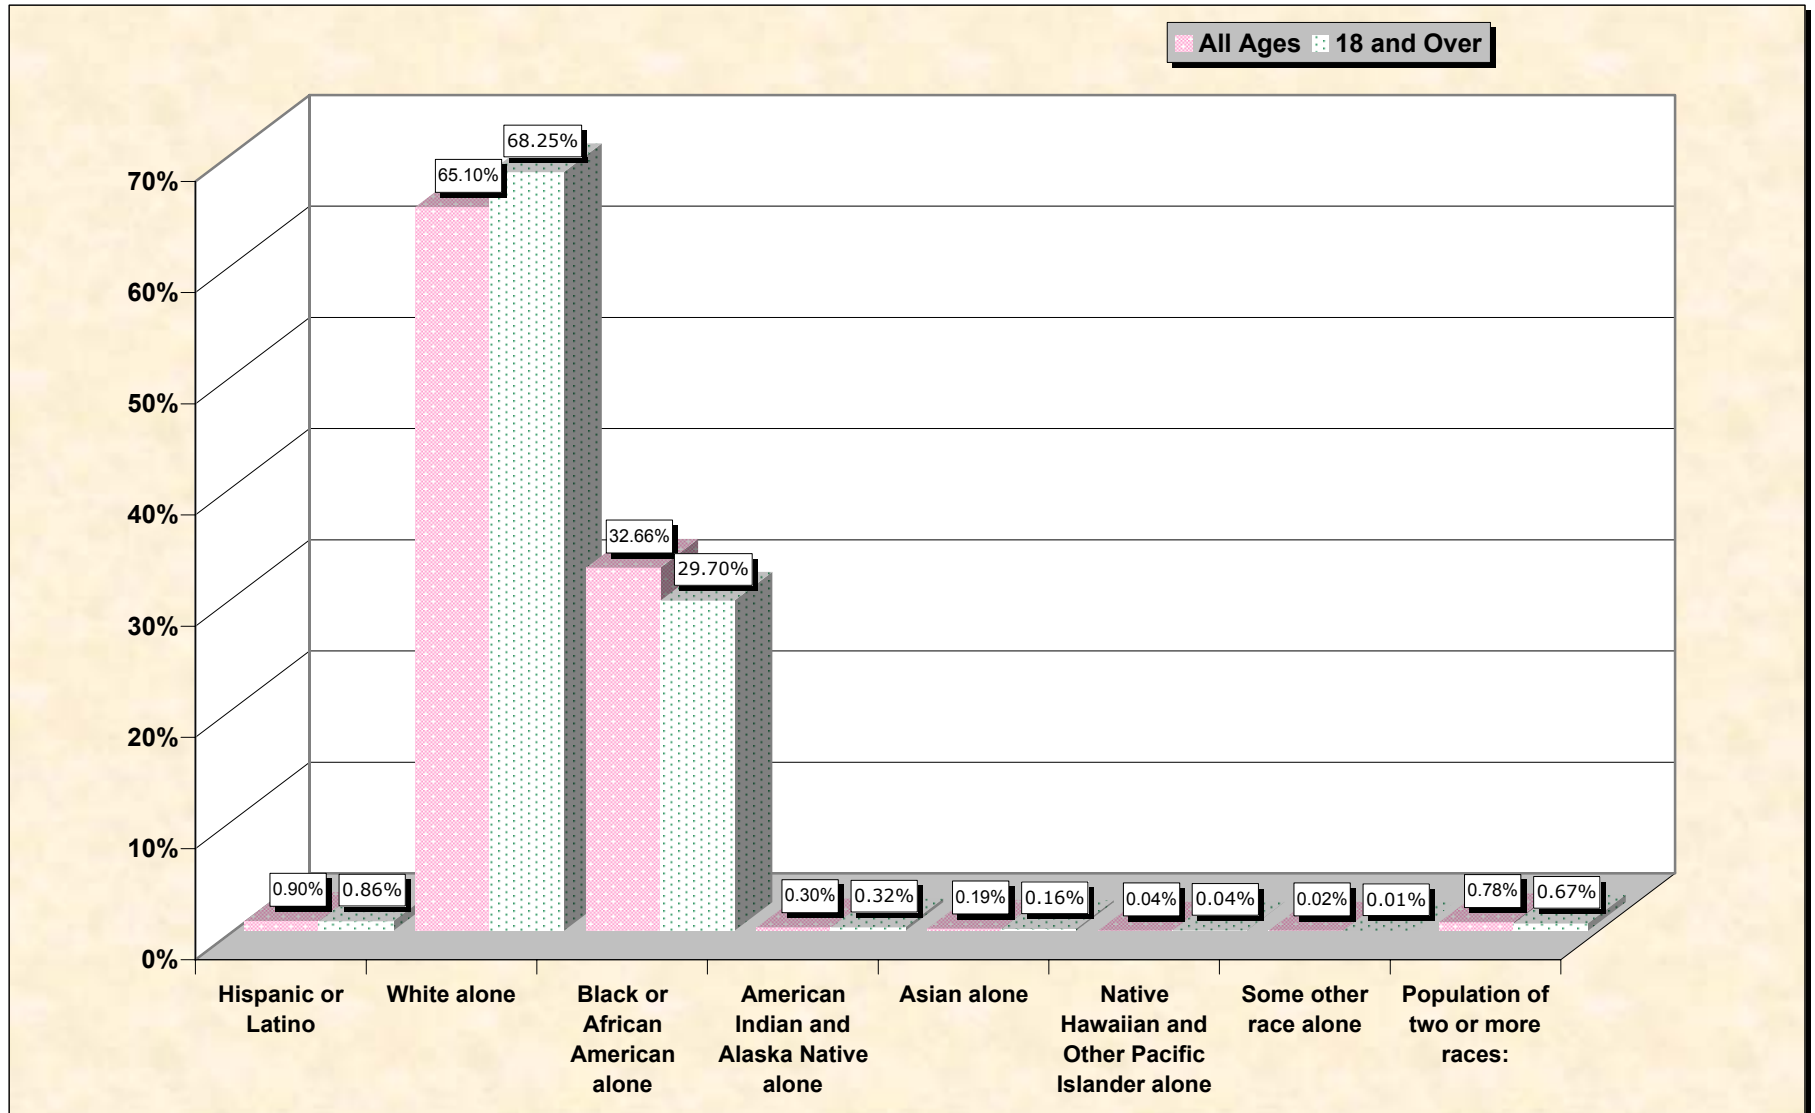

Population by Race or Ethnicity and Age

Webster Parish, Louisiana

Data Set: Census 2000 Redistricting Data (Public Law 94-171) Summary File

www.fairdata2000.com

[3-Oct-02](#)

Hispanic or Latino, and not Hispanic by Race and Age Webster Parish, Louisiana

Source: Data Set: Census 2000 Redistricting Data (Public Law 94-171) Summary File. PL2. HISPANIC OR LATINO, AND NOT HISPANIC OR LATINO BY RACE [73] - Universe: Total population; PL4. HISPANIC OR LATINO, AND NOT HISPANIC OR LATINO BY RACE FOR THE POPULATION 18 YEARS AND OVER [73] - Universe: Total population 18 years and over

source data for chart

HISPANIC OR LATINO, AND NOT HISPANIC OR LATINO BY RACE

	Webster Parish, Louisiana
Total:	41,831
Hispanic or Latino	378
Not Hispanic or Latino:	41,453
Population of one race:	41,127
White alone	27,233
Black or African American alone	13,662
American Indian and Alaska Native alone	127
Asian alone	80
Native Hawaiian and Other Pacific Islander alone	15
Some other race alone	10
Population of two or more races:	326

	Webster Parish, Louisiana
Total:	31,126
Hispanic or Latino	267
Not Hispanic or Latino:	30,859
Population of one race:	30,650
White alone	21,243
Black or African American alone	9,244
American Indian and Alaska Native alone	99
Asian alone	51
Native Hawaiian and Other Pacific Islander alone	11
Some other race alone	2
Population of two or more races:	209