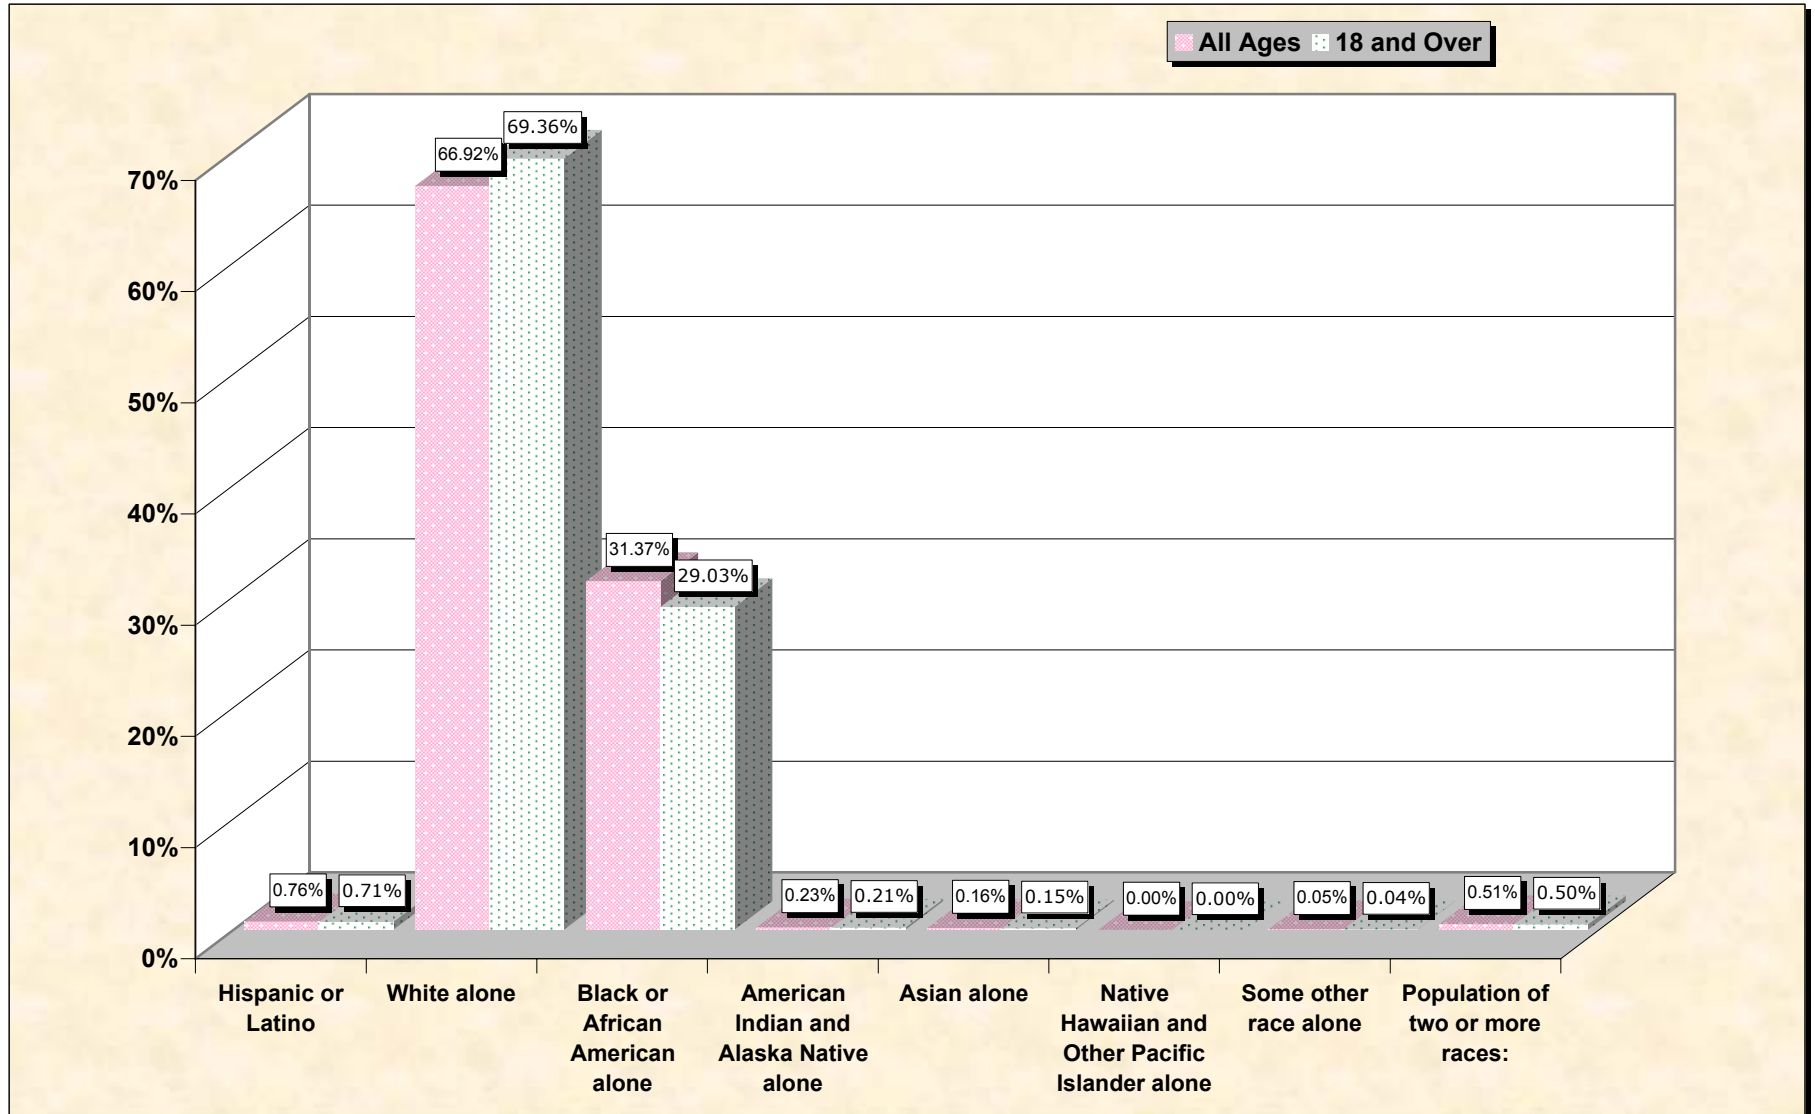

Population by Race or Ethnicity and Age

Washington Parish, Louisiana

Data Set: Census 2000 Redistricting Data (Public Law 94-171) Summary File

www.fairdata2000.com

[3-Oct-02](#)

Hispanic or Latino, and not Hispanic by Race and Age Washington Parish, Louisiana

Source: Data Set: Census 2000 Redistricting Data (Public Law 94-171) Summary File. PL2. HISPANIC OR LATINO, AND NOT HISPANIC OR LATINO BY RACE [73] - Universe: Total population; PL4. HISPANIC OR LATINO, AND NOT HISPANIC OR LATINO BY RACE FOR THE POPULATION 18 YEARS AND OVER [73] - Universe: Total population 18 years and over

source data for chart

HISPANIC OR LATINO, AND NOT HISPANIC OR LATINO BY RACE

	Washington Parish, Louisiana
Total:	43,926
Hispanic or Latino	334
Not Hispanic or Latino:	43,592
Population of one race:	43,369
White alone	29,396
Black or African American alone	13,781
American Indian and Alaska Native alone	99
Asian alone	71
Native Hawaiian and Other Pacific Islander alone	1
Some other race alone	21
Population of two or more races:	223

Source: Data Set: Census 2000 Redistricting Data (Public Law 94-171) Summary File. PL2. HISPANIC OR LATINO, AND NOT HISPANIC OR LATINO BY RACE [73] - Universe: Total population

HISPANIC OR LATINO, AND NOT HISPANIC OR LATINO BY RACE FOR THE POPULATION 18 YEARS AND OVER