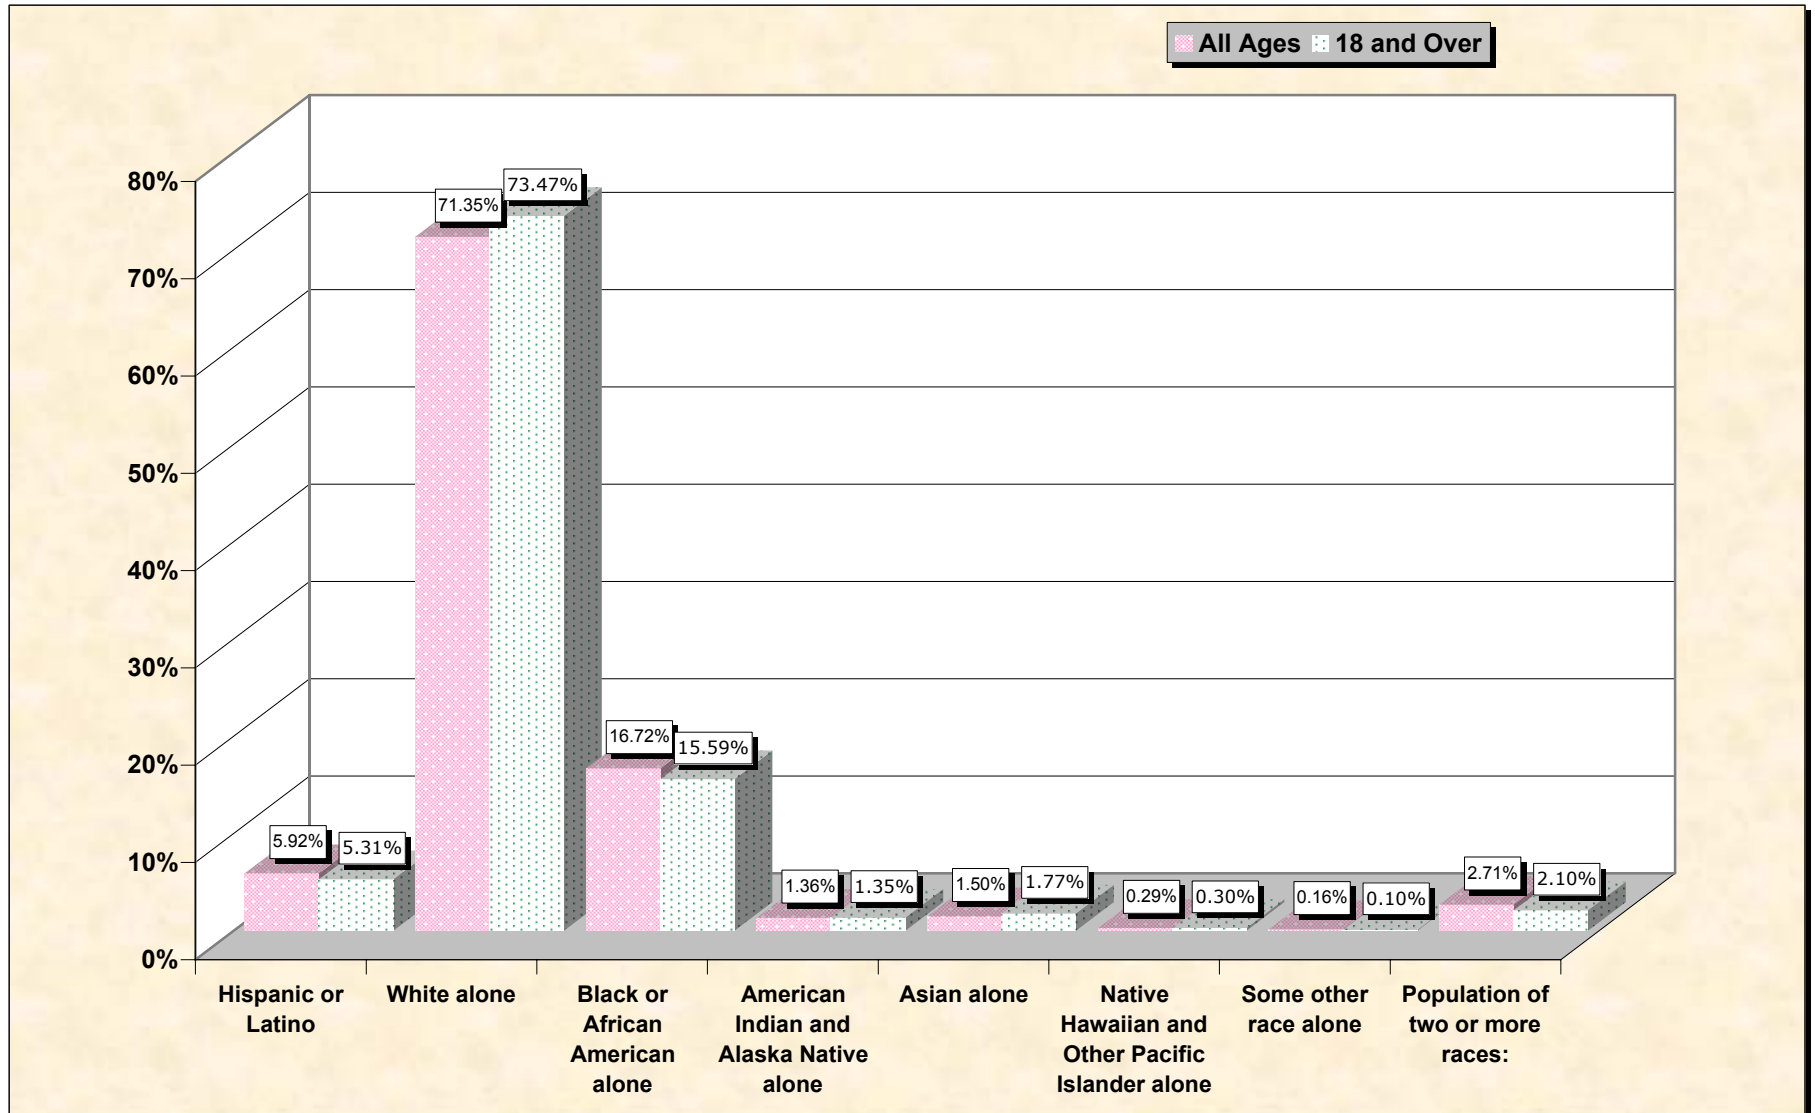

Hispanic or Latino, and not Hispanic by Race and Age Vernon Parish, Louisiana

Source: Data Set: Census 2000 Redistricting Data (Public Law 94-171) Summary File. PL2. HISPANIC OR LATINO, AND NOT HISPANIC OR LATINO BY RACE [73] - Universe: Total population; PL4. HISPANIC OR LATINO, AND NOT HISPANIC OR LATINO BY RACE FOR THE POPULATION 18 YEARS AND OVER [73] - Universe: Total population 18 years and over