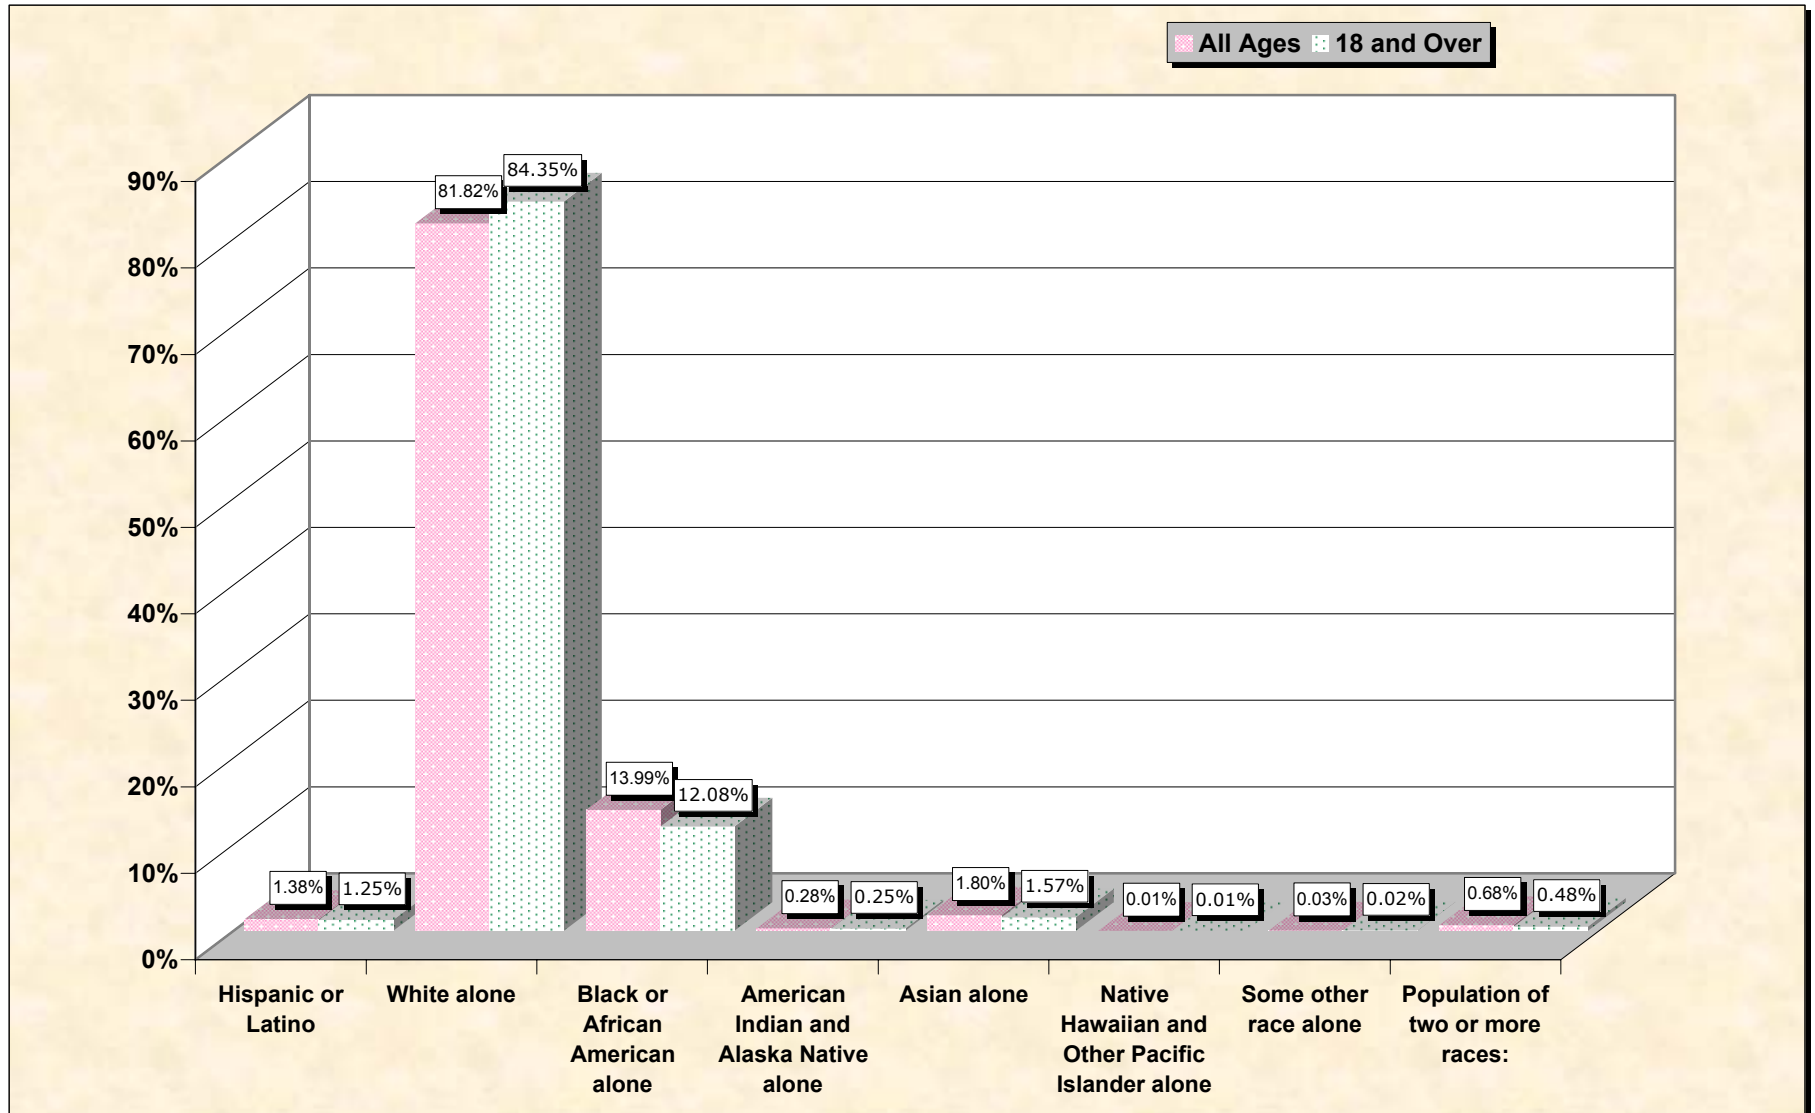

# Population by Race or Ethnicity and Age

# Hispanic or Latino, and not Hispanic by Race and Age Vermilion Parish, Louisiana

Source: Data Set: Census 2000 Redistricting Data (Public Law 94-171) Summary File. PL2. HISPANIC OR LATINO, AND NOT HISPANIC OR LATINO BY RACE [73] - Universe: Total population; PL4. HISPANIC OR LATINO, AND NOT HISPANIC OR LATINO BY RACE FOR THE POPULATION 18 YEARS AND OVER [73] - Universe: Total population 18 years and over

**source data for chart**

**HISPANIC OR LATINO, AND NOT HISPANIC OR LATINO BY RACE**

	<b>Vermilion Parish, Louisiana</b>
Total:	53,807
Hispanic or Latino	742
Not Hispanic or Latino:	53,065
Population of one race:	52,699
White alone	44,026
Black or African American alone	7,527
American Indian and Alaska Native alone	153
Asian alone	971
Native Hawaiian and Other Pacific Islander alone	4
Some other race alone	18
Population of two or more races:	366

Source: Data Set: Census 2000 Redistricting Data (Public Law 94-171) Summary File. PL2. HISPANIC OR LATINO, AND NOT HISPANIC OR LATINO BY RACE [73] - Universe: Total population

**HISPANIC OR LATINO, AND NOT HISPANIC OR LATINO BY RACE FOR THE POPULATION 18 YEARS AND OVER**