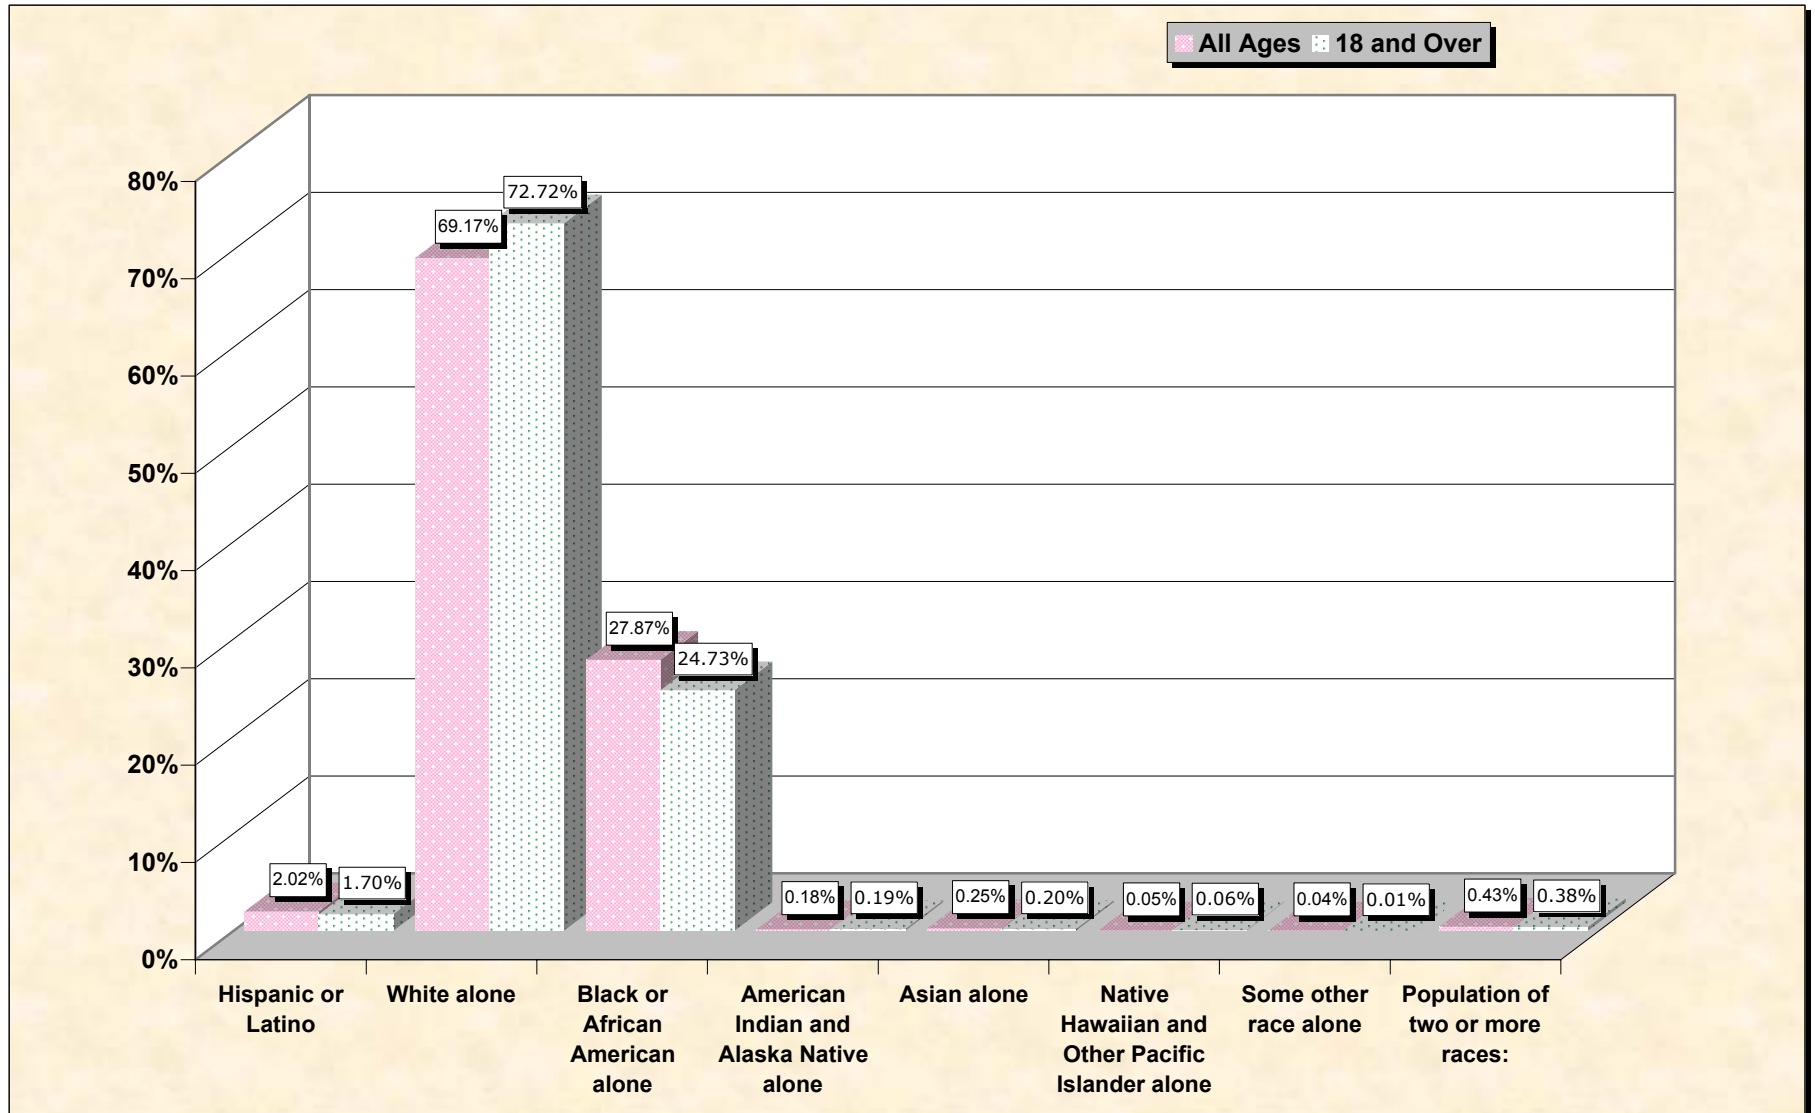

# Population by Race or Ethnicity and Age

# Hispanic or Latino, and not Hispanic by Race and Age Union Parish, Louisiana

Source: Data Set: Census 2000 Redistricting Data (Public Law 94-171) Summary File. PL2. HISPANIC OR LATINO, AND NOT HISPANIC OR LATINO BY RACE [73] - Universe: Total population; PL4. HISPANIC OR LATINO, AND NOT HISPANIC OR LATINO BY RACE FOR THE POPULATION 18 YEARS AND OVER [73] - Universe: Total population 18 years and over

**source data for chart**

**HISPANIC OR LATINO, AND NOT HISPANIC OR LATINO BY RACE**

	<b>Union Parish, Louisiana</b>
Total:	22,803
Hispanic or Latino	461
Not Hispanic or Latino:	22,342
Population of one race:	22,244
White alone	15,772
Black or African American alone	6,355
American Indian and Alaska Native alone	40
Asian alone	58
Native Hawaiian and Other Pacific Islander alone	11
Some other race alone	8
Population of two or more races:	98

Source: Data Set: Census 2000 Redistricting Data (Public Law 94-171) Summary File. PL2. HISPANIC OR LATINO, AND NOT HISPANIC OR LATINO BY RACE [73] - Universe: Total population

**HISPANIC OR LATINO, AND NOT HISPANIC OR LATINO BY RACE FOR THE POPULATION 18 YEARS AND OVER**