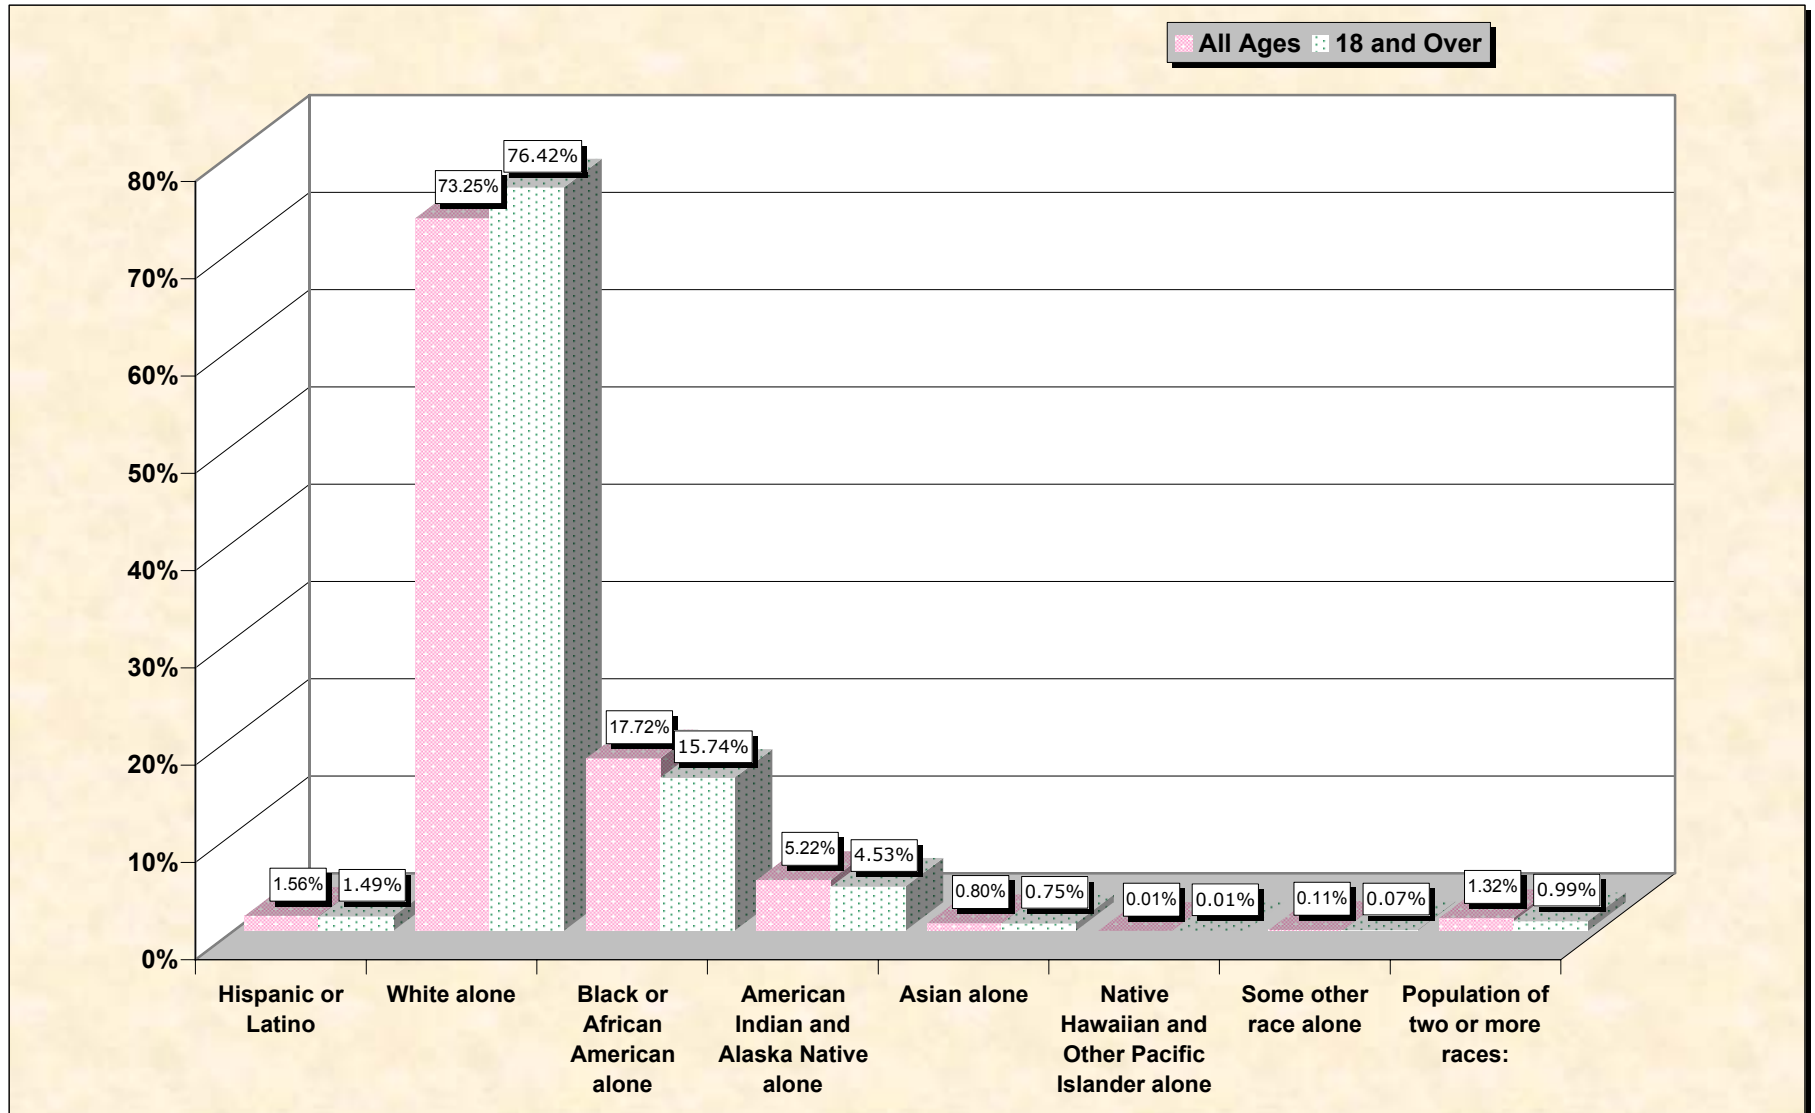

Population by Race or Ethnicity and Age

Terrebonne Parish, Louisiana

Data Set: Census 2000 Redistricting Data (Public Law 94-171) Summary File

www.fairdata2000.com

[3-Oct-02](#)

Hispanic or Latino, and not Hispanic by Race and Age Terrebonne Parish, Louisiana

Source: Data Set: Census 2000 Redistricting Data (Public Law 94-171) Summary File. PL2. HISPANIC OR LATINO, AND NOT HISPANIC OR LATINO BY RACE [73] - Universe: Total population; PL4. HISPANIC OR LATINO, AND NOT HISPANIC OR LATINO BY RACE FOR THE POPULATION 18 YEARS AND OVER [73] - Universe: Total population 18 years and over

source data for chart

HISPANIC OR LATINO, AND NOT HISPANIC OR LATINO BY RACE

	Terrebonne Parish, Louisiana
Total:	104,503
Hispanic or Latino	1,631
Not Hispanic or Latino:	102,872
Population of one race:	101,492
White alone	76,548
Black or African American alone	18,517
American Indian and Alaska Native alone	5,460
Asian alone	836
Native Hawaiian and Other Pacific Islander alone	14
Some other race alone	117
Population of two or more races:	1,380

Source: Data Set: Census 2000 Redistricting Data (Public Law 94-171) Summary File. PL2. HISPANIC OR LATINO, AND NOT HISPANIC OR LATINO BY RACE [73] - Universe: Total population

HISPANIC OR LATINO, AND NOT HISPANIC OR LATINO BY RACE FOR THE POPULATION 18 YEARS AND OVER