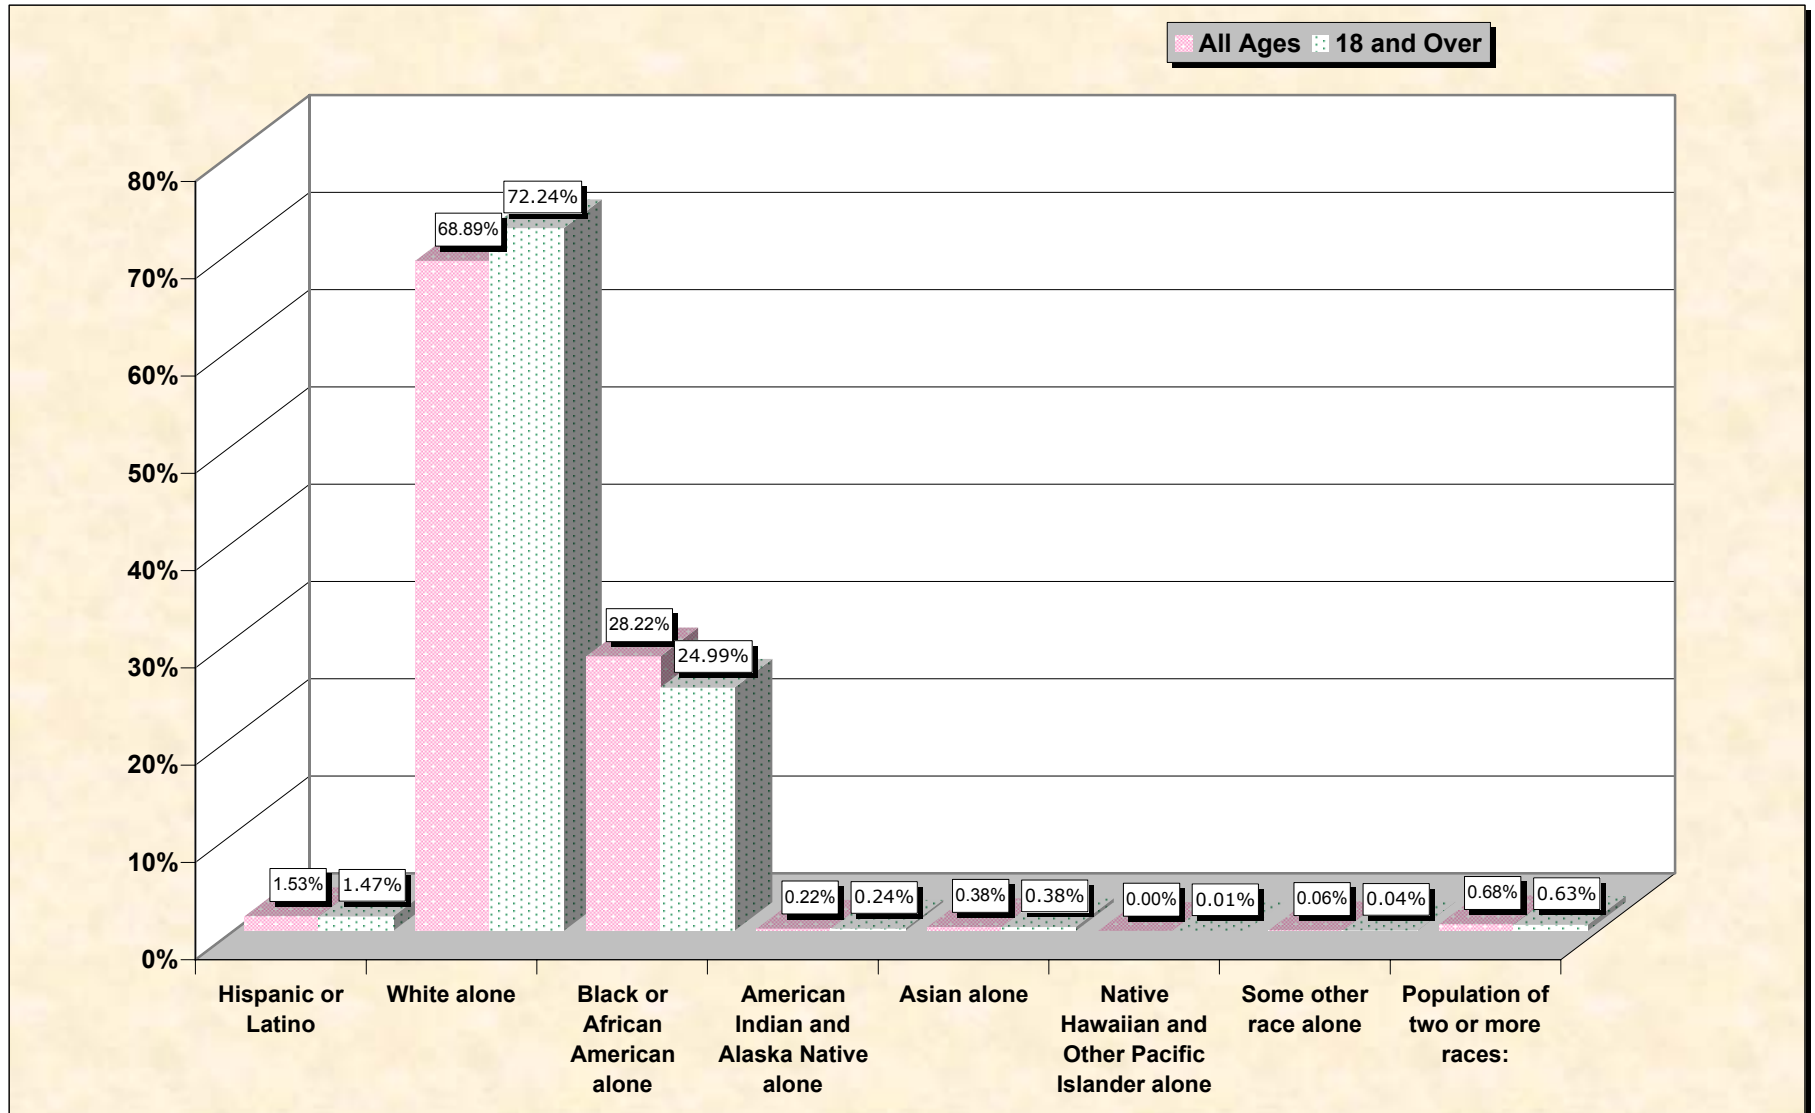

# Population by Race or Ethnicity and Age

# Hispanic or Latino, and not Hispanic by Race and Age Tangipahoa Parish, Louisiana

Source: Data Set: Census 2000 Redistricting Data (Public Law 94-171) Summary File. PL2. HISPANIC OR LATINO, AND NOT HISPANIC OR LATINO BY RACE [73] - Universe: Total population; PL4. HISPANIC OR LATINO, AND NOT HISPANIC OR LATINO BY RACE FOR THE POPULATION 18 YEARS AND OVER [73] - Universe: Total population 18 years and over

**source data for chart**

**HISPANIC OR LATINO, AND NOT HISPANIC OR LATINO BY RACE**

	<b>Tangipahoa Parish, Louisiana</b>
Total:	100,588
Hispanic or Latino	1,536
Not Hispanic or Latino:	99,052
Population of one race:	98,364
White alone	69,300
Black or African American alone	28,388
American Indian and Alaska Native alone	222
Asian alone	387
Native Hawaiian and Other Pacific Islander alone	5
Some other race alone	62
Population of two or more races:	688

Source: Data Set: Census 2000 Redistricting Data (Public Law 94-171) Summary File. PL2. HISPANIC OR LATINO, AND NOT HISPANIC OR LATINO BY RACE [73] - Universe: Total population

**HISPANIC OR LATINO, AND NOT HISPANIC OR LATINO BY RACE FOR THE POPULATION 18 YEARS AND OVER**