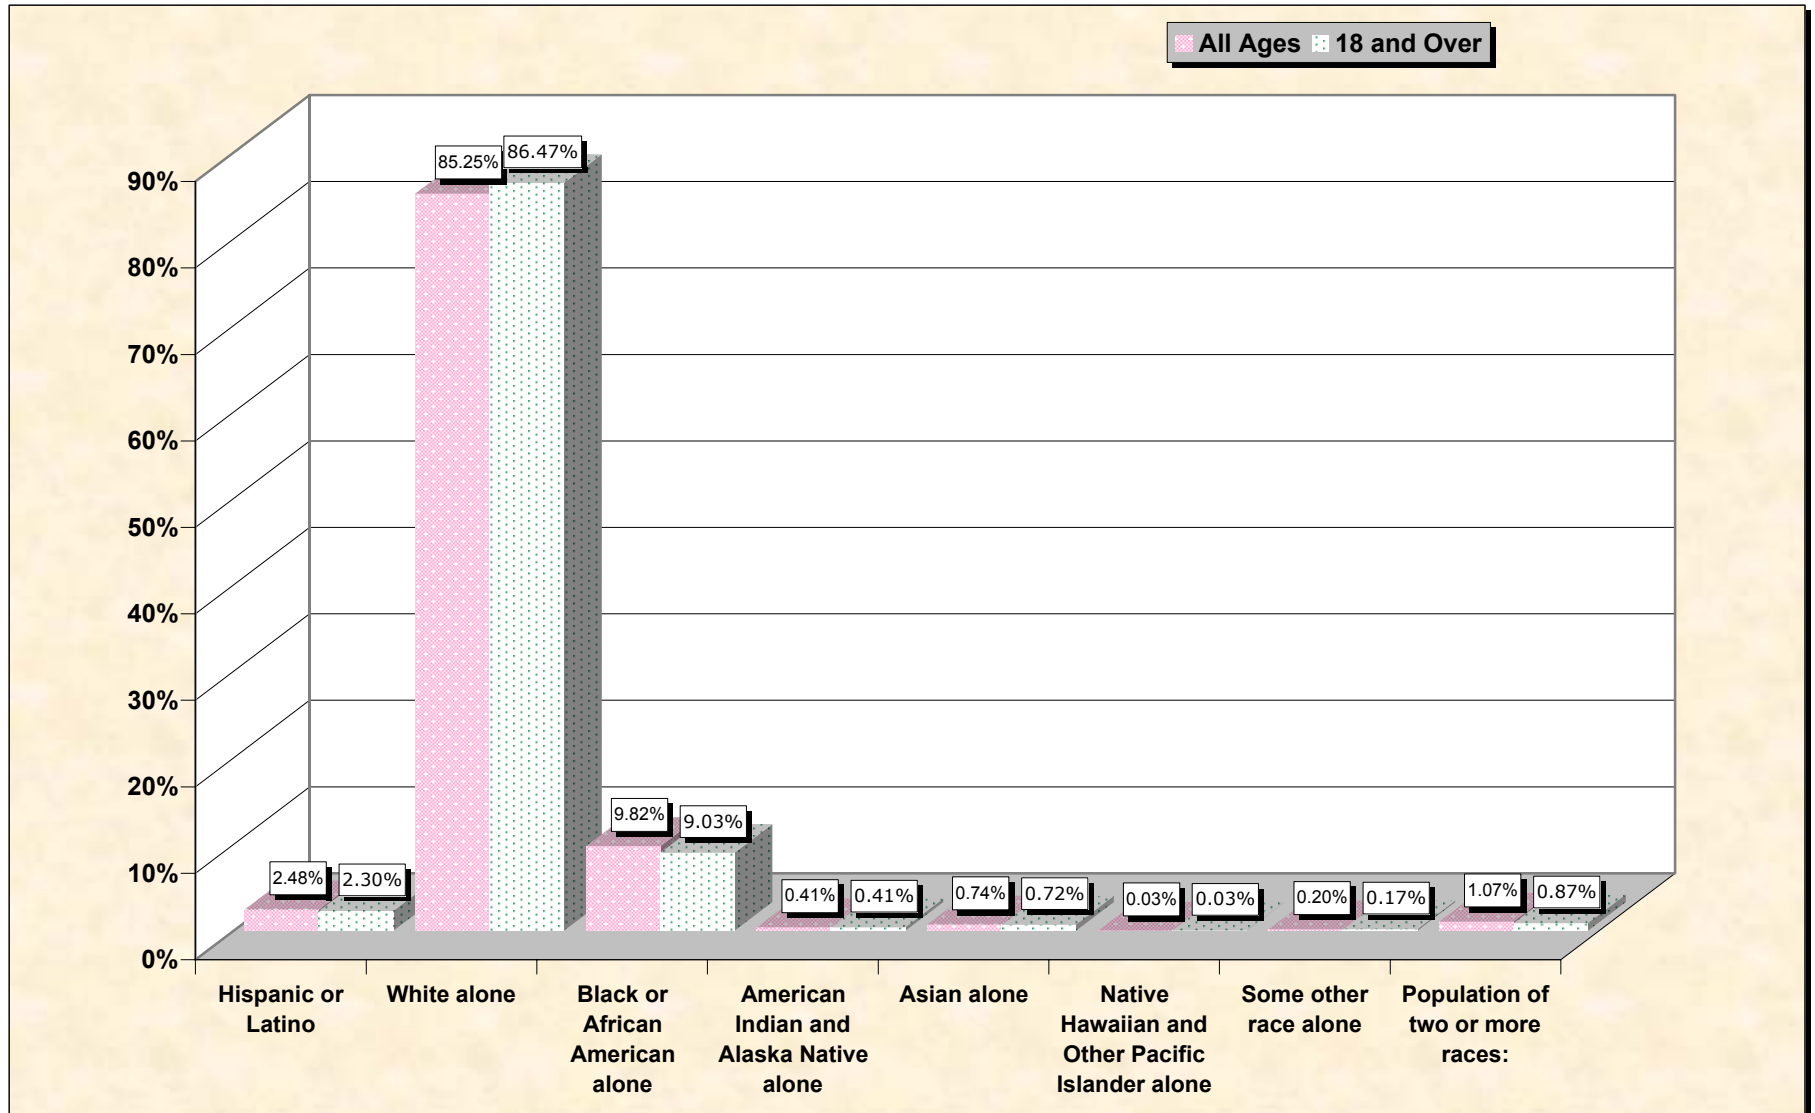

Population by Race or Ethnicity and Age

St. Tammany Parish, Louisiana

Data Set: Census 2000 Redistricting Data (Public Law 94-171) Summary File

www.fairdata2000.com

[3-Oct-02](#)

Hispanic or Latino, and not Hispanic by Race and Age St. Tammany Parish, Louisiana

Source: Data Set: Census 2000 Redistricting Data (Public Law 94-171) Summary File. PL2. HISPANIC OR LATINO, AND NOT HISPANIC OR LATINO BY RACE [73] - Universe: Total population; PL4. HISPANIC OR LATINO, AND NOT HISPANIC OR LATINO BY RACE FOR THE POPULATION 18 YEARS AND OVER [73] - Universe: Total population 18 years and over

source data for chart

HISPANIC OR LATINO, AND NOT HISPANIC OR LATINO BY RACE

	St. Tammany Parish, Louisiana
Total:	191,268
Hispanic or Latino	4,737
Not Hispanic or Latino:	186,531
Population of one race:	184,489
White alone	163,061
Black or African American alone	18,788
American Indian and Alaska Native alone	788
Asian alone	1,413
Native Hawaiian and Other Pacific Islander alone	52
Some other race alone	387
Population of two or more races:	2,042

Source: Data Set: Census 2000 Redistricting Data (Public Law 94-171) Summary File. PL2. HISPANIC OR LATINO, AND NOT HISPANIC OR LATINO BY RACE [73] - Universe: Total population

HISPANIC OR LATINO, AND NOT HISPANIC OR LATINO BY RACE FOR THE POPULATION 18 YEARS AND OVER