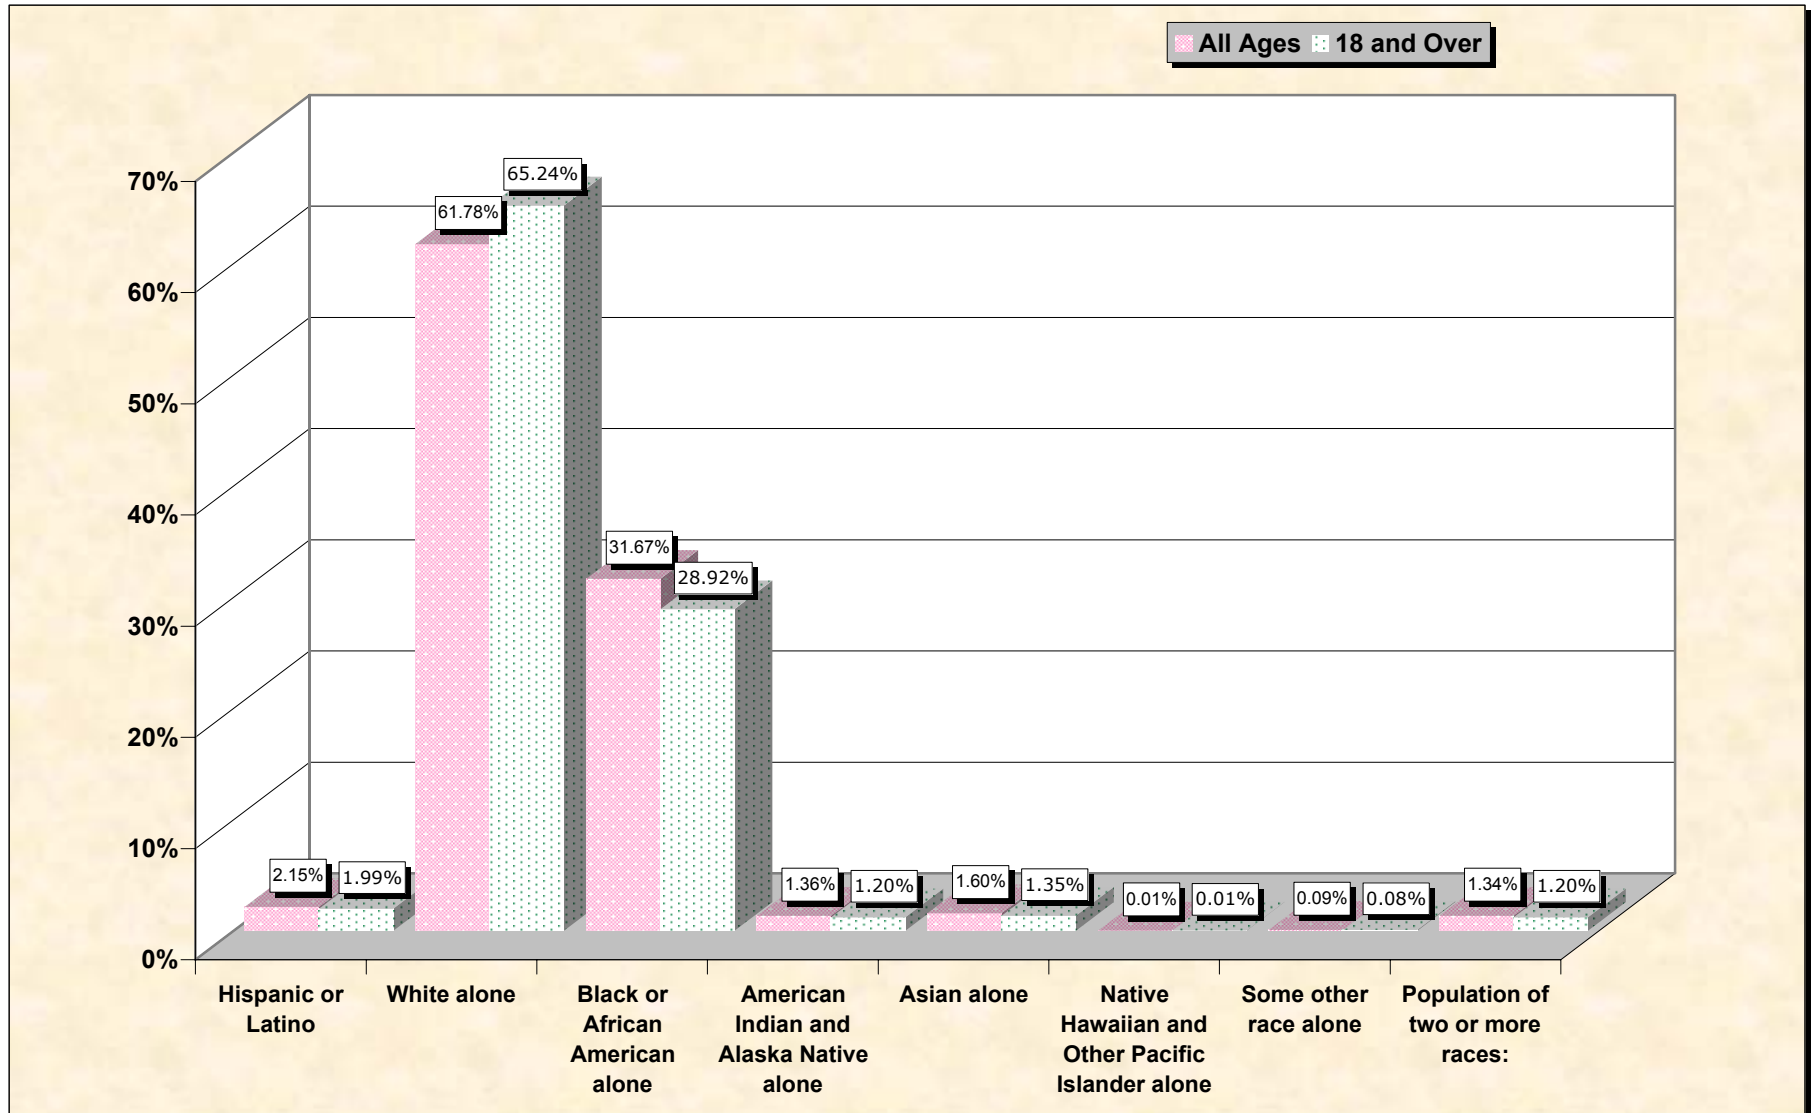

# Population by Race or Ethnicity and Age

# Hispanic or Latino, and not Hispanic by Race and Age St. Mary Parish, Louisiana

Source: Data Set: Census 2000 Redistricting Data (Public Law 94-171) Summary File. PL2. HISPANIC OR LATINO, AND NOT HISPANIC OR LATINO BY RACE [73] - Universe: Total population; PL4. HISPANIC OR LATINO, AND NOT HISPANIC OR LATINO BY RACE FOR THE POPULATION 18 YEARS AND OVER [73] - Universe: Total population 18 years and over

**source data for chart**

**HISPANIC OR LATINO, AND NOT HISPANIC OR LATINO BY RACE**

	<b>St. Mary Parish, Louisiana</b>
Total:	53,500
Hispanic or Latino	1,152
Not Hispanic or Latino:	52,348
Population of one race:	51,629
White alone	33,051
Black or African American alone	16,945
American Indian and Alaska Native alone	725
Asian alone	854
Native Hawaiian and Other Pacific Islander alone	8
Some other race alone	46
Population of two or more races:	719

Source: Data Set: Census 2000 Redistricting Data (Public Law 94-171) Summary File. PL2. HISPANIC OR LATINO, AND NOT HISPANIC OR LATINO BY RACE [73] - Universe: Total population

**HISPANIC OR LATINO, AND NOT HISPANIC OR LATINO BY RACE FOR THE POPULATION 18 YEARS AND OVER**