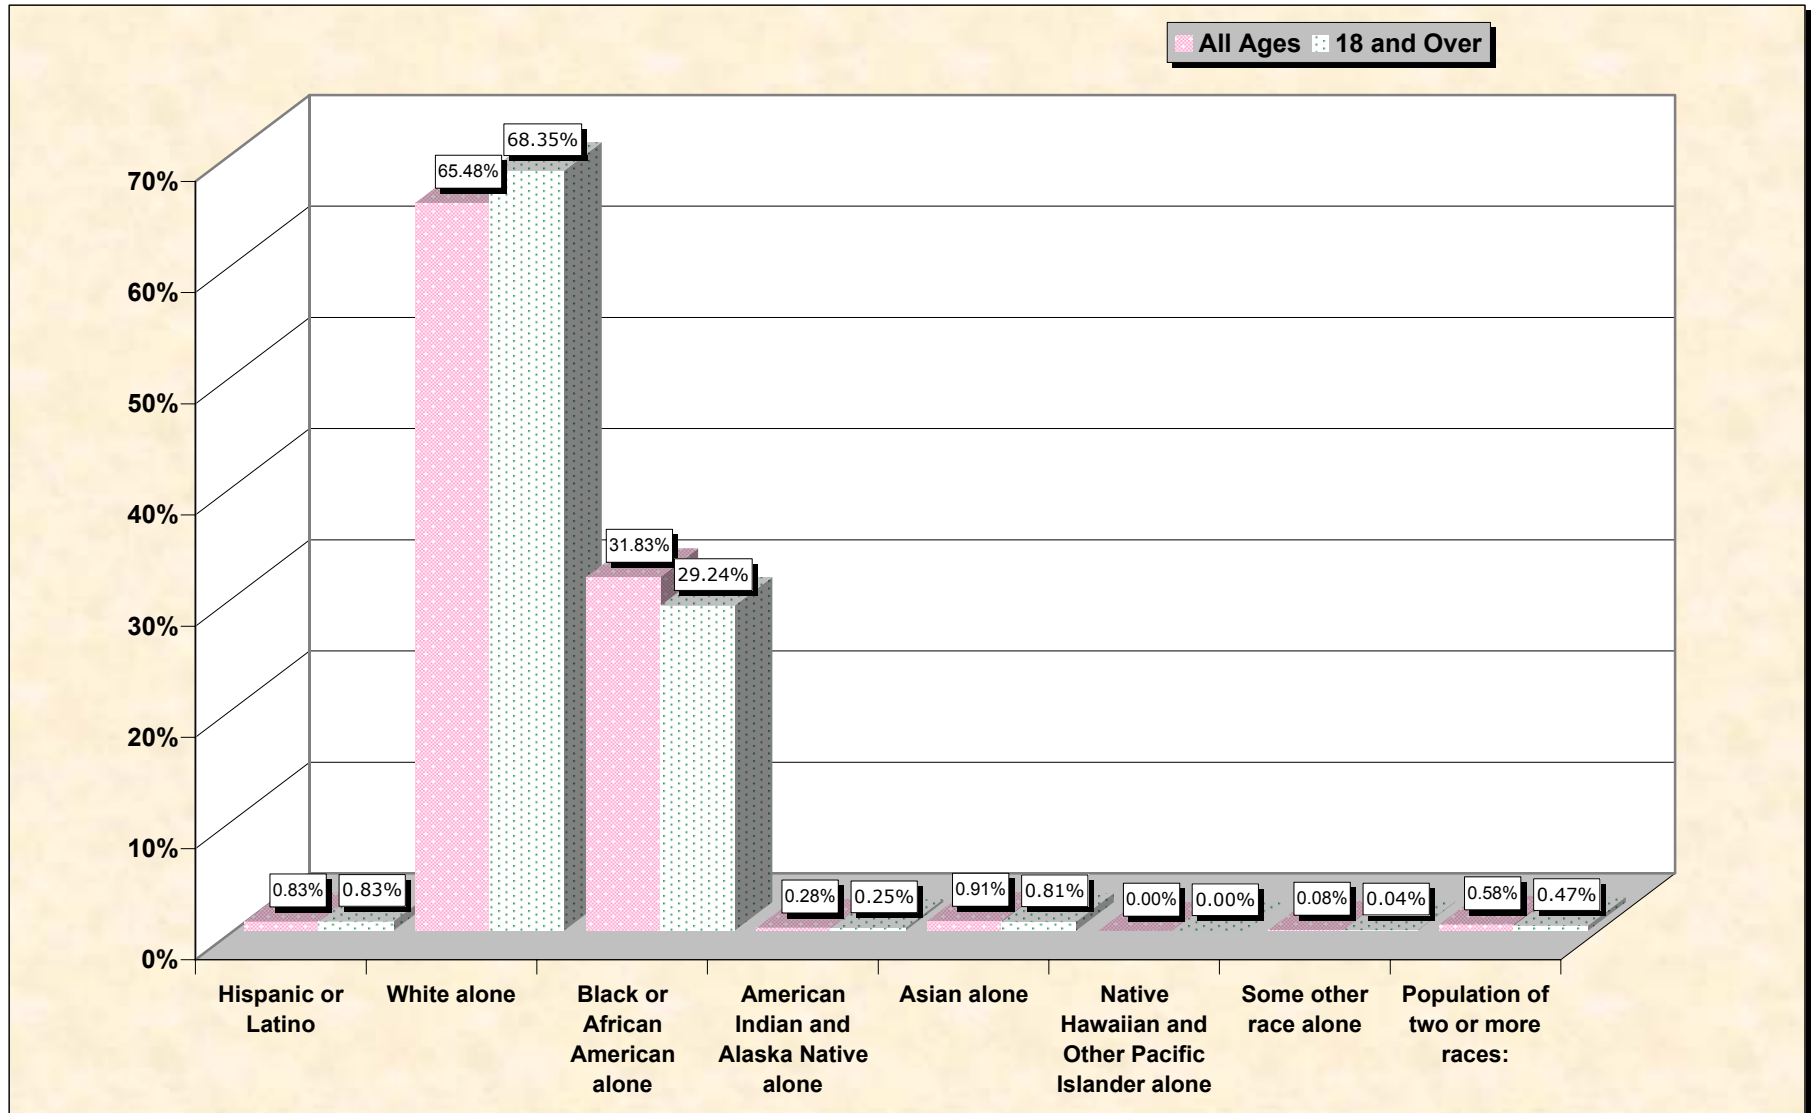

Population by Race or Ethnicity and Age

St. Martin Parish, Louisiana

Data Set: Census 2000 Redistricting Data (Public Law 94-171) Summary File

www.fairdata2000.com

[3-Oct-02](#)

Hispanic or Latino, and not Hispanic by Race and Age St. Martin Parish, Louisiana

Source: Data Set: Census 2000 Redistricting Data (Public Law 94-171) Summary File. PL2. HISPANIC OR LATINO, AND NOT HISPANIC OR LATINO BY RACE [73] - Universe: Total population; PL4. HISPANIC OR LATINO, AND NOT HISPANIC OR LATINO BY RACE FOR THE POPULATION 18 YEARS AND OVER [73] - Universe: Total population 18 years and over

source data for chart

HISPANIC OR LATINO, AND NOT HISPANIC OR LATINO BY RACE

	St. Martin Parish, Louisiana
Total:	48,583
Hispanic or Latino	405
Not Hispanic or Latino:	48,178
Population of one race:	47,896
White alone	31,813
Black or African American alone	15,464
American Indian and Alaska Native alone	136
Asian alone	440
Native Hawaiian and Other Pacific Islander alone	2
Some other race alone	41
Population of two or more races:	282

Source: Data Set: Census 2000 Redistricting Data (Public Law 94-171) Summary File. PL2. HISPANIC OR LATINO, AND NOT HISPANIC OR LATINO BY RACE [73] - Universe: Total population

HISPANIC OR LATINO, AND NOT HISPANIC OR LATINO BY RACE FOR THE POPULATION 18 YEARS AND OVER