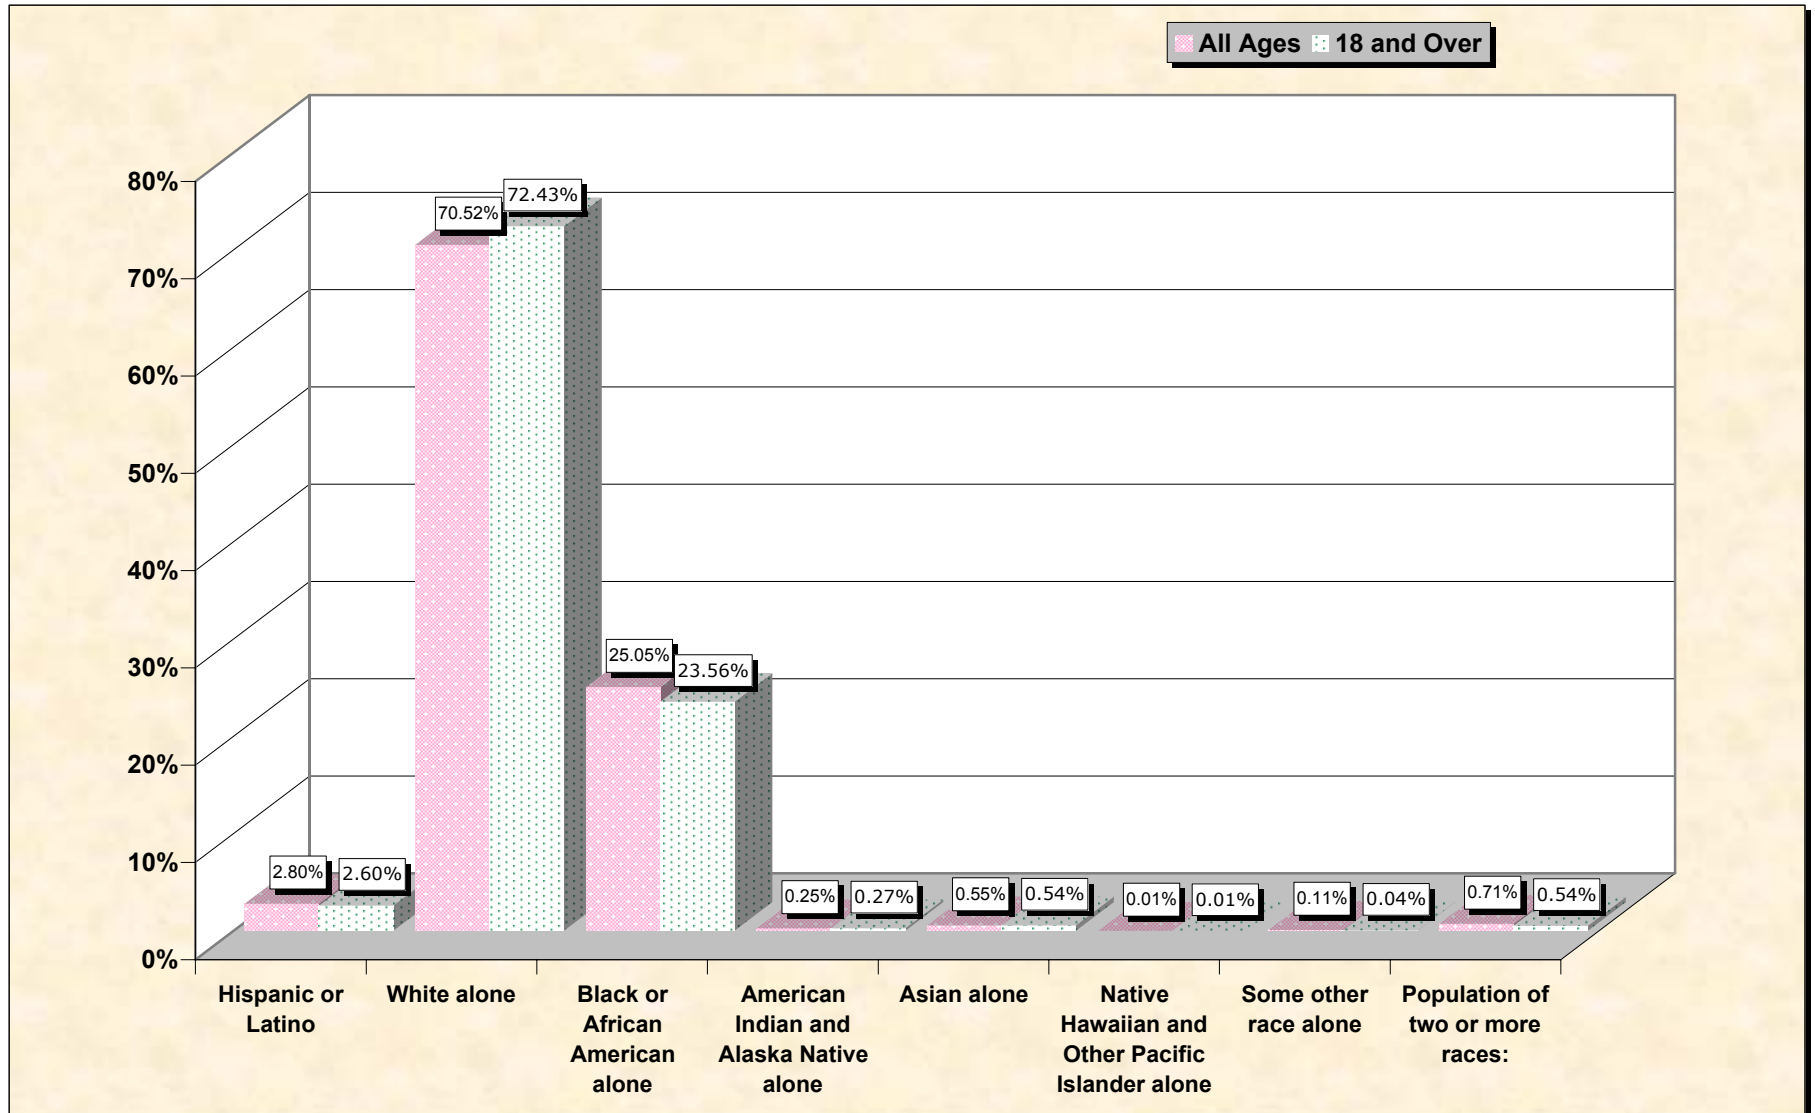

Population by Race or Ethnicity and Age

St. Charles Parish, Louisiana

Data Set: Census 2000 Redistricting Data (Public Law 94-171) Summary File

www.fairdata2000.com

[3-Oct-02](#)

Hispanic or Latino, and not Hispanic by Race and Age St. Charles Parish, Louisiana

Source: Data Set: Census 2000 Redistricting Data (Public Law 94-171) Summary File. PL2. HISPANIC OR LATINO, AND NOT HISPANIC OR LATINO BY RACE [73] - Universe: Total population; PL4. HISPANIC OR LATINO, AND NOT HISPANIC OR LATINO BY RACE FOR THE POPULATION 18 YEARS AND OVER [73] - Universe: Total population 18 years and over

source data for chart

HISPANIC OR LATINO, AND NOT HISPANIC OR LATINO BY RACE

	St. Charles Parish, Louisiana
Total:	48,072
Hispanic or Latino	1,346
Not Hispanic or Latino:	46,726
Population of one race:	46,384
White alone	33,901
Black or African American alone	12,043
American Indian and Alaska Native alone	119
Asian alone	265
Native Hawaiian and Other Pacific Islander alone	4
Some other race alone	52
Population of two or more races:	342

Source: Data Set: Census 2000 Redistricting Data (Public Law 94-171) Summary File. PL2. HISPANIC OR LATINO, AND NOT HISPANIC OR LATINO BY RACE [73] - Universe: Total population

HISPANIC OR LATINO, AND NOT HISPANIC OR LATINO BY RACE FOR THE POPULATION 18 YEARS AND OVER