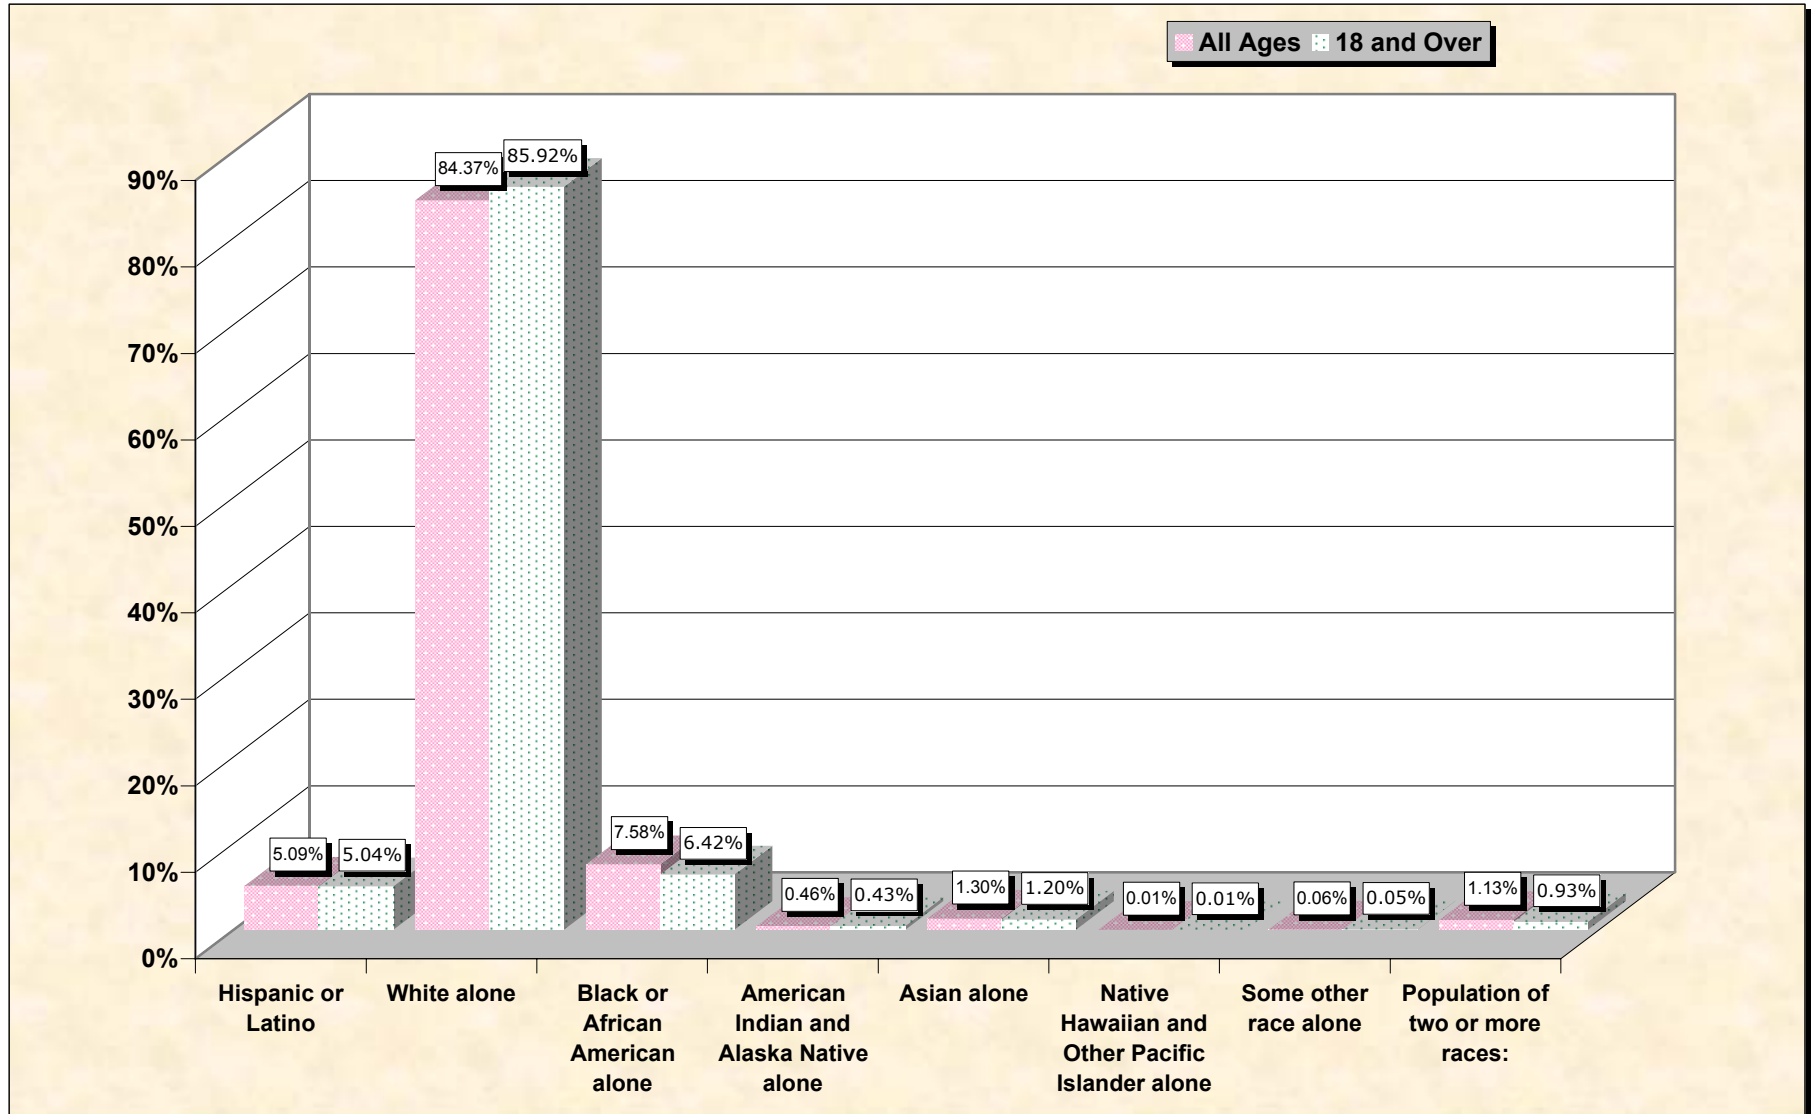

# Population by Race or Ethnicity and Age

# Hispanic or Latino, and not Hispanic by Race and Age St. Bernard Parish, Louisiana

Source: Data Set: Census 2000 Redistricting Data (Public Law 94-171) Summary File. PL2. HISPANIC OR LATINO, AND NOT HISPANIC OR LATINO BY RACE [73] - Universe: Total population; PL4. HISPANIC OR LATINO, AND NOT HISPANIC OR LATINO BY RACE FOR THE POPULATION 18 YEARS AND OVER [73] - Universe: Total population 18 years and over

**source data for chart**

**HISPANIC OR LATINO, AND NOT HISPANIC OR LATINO BY RACE**

	<b>St. Bernard Parish, Louisiana</b>
Total:	67,229
Hispanic or Latino	3,425
Not Hispanic or Latino:	63,804
Population of one race:	63,042
White alone	56,723
Black or African American alone	5,095
American Indian and Alaska Native alone	309
Asian alone	872
Native Hawaiian and Other Pacific Islander alone	6
Some other race alone	37
Population of two or more races:	762

Source: Data Set: Census 2000 Redistricting Data (Public Law 94-171) Summary File. PL2. HISPANIC OR LATINO, AND NOT HISPANIC OR LATINO BY RACE [73] - Universe: Total population

**HISPANIC OR LATINO, AND NOT HISPANIC OR LATINO BY RACE FOR THE POPULATION 18 YEARS AND OVER**