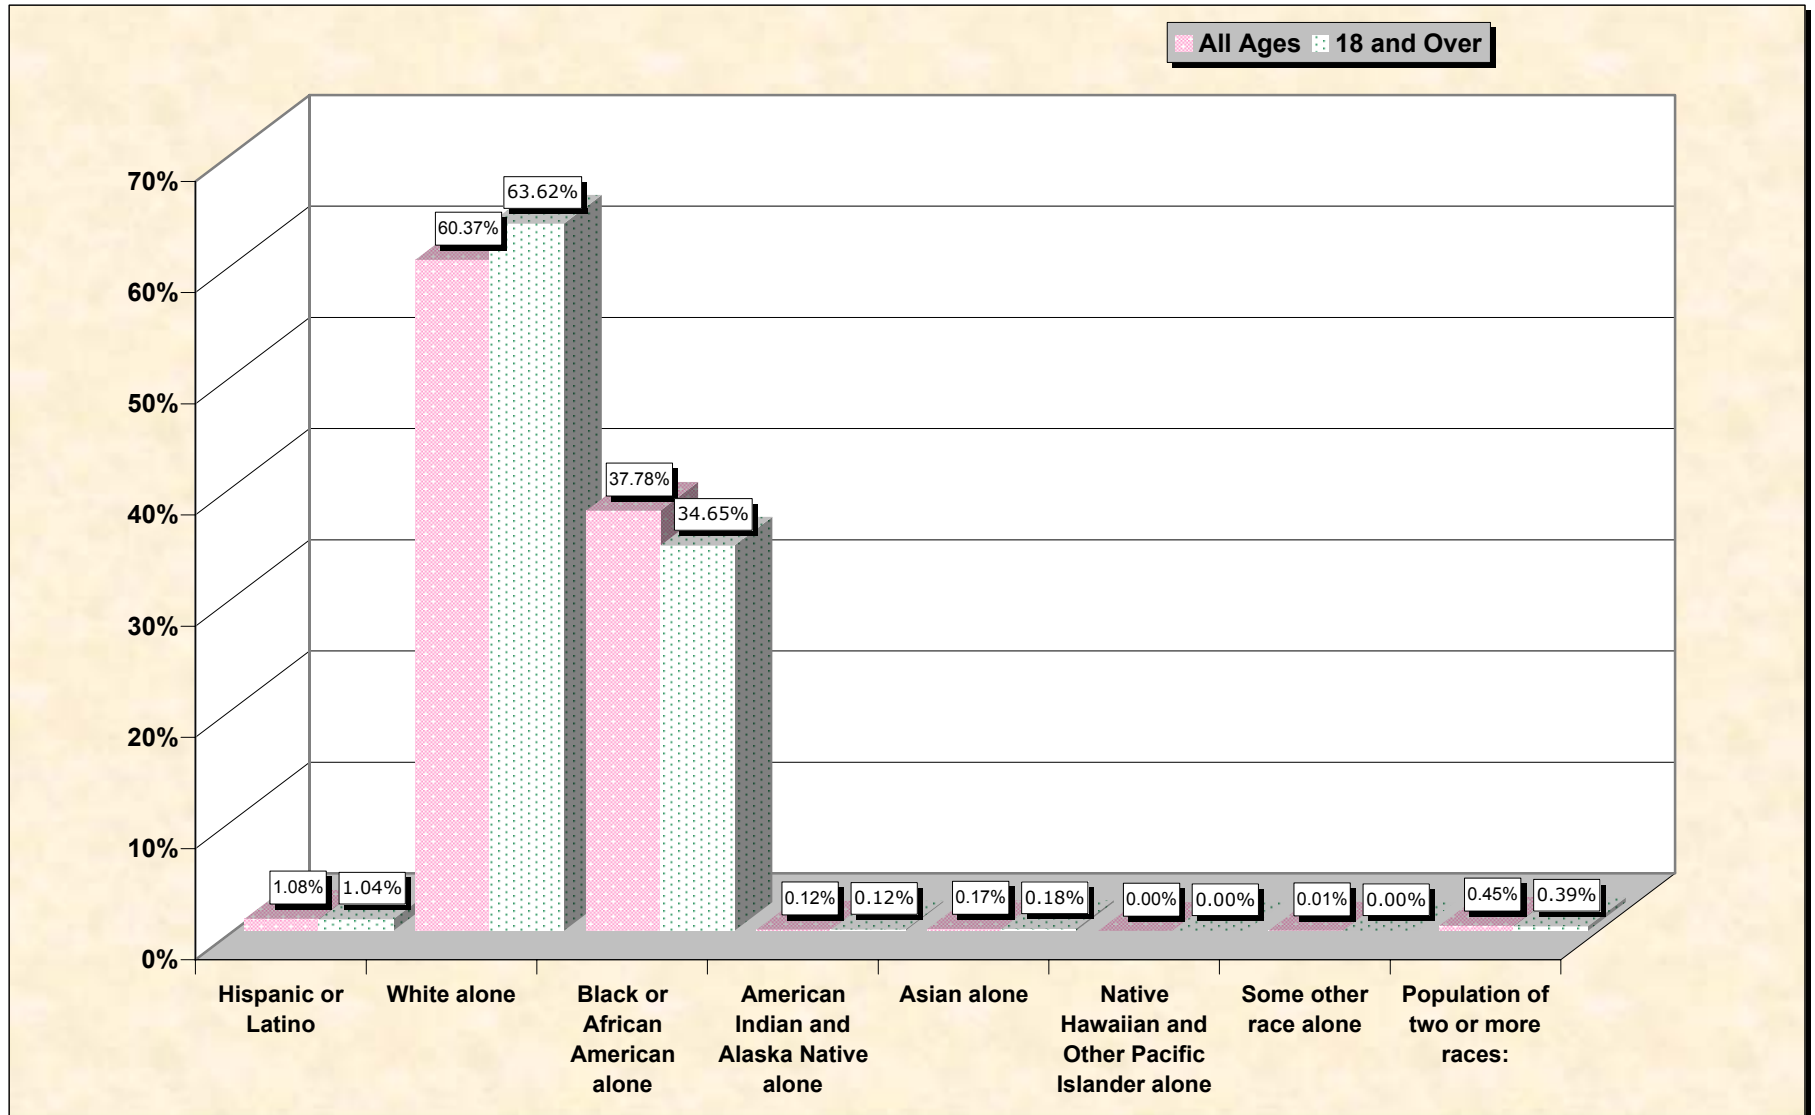

Population by Race or Ethnicity and Age

Richland Parish, Louisiana

Data Set: Census 2000 Redistricting Data (Public Law 94-171) Summary File

www.fairdata2000.com

[3-Oct-02](#)

Hispanic or Latino, and not Hispanic by Race and Age Richland Parish, Louisiana

Source: Data Set: Census 2000 Redistricting Data (Public Law 94-171) Summary File. PL2. HISPANIC OR LATINO, AND NOT HISPANIC OR LATINO BY RACE [73] - Universe: Total population; PL4. HISPANIC OR LATINO, AND NOT HISPANIC OR LATINO BY RACE FOR THE POPULATION 18 YEARS AND OVER [73] - Universe: Total population 18 years and over

source data for chart

HISPANIC OR LATINO, AND NOT HISPANIC OR LATINO BY RACE

| | Richland Parish, Louisiana |
|--|---------------------------------------|
| Total: | 20,981 |
| Hispanic or Latino | 227 |
| Not Hispanic or Latino: | 20,754 |
| Population of one race: | 20,659 |
| White alone | 12,667 |
| Black or African American alone | 7,927 |
| American Indian and Alaska Native alone | 26 |
| Asian alone | 36 |
| Native Hawaiian and Other Pacific Islander alone | 0 |
| Some other race alone | 3 |
| Population of two or more races: | 95 |

Source: Data Set: Census 2000 Redistricting Data (Public Law 94-171) Summary File. PL2. HISPANIC OR LATINO, AND NOT HISPANIC OR LATINO BY RACE [73] - Universe: Total population

HISPANIC OR LATINO, AND NOT HISPANIC OR LATINO BY RACE FOR THE POPULATION 18 YEARS AND OVER