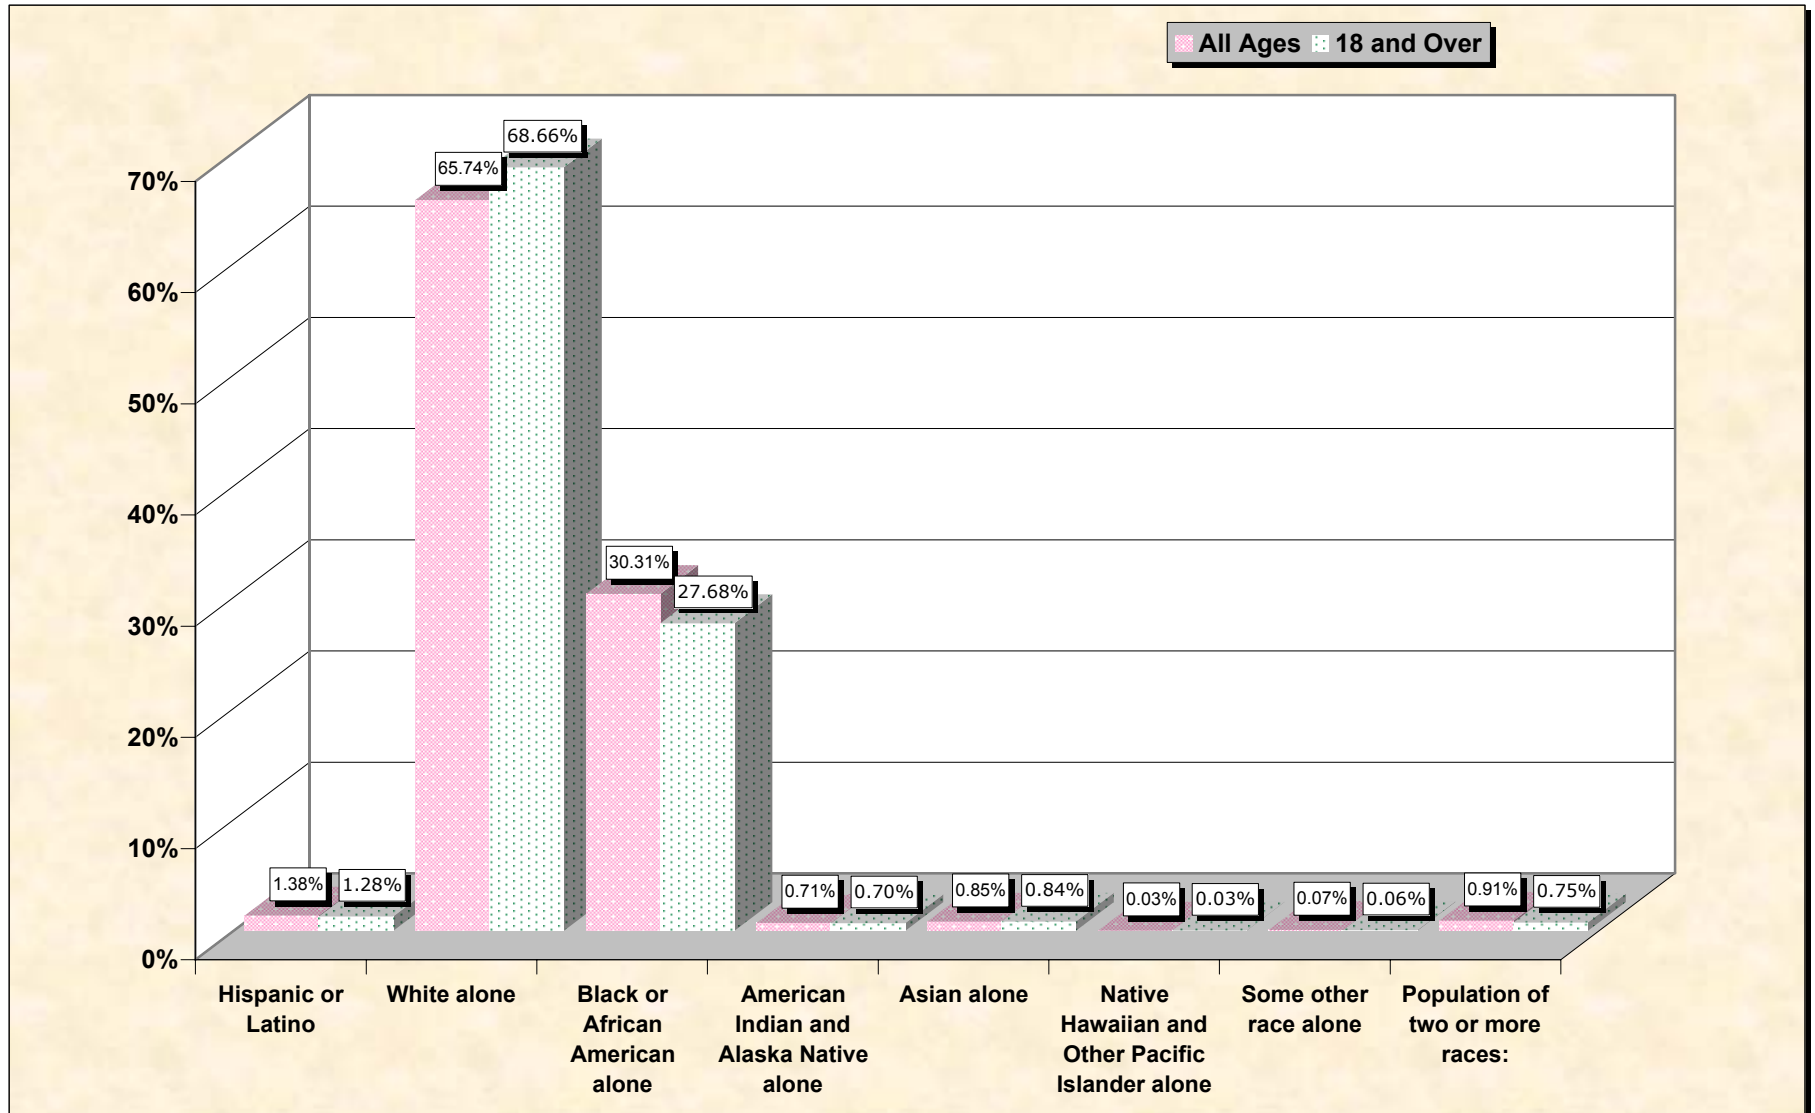

Source: Data Set: Census 2000 Redistricting Data (Public Law 94-171) Summary File. PL2. HISPANIC OR LATINO, AND NOT HISPANIC OR LATINO BY RACE [73] - Universe: Total population; PL4. HISPANIC OR LATINO, AND NOT HISPANIC OR LATINO BY RACE FOR THE POPULATION 18 YEARS AND OVER [73] - Universe: Total population 18 years and over

source data for chart

HISPANIC OR LATINO, AND NOT HISPANIC OR LATINO BY RACE

	Rapides Parish, Louisiana
Total:	126,337
Hispanic or Latino	1,739
Not Hispanic or Latino:	124,598
Population of one race:	123,450
White alone	83,059
Black or African American alone	38,298
American Indian and Alaska Native alone	892
Asian alone	1,071
Native Hawaiian and Other Pacific Islander alone	39
Some other race alone	91
Population of two or more races:	1,148

Source: Data Set: Census 2000 Redistricting Data (Public Law 94-171) Summary File. PL2. HISPANIC OR LATINO, AND NOT HISPANIC OR LATINO BY RACE [73] - Universe: Total population

HISPANIC OR LATINO, AND NOT HISPANIC OR LATINO BY RACE FOR THE POPULATION 18 YEARS AND OVER

Source: Data Set: Census 2000 Redistricting Data (Public Law 94-171) Summary File. PL4. HISPANIC OR LATINO, AND NOT HISPANIC OR LATINO BY RACE FOR THE POPULATION 18 YEARS AND OVER [73] - Universe: Total population 18 years and over