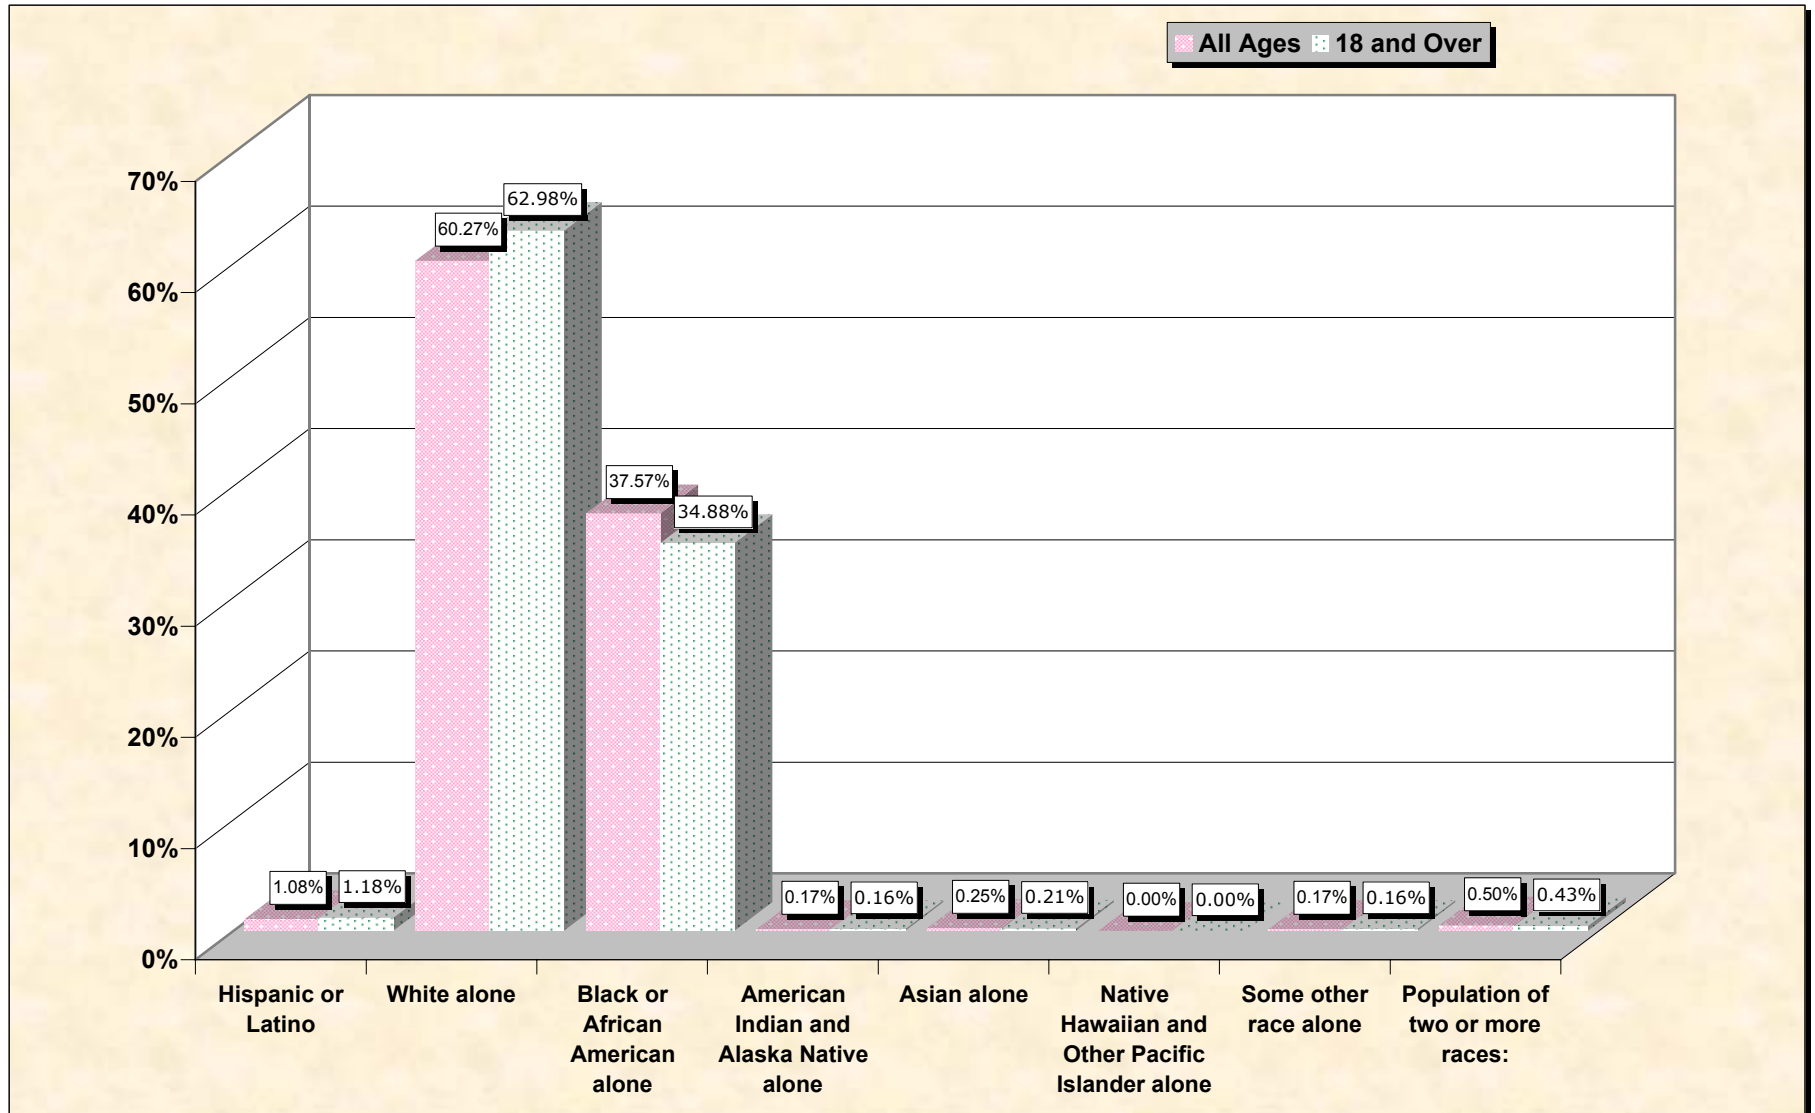

# Population by Race or Ethnicity and Age

# Hispanic or Latino, and not Hispanic by Race and Age Pointe Coupee Parish, Louisiana

Source: Data Set: Census 2000 Redistricting Data (Public Law 94-171) Summary File. PL2. HISPANIC OR LATINO, AND NOT HISPANIC OR LATINO BY RACE [73] - Universe: Total population; PL4. HISPANIC OR LATINO, AND NOT HISPANIC OR LATINO BY RACE FOR THE POPULATION 18 YEARS AND OVER [73] - Universe: Total population 18 years and over

**source data for chart**

**HISPANIC OR LATINO, AND NOT HISPANIC OR LATINO BY RACE**

	<b>Pointe Coupee Parish, Louisiana</b>
Total:	22,763
Hispanic or Latino	245
Not Hispanic or Latino:	22,518
Population of one race:	22,405
White alone	13,720
Black or African American alone	8,553
American Indian and Alaska Native alone	38
Asian alone	56
Native Hawaiian and Other Pacific Islander alone	0
Some other race alone	38
Population of two or more races:	113

Source: Data Set: Census 2000 Redistricting Data (Public Law 94-171) Summary File. PL2. HISPANIC OR LATINO, AND NOT HISPANIC OR LATINO BY RACE [73] - Universe: Total population

**HISPANIC OR LATINO, AND NOT HISPANIC OR LATINO BY RACE FOR THE POPULATION 18 YEARS AND OVER**