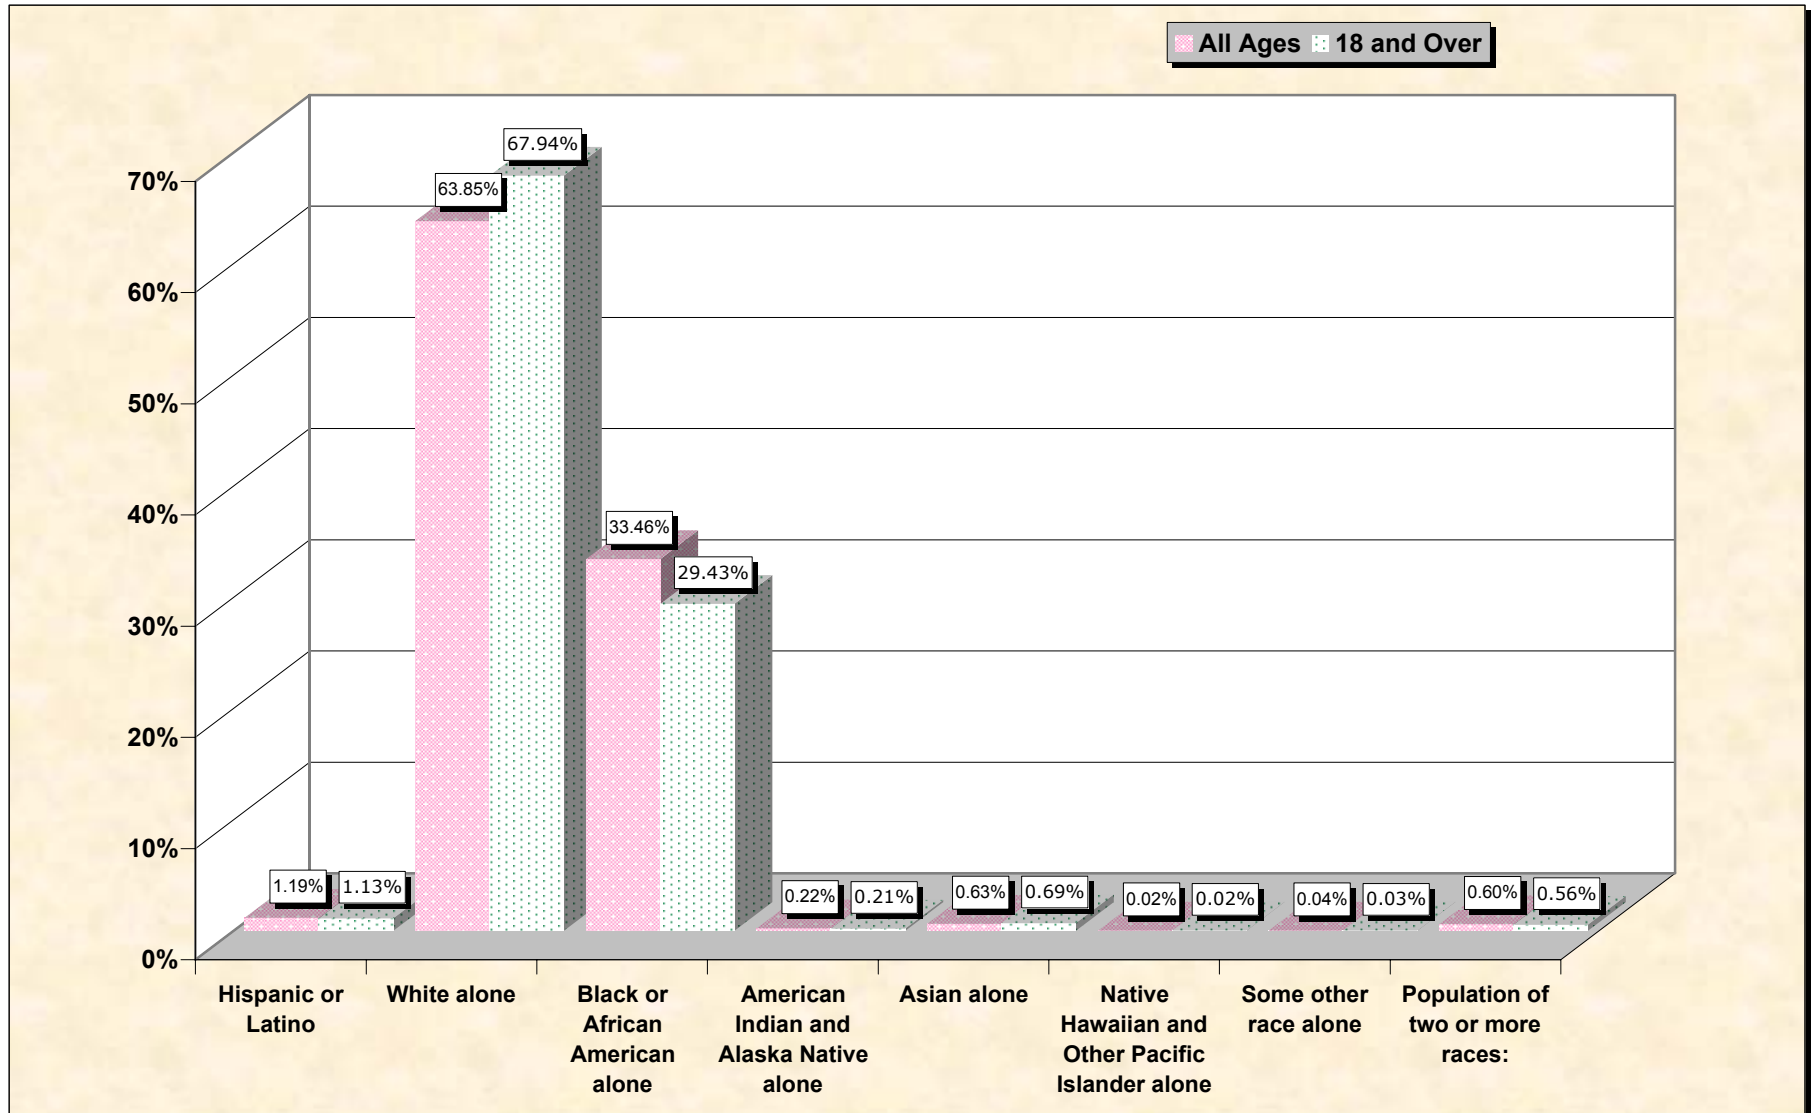

# Population by Race or Ethnicity and Age

# Hispanic or Latino, and not Hispanic by Race and Age Ouachita Parish, Louisiana

Source: Data Set: Census 2000 Redistricting Data (Public Law 94-171) Summary File. PL2. HISPANIC OR LATINO, AND NOT HISPANIC OR LATINO BY RACE [73] - Universe: Total population; PL4. HISPANIC OR LATINO, AND NOT HISPANIC OR LATINO BY RACE FOR THE POPULATION 18 YEARS AND OVER [73] - Universe: Total population 18 years and over

**source data for chart**

**HISPANIC OR LATINO, AND NOT HISPANIC OR LATINO BY RACE**

	<b>Ouachita Parish, Louisiana</b>
Total:	147,250
Hispanic or Latino	1,747
Not Hispanic or Latino:	145,503
Population of one race:	144,625
White alone	94,013
Black or African American alone	49,270
American Indian and Alaska Native alone	319
Asian alone	932
Native Hawaiian and Other Pacific Islander alone	32
Some other race alone	59
Population of two or more races:	878

	<b>Ouachita Parish, Louisiana</b>
Total:	106,117
Hispanic or Latino	1,194
Not Hispanic or Latino:	104,923
Population of one race:	104,330
White alone	72,092
Black or African American alone	31,226
American Indian and Alaska Native alone	227
Asian alone	736
Native Hawaiian and Other Pacific Islander alone	22
Some other race alone	27
Population of two or more races:	593