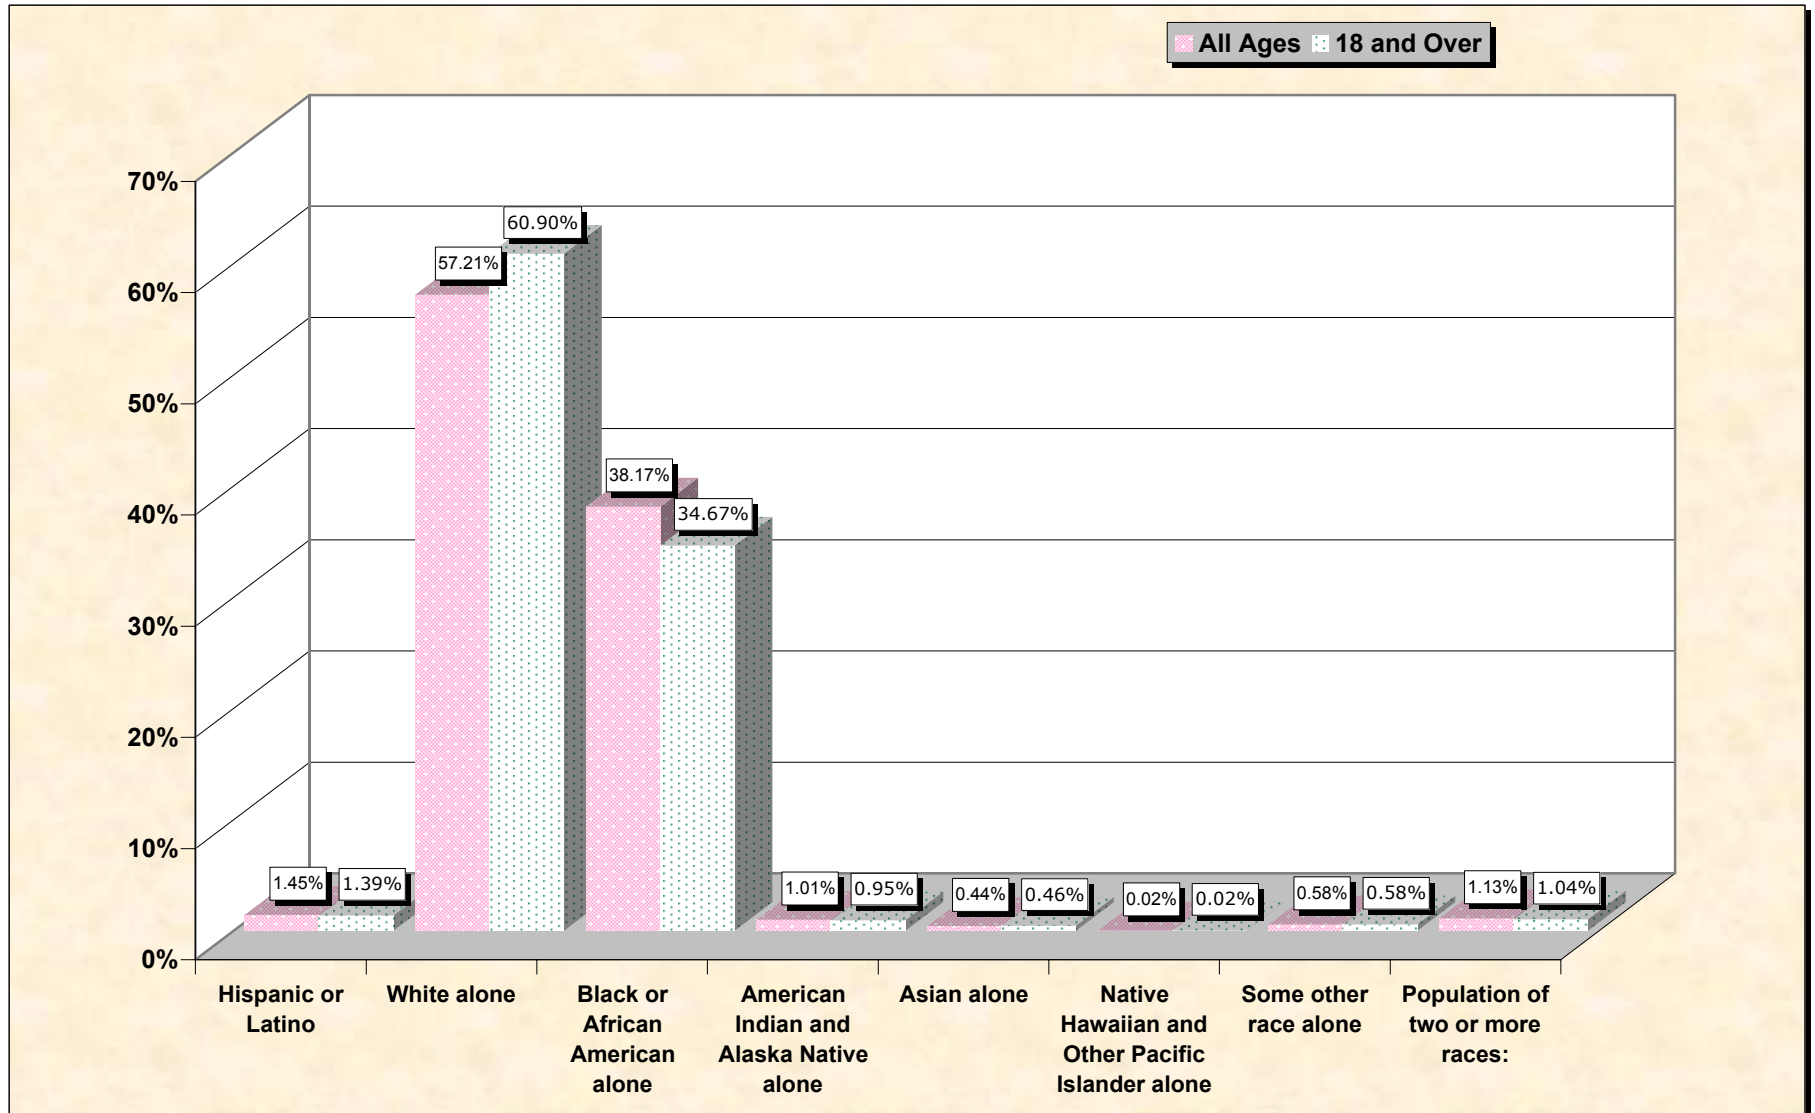

Population by Race or Ethnicity and Age

Natchitoches Parish, Louisiana

Data Set: Census 2000 Redistricting Data (Public Law 94-171) Summary File

www.fairdata2000.com

[3-Oct-02](#)

Hispanic or Latino, and not Hispanic by Race and Age Natchitoches Parish, Louisiana

Source: Data Set: Census 2000 Redistricting Data (Public Law 94-171) Summary File. PL2. HISPANIC OR LATINO, AND NOT HISPANIC OR LATINO BY RACE [73] - Universe: Total population; PL4. HISPANIC OR LATINO, AND NOT HISPANIC OR LATINO BY RACE FOR THE POPULATION 18 YEARS AND OVER [73] - Universe: Total population 18 years and over

source data for chart

HISPANIC OR LATINO, AND NOT HISPANIC OR LATINO BY RACE

	Natchitoches Parish, Louisiana
Total:	39,080
Hispanic or Latino	566
Not Hispanic or Latino:	38,514
Population of one race:	38,071
White alone	22,357
Black or African American alone	14,917
American Indian and Alaska Native alone	393
Asian alone	171
Native Hawaiian and Other Pacific Islander alone	6
Some other race alone	227
Population of two or more races:	443

Source: Data Set: Census 2000 Redistricting Data (Public Law 94-171) Summary File. PL2. HISPANIC OR LATINO, AND NOT HISPANIC OR LATINO BY RACE [73] - Universe: Total population

HISPANIC OR LATINO, AND NOT HISPANIC OR LATINO BY RACE FOR THE POPULATION 18 YEARS AND OVER