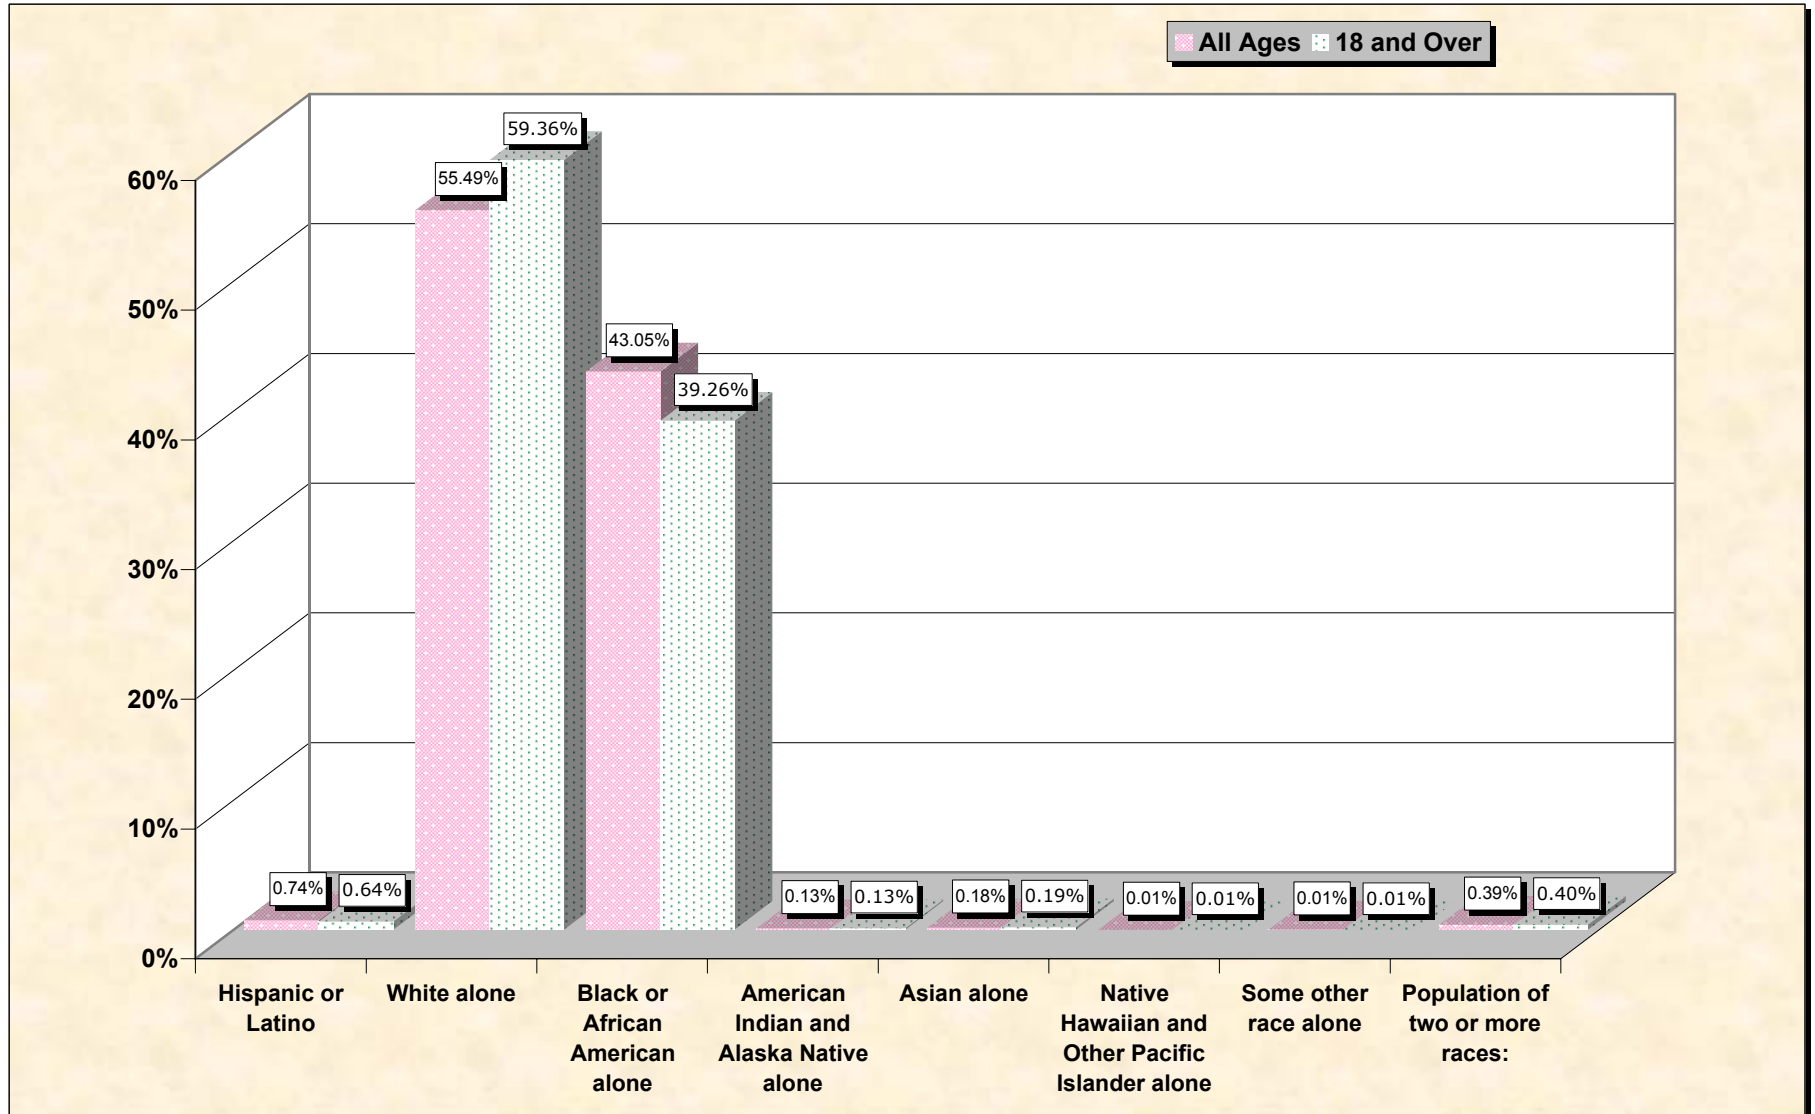

# Population by Race or Ethnicity and Age

# Hispanic or Latino, and not Hispanic by Race and Age Morehouse Parish, Louisiana

Source: Data Set: Census 2000 Redistricting Data (Public Law 94-171) Summary File. PL2. HISPANIC OR LATINO, AND NOT HISPANIC OR LATINO BY RACE [73] - Universe: Total population; PL4. HISPANIC OR LATINO, AND NOT HISPANIC OR LATINO BY RACE FOR THE POPULATION 18 YEARS AND OVER [73] - Universe: Total population 18 years and over

**source data for chart**

**HISPANIC OR LATINO, AND NOT HISPANIC OR LATINO BY RACE**

	<b>Morehouse Parish, Louisiana</b>
Total:	31,021
Hispanic or Latino	230
Not Hispanic or Latino:	30,791
Population of one race:	30,670
White alone	17,215
Black or African American alone	13,353
American Indian and Alaska Native alone	39
Asian alone	57
Native Hawaiian and Other Pacific Islander alone	2
Some other race alone	4
Population of two or more races:	121

Source: Data Set: Census 2000 Redistricting Data (Public Law 94-171) Summary File. PL2. HISPANIC OR LATINO, AND NOT HISPANIC OR LATINO BY RACE [73] - Universe: Total population

**HISPANIC OR LATINO, AND NOT HISPANIC OR LATINO BY RACE FOR THE POPULATION 18 YEARS AND OVER**