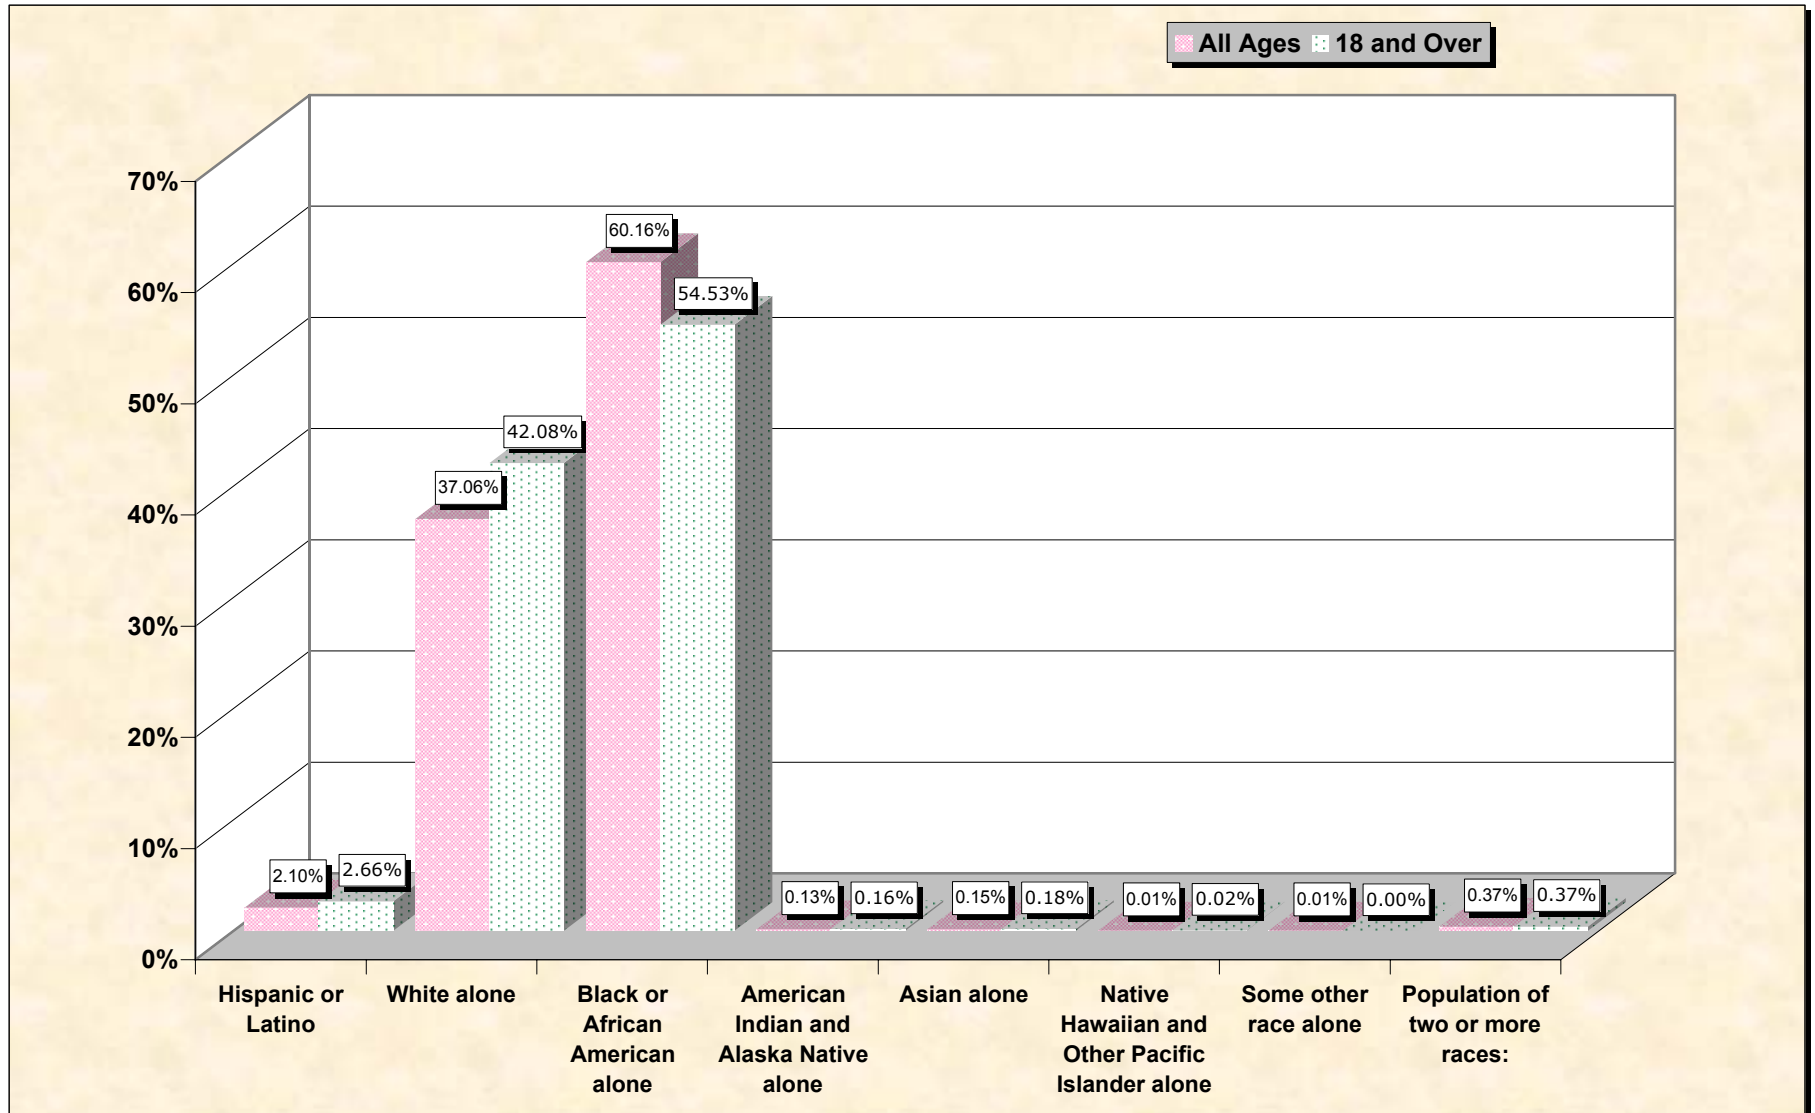

Source: Data Set: Census 2000 Redistricting Data (Public Law 94-171) Summary File. PL2. HISPANIC OR LATINO, AND NOT HISPANIC OR LATINO BY RACE [73] - Universe: Total population; PL4. HISPANIC OR LATINO, AND NOT HISPANIC OR LATINO BY RACE FOR THE POPULATION 18 YEARS AND OVER [73] - Universe: Total population 18 years and over

source data for chart

HISPANIC OR LATINO, AND NOT HISPANIC OR LATINO BY RACE

	Madison Parish, Louisiana
Total:	13,728
Hispanic or Latino	288
Not Hispanic or Latino:	13,440
Population of one race:	13,389
White alone	5,087
Black or African American alone	8,259
American Indian and Alaska Native alone	18
Asian alone	21
Native Hawaiian and Other Pacific Islander alone	2
Some other race alone	2
Population of two or more races:	51

Source: Data Set: Census 2000 Redistricting Data (Public Law 94-171) Summary File. PL2. HISPANIC OR LATINO, AND NOT HISPANIC OR LATINO BY RACE [73] - Universe: Total population

HISPANIC OR LATINO, AND NOT HISPANIC OR LATINO BY RACE FOR THE POPULATION 18 YEARS AND OVER

Source: Data Set: Census 2000 Redistricting Data (Public Law 94-171) Summary File. PL4. HISPANIC OR LATINO, AND NOT HISPANIC OR LATINO BY RACE FOR THE POPULATION 18 YEARS AND OVER [73] - Universe: Total population 18 years and over