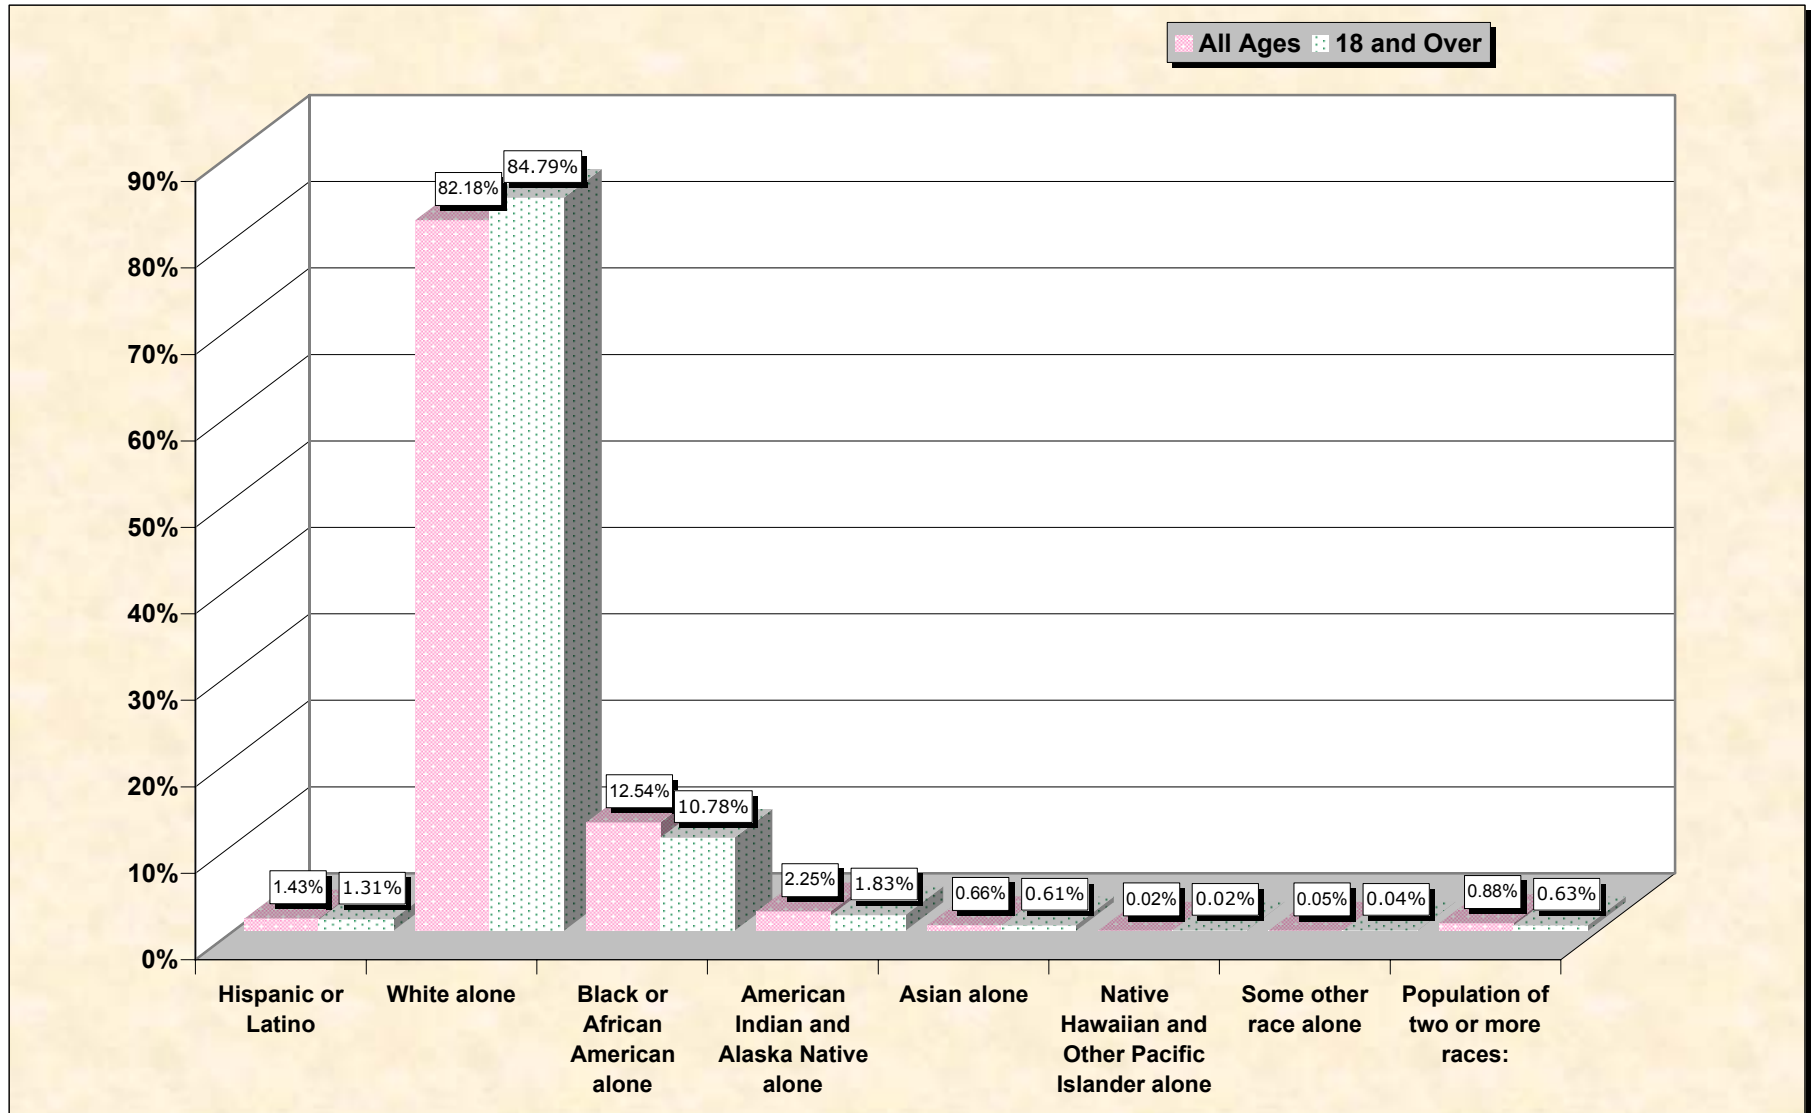

# Population by Race or Ethnicity and Age

# Hispanic or Latino, and not Hispanic by Race and Age Lafourche Parish, Louisiana

Source: Data Set: Census 2000 Redistricting Data (Public Law 94-171) Summary File. PL2. HISPANIC OR LATINO, AND NOT HISPANIC OR LATINO BY RACE [73] - Universe: Total population; PL4. HISPANIC OR LATINO, AND NOT HISPANIC OR LATINO BY RACE FOR THE POPULATION 18 YEARS AND OVER [73] - Universe: Total population 18 years and over

**source data for chart**

**HISPANIC OR LATINO, AND NOT HISPANIC OR LATINO BY RACE**

	<b>Lafourche Parish, Louisiana</b>
Total:	89,974
Hispanic or Latino	1,284
Not Hispanic or Latino:	88,690
Population of one race:	87,900
White alone	73,937
Black or African American alone	11,287
American Indian and Alaska Native alone	2,020
Asian alone	596
Native Hawaiian and Other Pacific Islander alone	16
Some other race alone	44
Population of two or more races:	790

	<b>Lafourche Parish, Louisiana</b>
Total:	65,421
Hispanic or Latino	860
Not Hispanic or Latino:	64,561
Population of one race:	64,149
White alone	55,468
Black or African American alone	7,051
American Indian and Alaska Native alone	1,195
Asian alone	400
Native Hawaiian and Other Pacific Islander alone	12
Some other race alone	23
Population of two or more races:	412