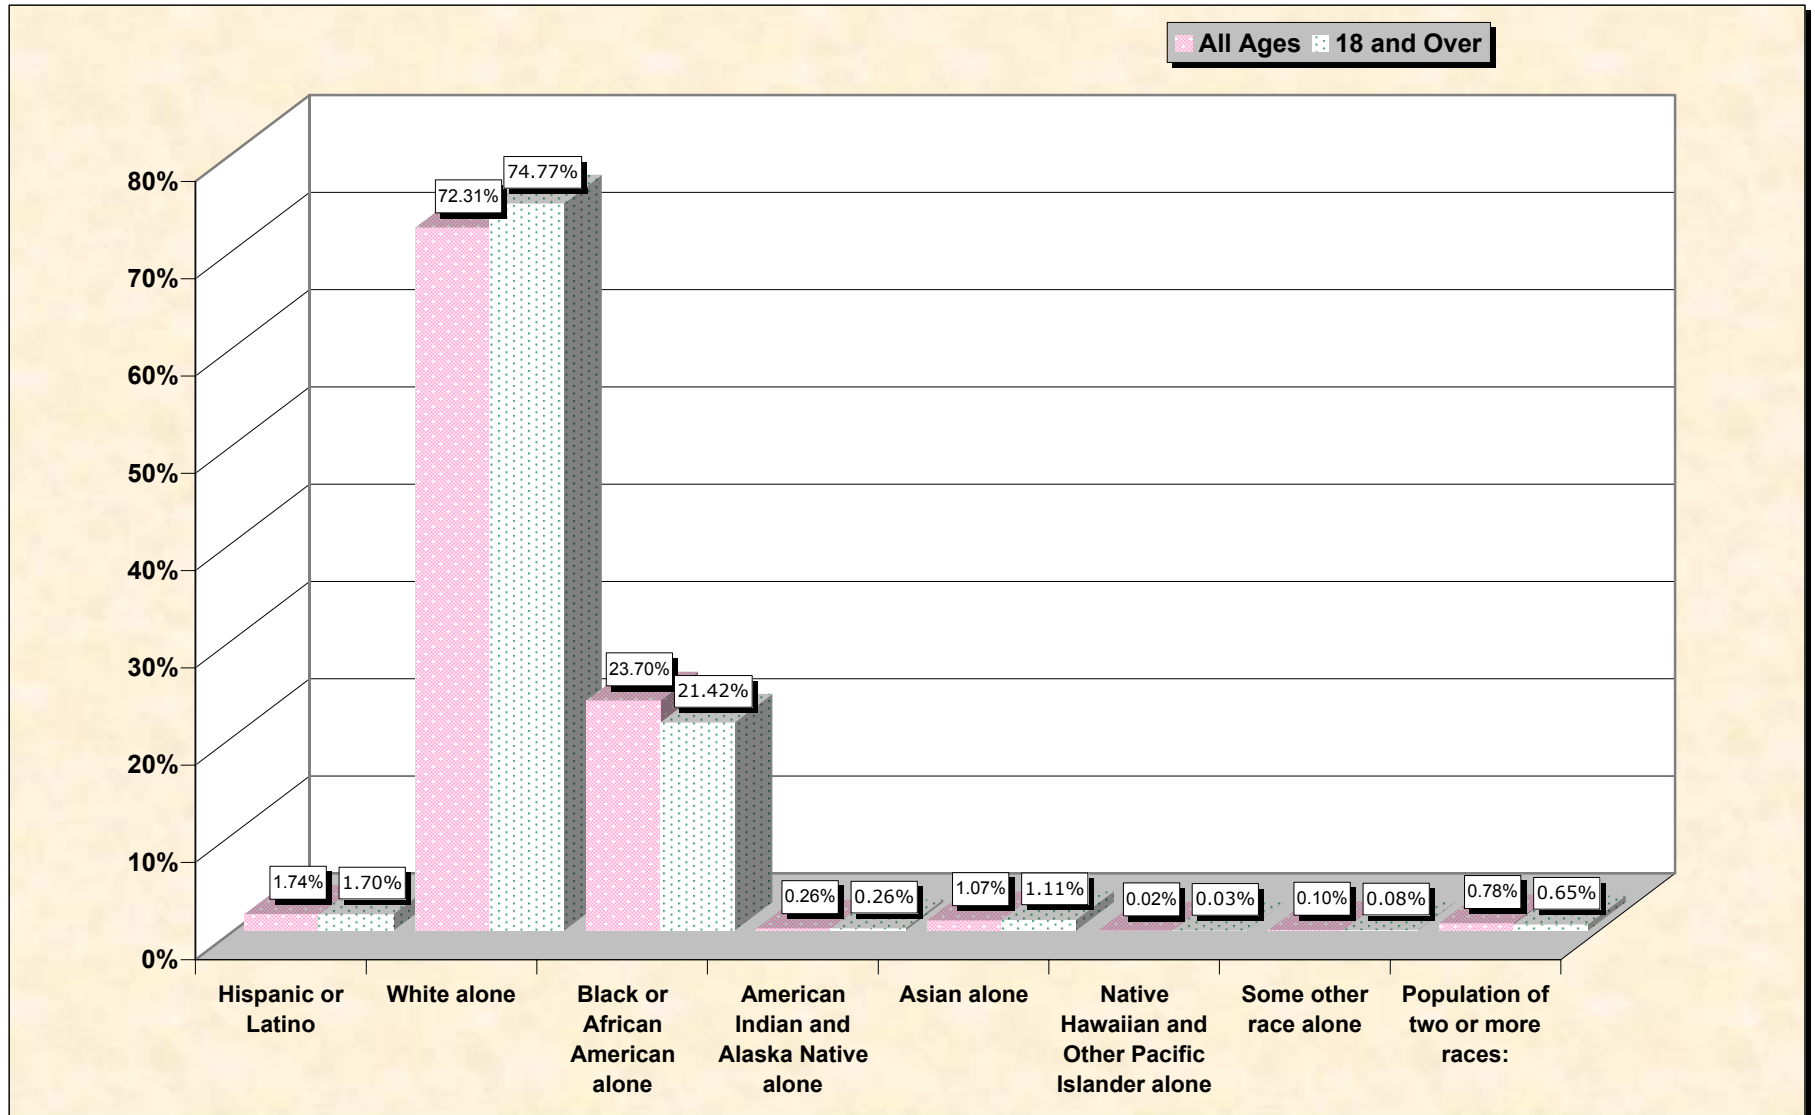

Population by Race or Ethnicity and Age

Lafayette Parish, Louisiana

Data Set: Census 2000 Redistricting Data (Public Law 94-171) Summary File

www.fairdata2000.com

[3-Oct-02](#)

Hispanic or Latino, and not Hispanic by Race and Age Lafayette Parish, Louisiana

Source: Data Set: Census 2000 Redistricting Data (Public Law 94-171) Summary File. PL2. HISPANIC OR LATINO, AND NOT HISPANIC OR LATINO BY RACE [73] - Universe: Total population; PL4. HISPANIC OR LATINO, AND NOT HISPANIC OR LATINO BY RACE FOR THE POPULATION 18 YEARS AND OVER [73] - Universe: Total population 18 years and over

source data for chart

HISPANIC OR LATINO, AND NOT HISPANIC OR LATINO BY RACE

	Lafayette Parish, Louisiana
Total:	190,503
Hispanic or Latino	3,320
Not Hispanic or Latino:	187,183
Population of one race:	185,694
White alone	137,762
Black or African American alone	45,149
American Indian and Alaska Native alone	498
Asian alone	2,041
Native Hawaiian and Other Pacific Islander alone	47
Some other race alone	197
Population of two or more races:	1,489

Source: Data Set: Census 2000 Redistricting Data (Public Law 94-171) Summary File. PL2. HISPANIC OR LATINO, AND NOT HISPANIC OR LATINO BY RACE [73] - Universe: Total population

HISPANIC OR LATINO, AND NOT HISPANIC OR LATINO BY RACE FOR THE POPULATION 18 YEARS AND OVER