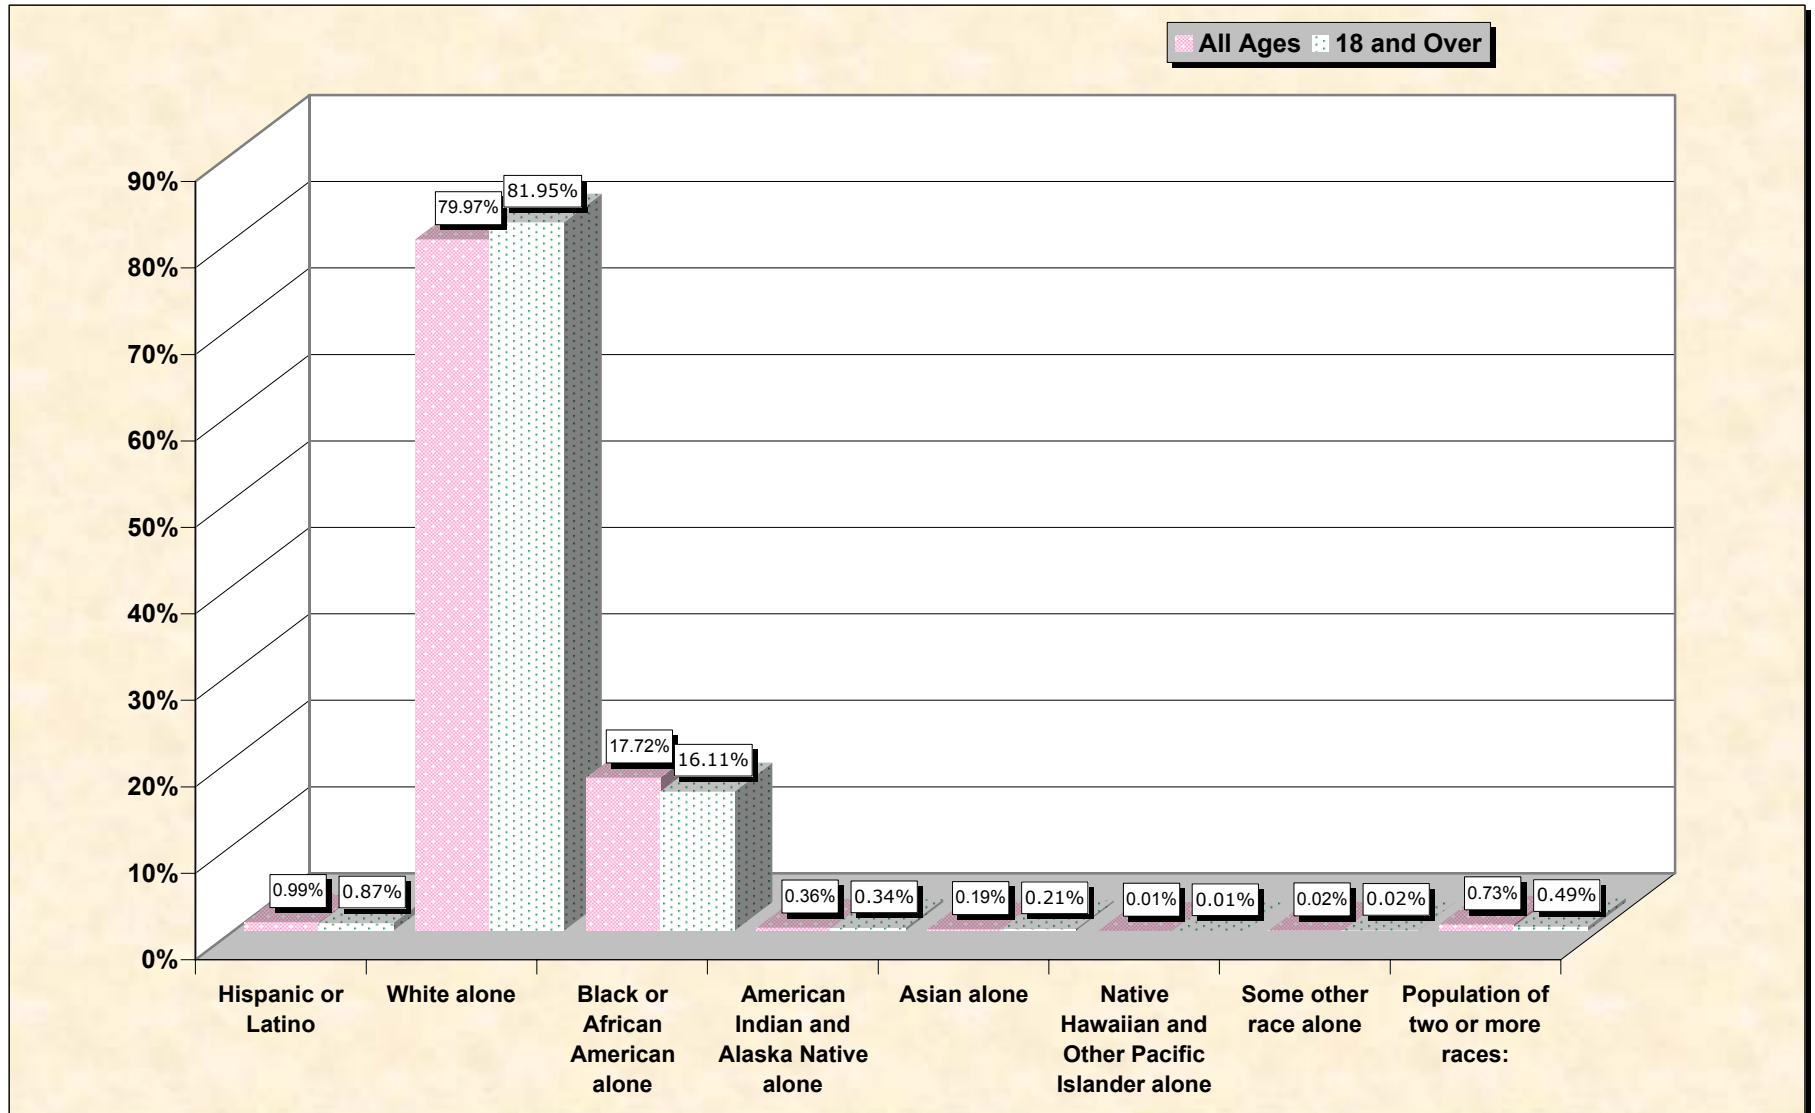

Population by Race or Ethnicity and Age

Jefferson Davis Parish, Louisiana

Data Set: Census 2000 Redistricting Data (Public Law 94-171) Summary File

www.fairdata2000.com

[3-Oct-02](#)

Hispanic or Latino, and not Hispanic by Race and Age Jefferson Davis Parish, Louisiana

Source: Data Set: Census 2000 Redistricting Data (Public Law 94-171) Summary File. PL2. HISPANIC OR LATINO, AND NOT HISPANIC OR LATINO BY RACE [73] - Universe: Total population; PL4. HISPANIC OR LATINO, AND NOT HISPANIC OR LATINO BY RACE FOR THE POPULATION 18 YEARS AND OVER [73] - Universe: Total population 18 years and over

Source: Data Set: Census 2000 Redistricting Data (Public Law 94-171) Summary File. PL2. HISPANIC OR LATINO, AND NOT HISPANIC OR LATINO BY RACE [73] - Universe: Total population

HISPANIC OR LATINO, AND NOT HISPANIC OR LATINO BY RACE FOR THE POPULATION 18 YEARS AND OVER

Source: Data Set: Census 2000 Redistricting Data (Public Law 94-171) Summary File. PL4. HISPANIC OR LATINO, AND NOT HISPANIC OR LATINO BY RACE FOR THE POPULATION 18 YEARS AND OVER [73] - Universe: Total population 18 years and over