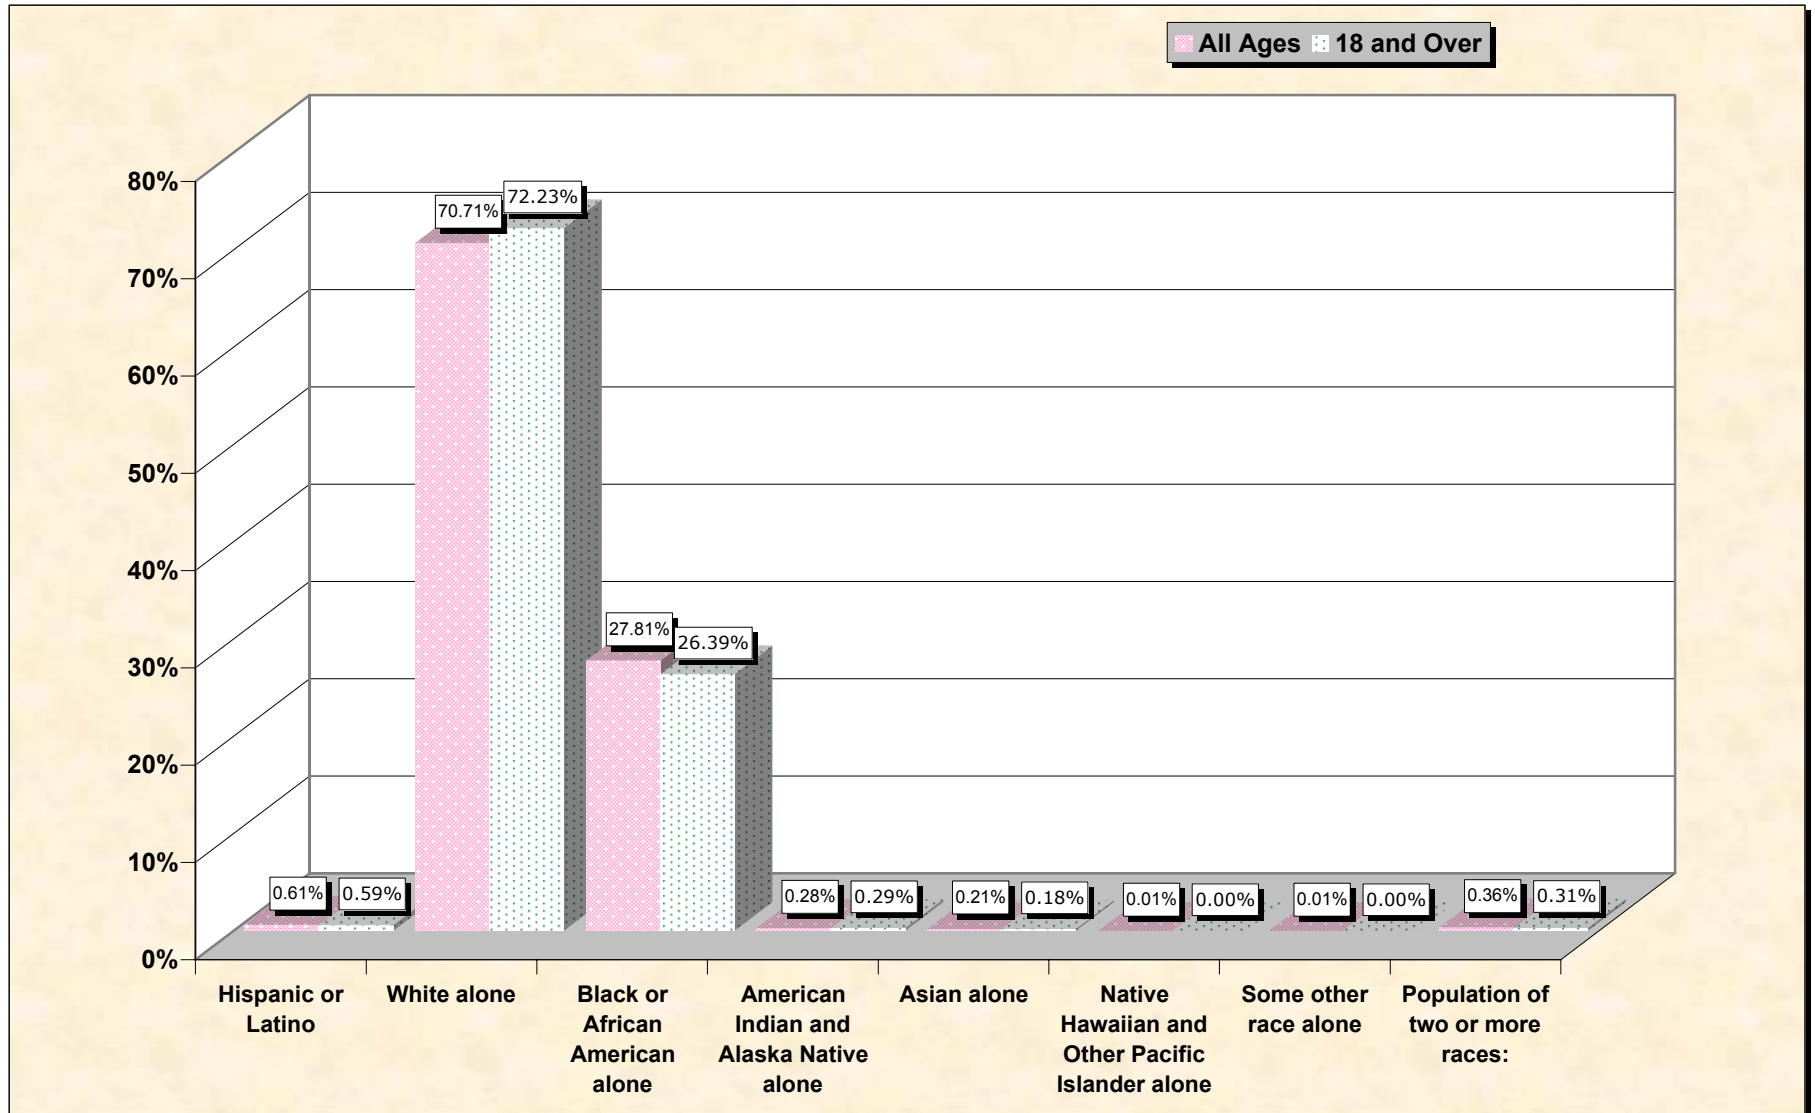

# Population by Race or Ethnicity and Age

# Hispanic or Latino, and not Hispanic by Race and Age Jackson Parish, Louisiana

Source: Data Set: Census 2000 Redistricting Data (Public Law 94-171) Summary File. PL2. HISPANIC OR LATINO, AND NOT HISPANIC OR LATINO BY RACE [73] - Universe: Total population; PL4. HISPANIC OR LATINO, AND NOT HISPANIC OR LATINO BY RACE FOR THE POPULATION 18 YEARS AND OVER [73] - Universe: Total population 18 years and over

**source data for chart**

**HISPANIC OR LATINO, AND NOT HISPANIC OR LATINO BY RACE**

|  | <b>Jackson Parish,<br/>Louisiana</b> |
|--|--------------------------------------|
| Total:   | 15,397                               |
| Hispanic or Latino                               | 94                                   |
| Not Hispanic or Latino:                          | 15,303                               |
| Population of one race:                          | 15,248                               |
| White alone                                      | 10,887                               |
| Black or African American alone                  | 4,282                                |
| American Indian and Alaska Native alone          | 43                                   |
| Asian alone                                      | 33                                   |
| Native Hawaiian and Other Pacific Islander alone | 1                                    |
| Some other race alone                            | 2                                    |
| Population of two or more races:                 | 55                                   |

Source: Data Set: Census 2000 Redistricting Data (Public Law 94-171) Summary File. PL2. HISPANIC OR LATINO, AND NOT HISPANIC OR LATINO BY RACE [73] - Universe: Total population

**HISPANIC OR LATINO, AND NOT HISPANIC OR LATINO BY RACE FOR THE POPULATION 18 YEARS AND OVER**