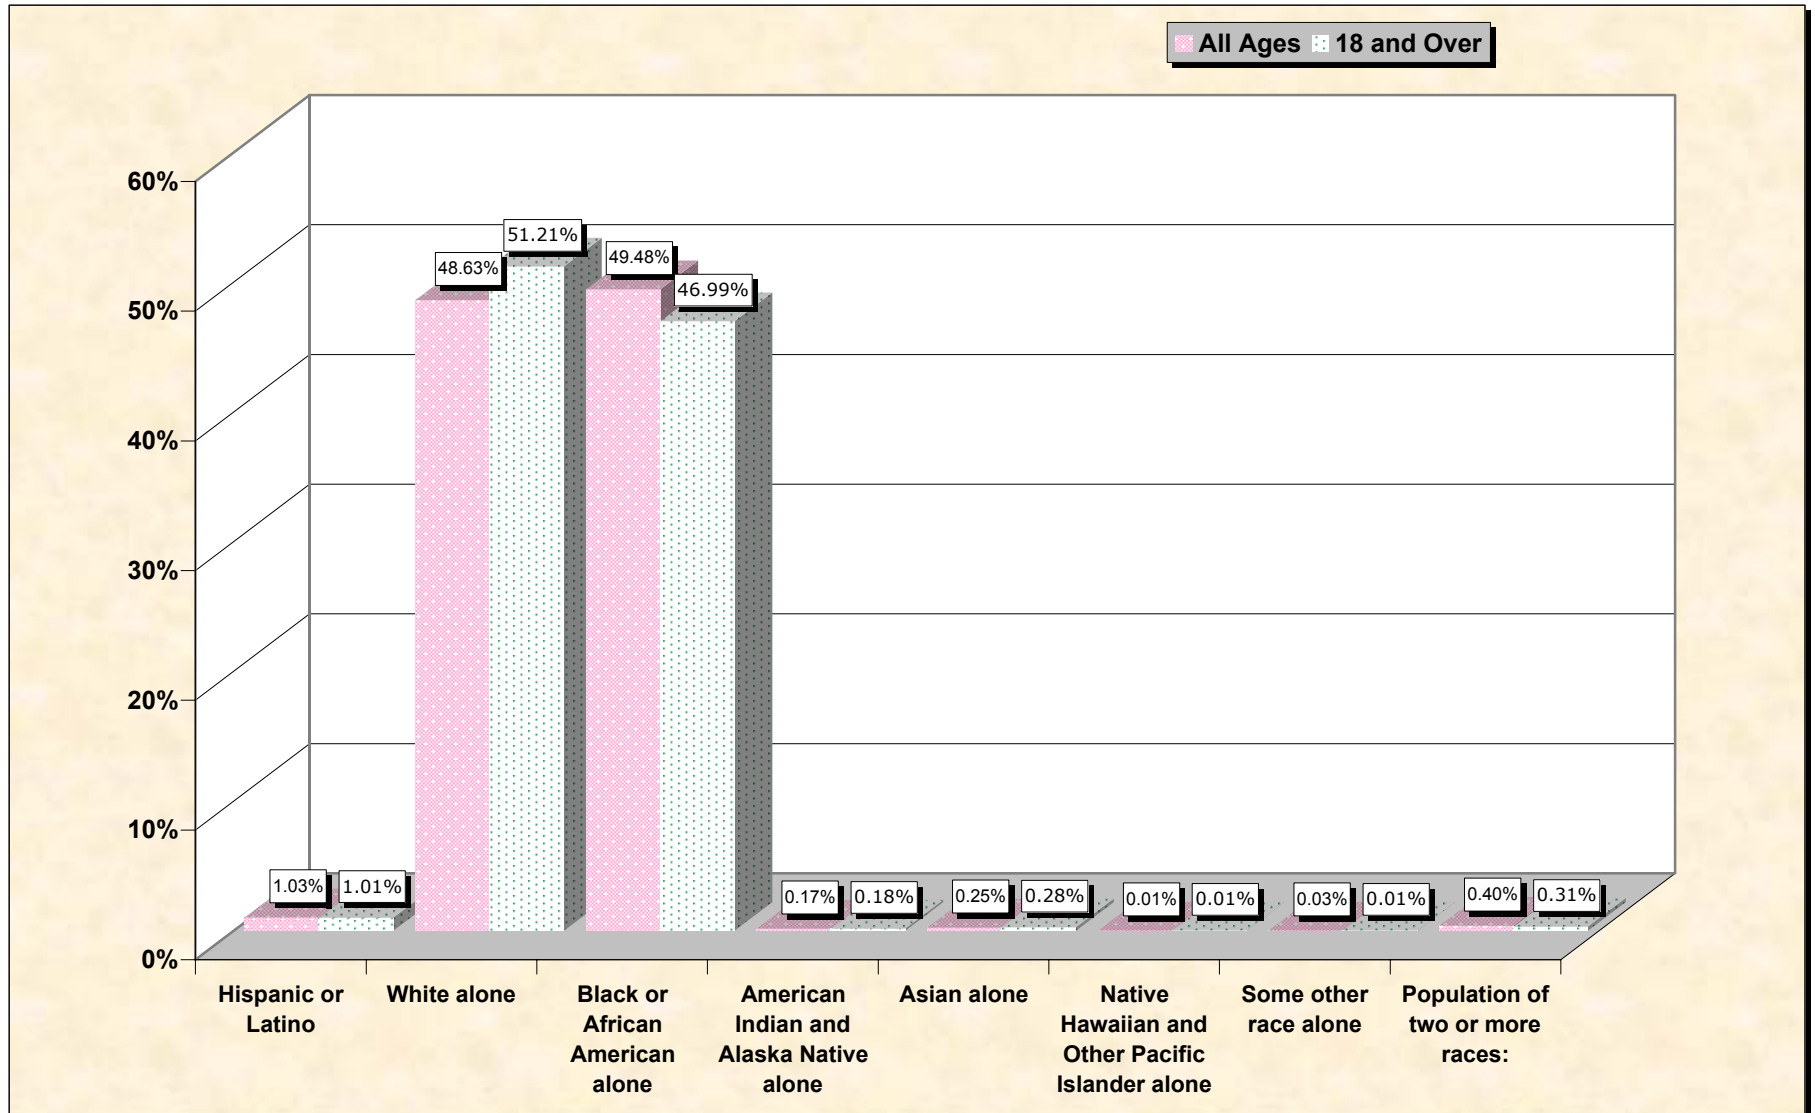

Population by Race or Ethnicity and Age

Iberville Parish, Louisiana

Data Set: Census 2000 Redistricting Data (Public Law 94-171) Summary File

www.fairdata2000.com

[3-Oct-02](#)

Hispanic or Latino, and not Hispanic by Race and Age Iberville Parish, Louisiana

Source: Data Set: Census 2000 Redistricting Data (Public Law 94-171) Summary File. PL2. HISPANIC OR LATINO, AND NOT HISPANIC OR LATINO BY RACE [73] - Universe: Total population; PL4. HISPANIC OR LATINO, AND NOT HISPANIC OR LATINO BY RACE FOR THE POPULATION 18 YEARS AND OVER [73] - Universe: Total population 18 years and over

source data for chart

HISPANIC OR LATINO, AND NOT HISPANIC OR LATINO BY RACE

	Iberville Parish, Louisiana
Total:	33,320
Hispanic or Latino	343
Not Hispanic or Latino:	32,977
Population of one race:	32,845
White alone	16,202
Black or African American alone	16,486
American Indian and Alaska Native alone	58
Asian alone	84
Native Hawaiian and Other Pacific Islander alone	4
Some other race alone	11
Population of two or more races:	132

Source: Data Set: Census 2000 Redistricting Data (Public Law 94-171) Summary File. PL2. HISPANIC OR LATINO, AND NOT HISPANIC OR LATINO BY RACE [73] - Universe: Total population

HISPANIC OR LATINO, AND NOT HISPANIC OR LATINO BY RACE FOR THE POPULATION 18 YEARS AND OVER