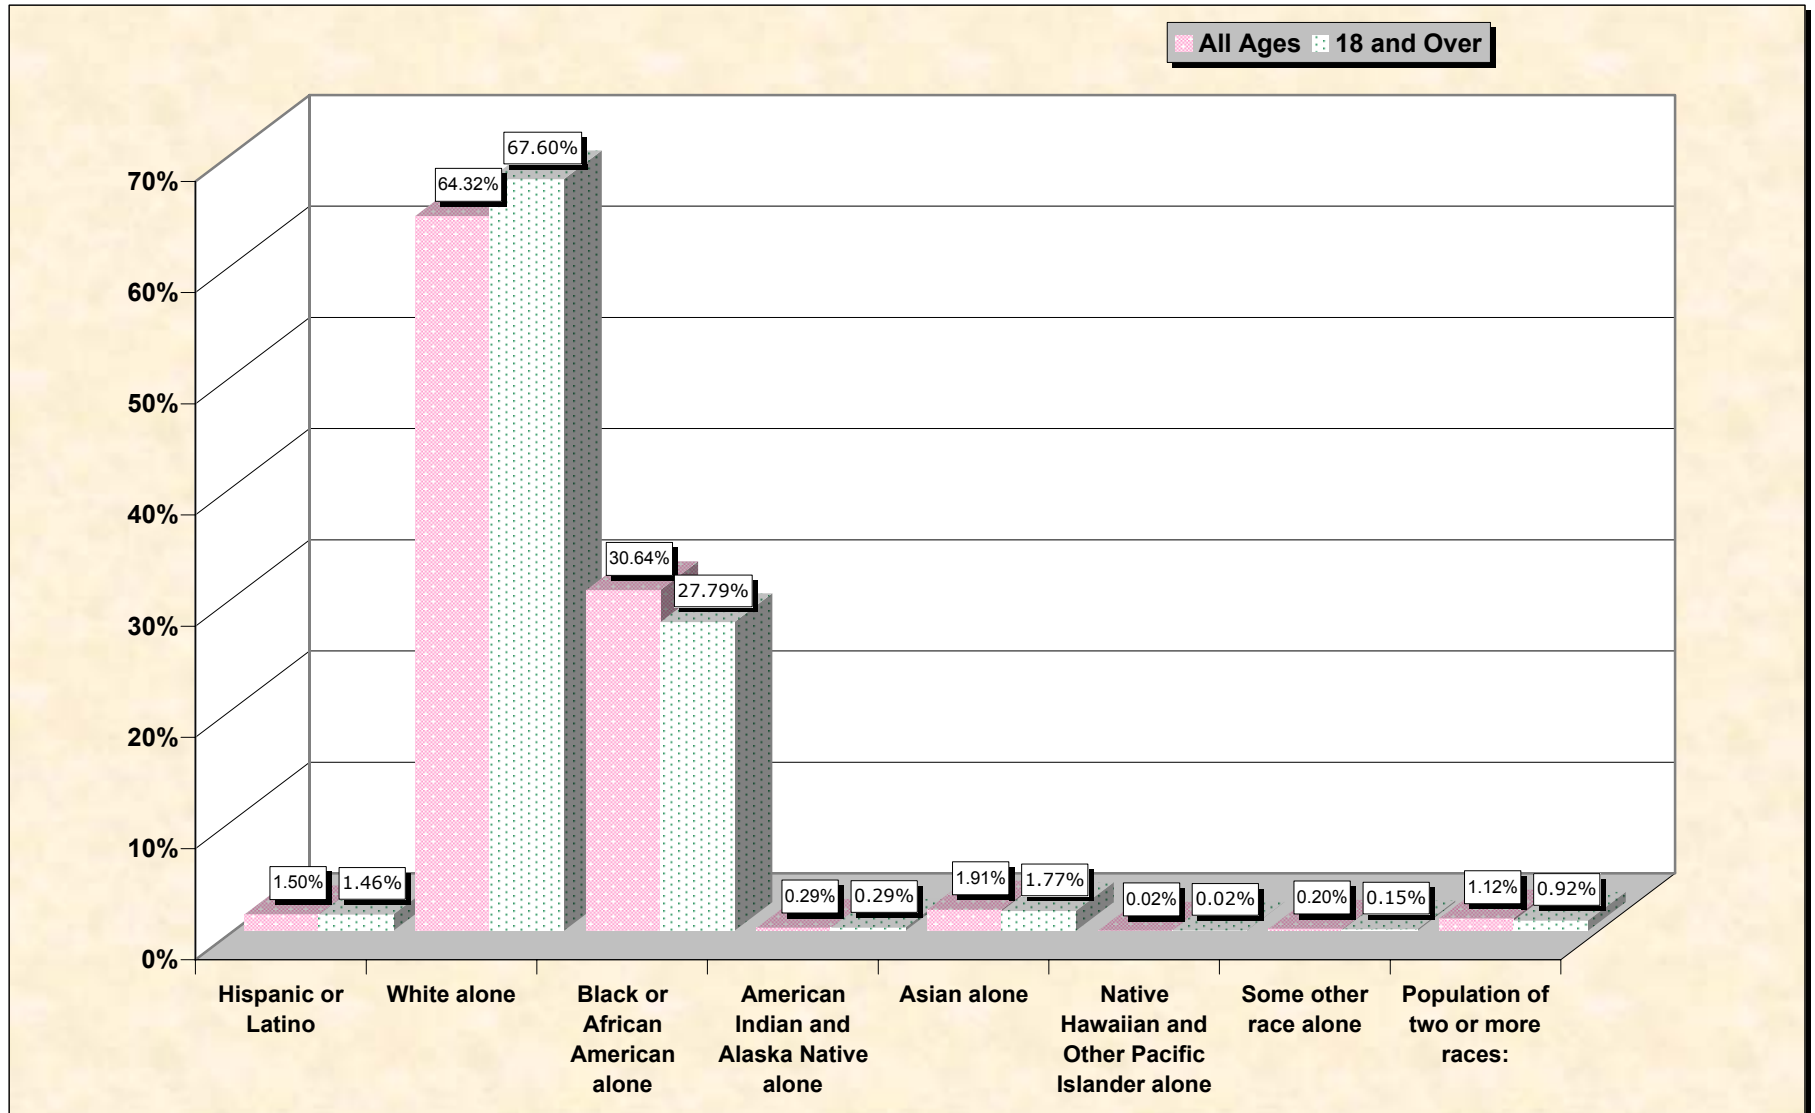

Population by Race or Ethnicity and Age

Iberia Parish, Louisiana

Data Set: Census 2000 Redistricting Data (Public Law 94-171) Summary File

www.fairdata2000.com

[3-Oct-02](#)

Hispanic or Latino, and not Hispanic by Race and Age Iberia Parish, Louisiana

Source: Data Set: Census 2000 Redistricting Data (Public Law 94-171) Summary File. PL2. HISPANIC OR LATINO, AND NOT HISPANIC OR LATINO BY RACE [73] - Universe: Total population; PL4. HISPANIC OR LATINO, AND NOT HISPANIC OR LATINO BY RACE FOR THE POPULATION 18 YEARS AND OVER [73] - Universe: Total population 18 years and over

source data for chart

HISPANIC OR LATINO, AND NOT HISPANIC OR LATINO BY RACE

	Iberia Parish, Louisiana
Total:	73,266
Hispanic or Latino	1,101
Not Hispanic or Latino:	72,165
Population of one race:	71,348
White alone	47,122
Black or African American alone	22,451
American Indian and Alaska Native alone	216
Asian alone	1,401
Native Hawaiian and Other Pacific Islander alone	15
Some other race alone	143
Population of two or more races:	817

Source: Data Set: Census 2000 Redistricting Data (Public Law 94-171) Summary File. PL2. HISPANIC OR LATINO, AND NOT HISPANIC OR LATINO BY RACE [73] - Universe: Total population

HISPANIC OR LATINO, AND NOT HISPANIC OR LATINO BY RACE FOR THE POPULATION 18 YEARS AND OVER