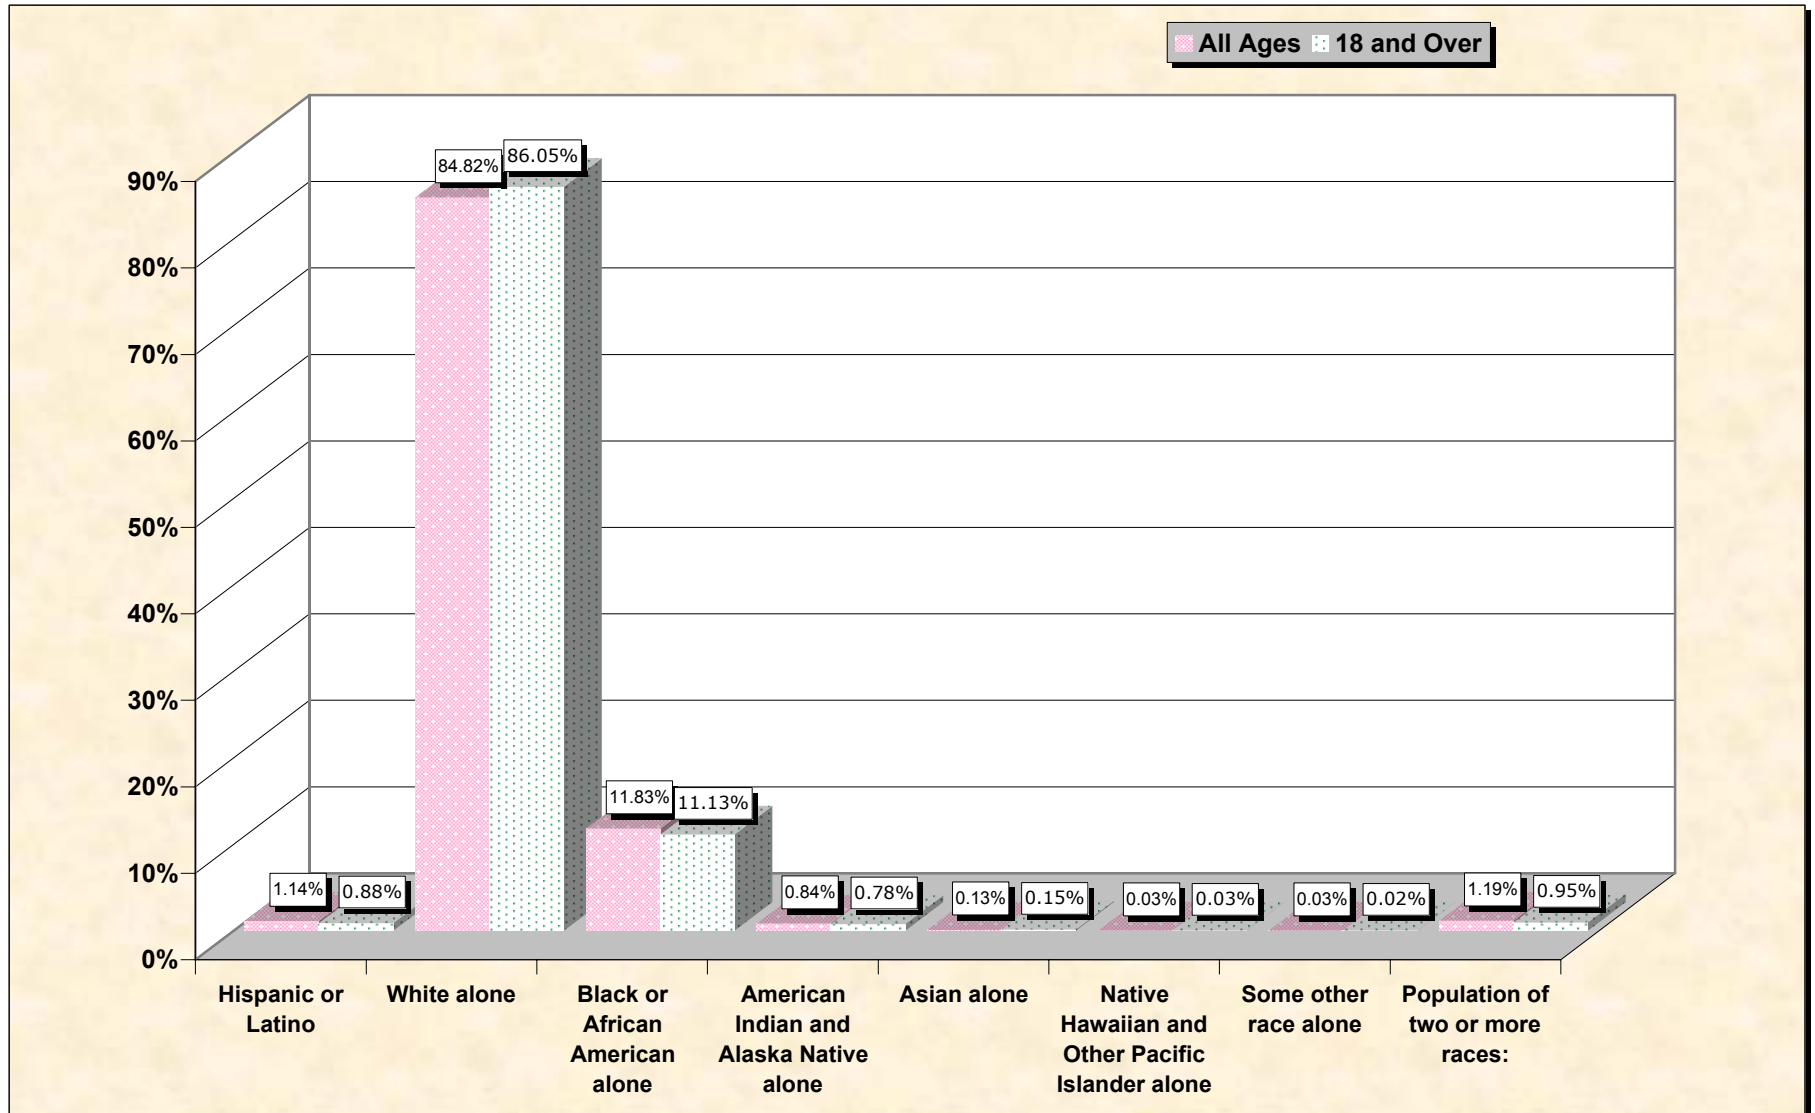

Population by Race or Ethnicity and Age

Grant Parish, Louisiana

Data Set: Census 2000 Redistricting Data (Public Law 94-171) Summary File

www.fairdata2000.com

[3-Oct-02](#)

Hispanic or Latino, and not Hispanic by Race and Age Grant Parish, Louisiana

Source: Data Set: Census 2000 Redistricting Data (Public Law 94-171) Summary File. PL2. HISPANIC OR LATINO, AND NOT HISPANIC OR LATINO BY RACE [73] - Universe: Total population; PL4. HISPANIC OR LATINO, AND NOT HISPANIC OR LATINO BY RACE FOR THE POPULATION 18 YEARS AND OVER [73] - Universe: Total population 18 years and over

source data for chart

HISPANIC OR LATINO, AND NOT HISPANIC OR LATINO BY RACE

	Grant Parish, Louisiana
Total:	18,698
Hispanic or Latino	213
Not Hispanic or Latino:	18,485
Population of one race:	18,262
White alone	15,859
Black or African American alone	2,212
American Indian and Alaska Native alone	157
Asian alone	24
Native Hawaiian and Other Pacific Islander alone	5
Some other race alone	5
Population of two or more races:	223

Source: Data Set: Census 2000 Redistricting Data (Public Law 94-171) Summary File. PL2. HISPANIC OR LATINO, AND NOT HISPANIC OR LATINO BY RACE [73] - Universe: Total population

HISPANIC OR LATINO, AND NOT HISPANIC OR LATINO BY RACE FOR THE POPULATION 18 YEARS AND OVER