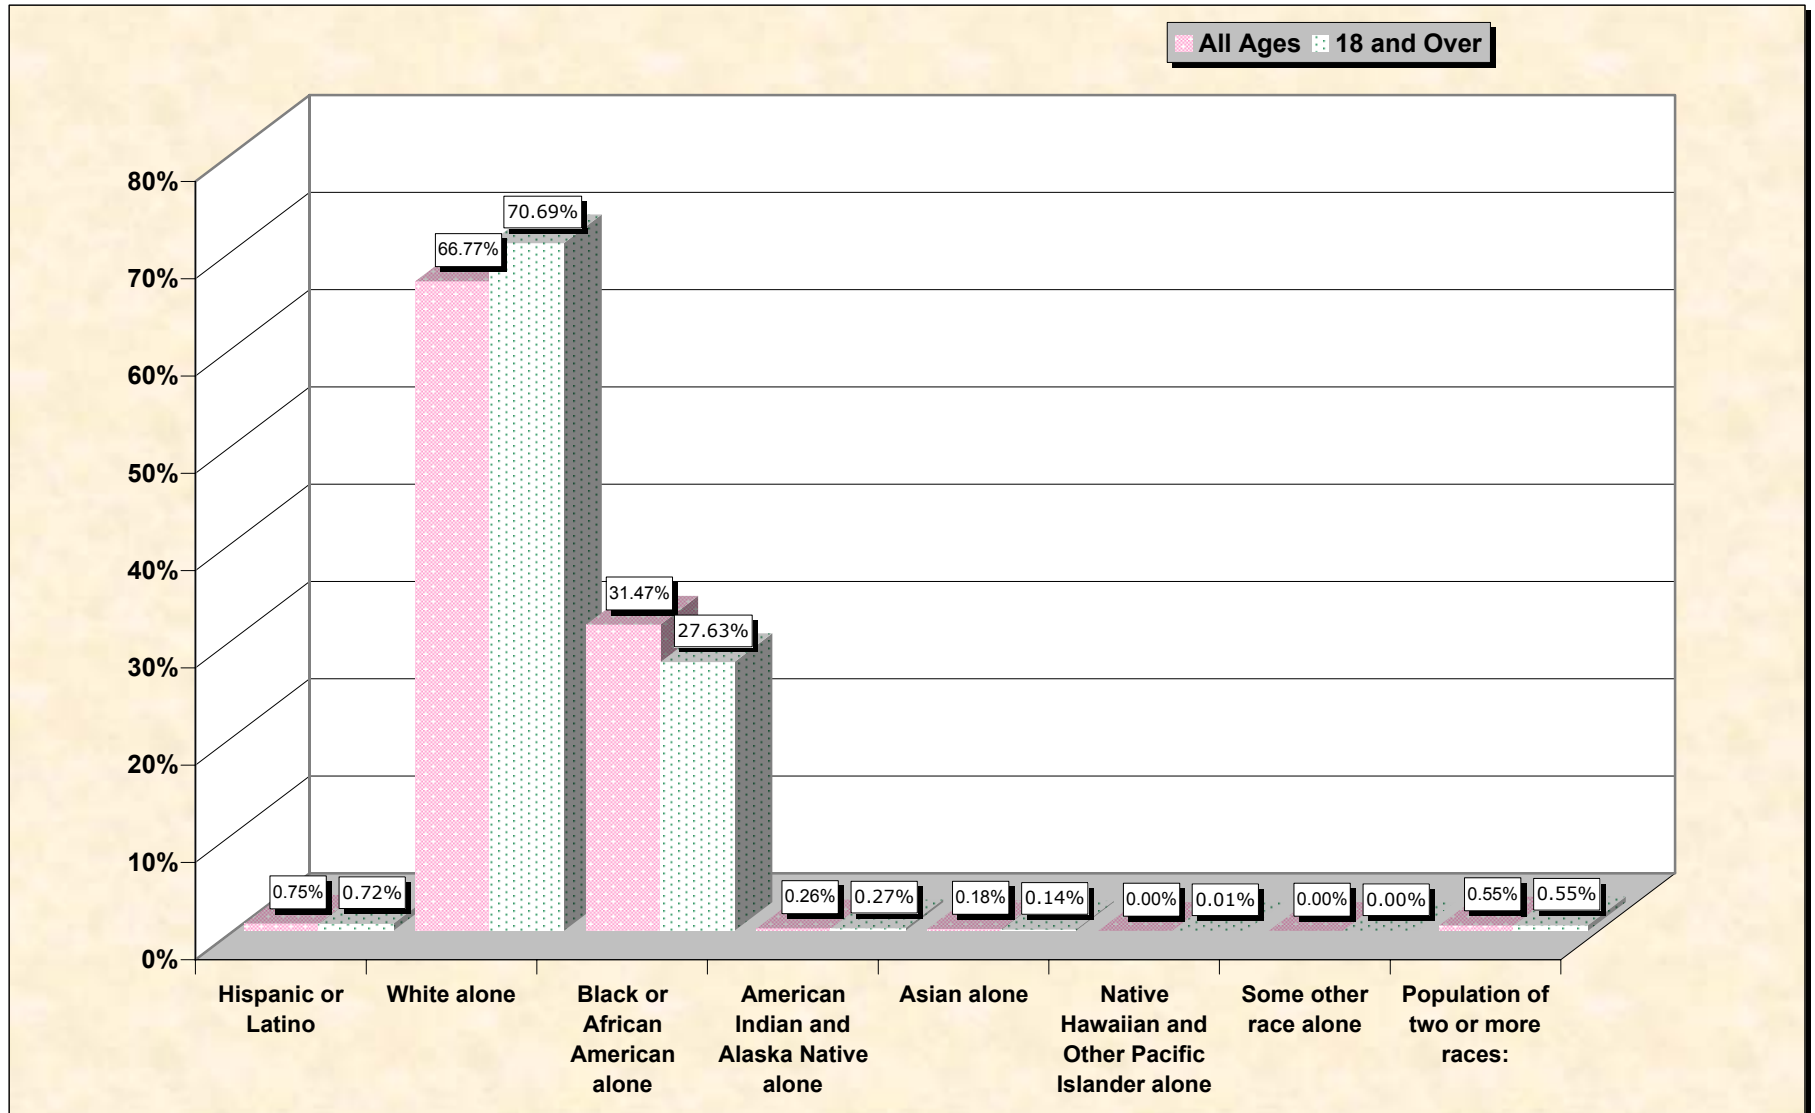

# Population by Race or Ethnicity and Age

# Hispanic or Latino, and not Hispanic by Race and Age Franklin Parish, Louisiana

Source: Data Set: Census 2000 Redistricting Data (Public Law 94-171) Summary File. PL2. HISPANIC OR LATINO, AND NOT HISPANIC OR LATINO BY RACE [73] - Universe: Total population; PL4. HISPANIC OR LATINO, AND NOT HISPANIC OR LATINO BY RACE FOR THE POPULATION 18 YEARS AND OVER [73] - Universe: Total population 18 years and over

**source data for chart**

**HISPANIC OR LATINO, AND NOT HISPANIC OR LATINO BY RACE**

	<b>Franklin Parish, Louisiana</b>
Total:	21,263
Hispanic or Latino	160
Not Hispanic or Latino:	21,103
Population of one race:	20,985
White alone	14,197
Black or African American alone	6,692
American Indian and Alaska Native alone	55
Asian alone	39
Native Hawaiian and Other Pacific Islander alone	1
Some other race alone	1
Population of two or more races:	118

Source: Data Set: Census 2000 Redistricting Data (Public Law 94-171) Summary File. PL2. HISPANIC OR LATINO, AND NOT HISPANIC OR LATINO BY RACE [73] - Universe: Total population

**HISPANIC OR LATINO, AND NOT HISPANIC OR LATINO BY RACE FOR THE POPULATION 18 YEARS AND OVER**