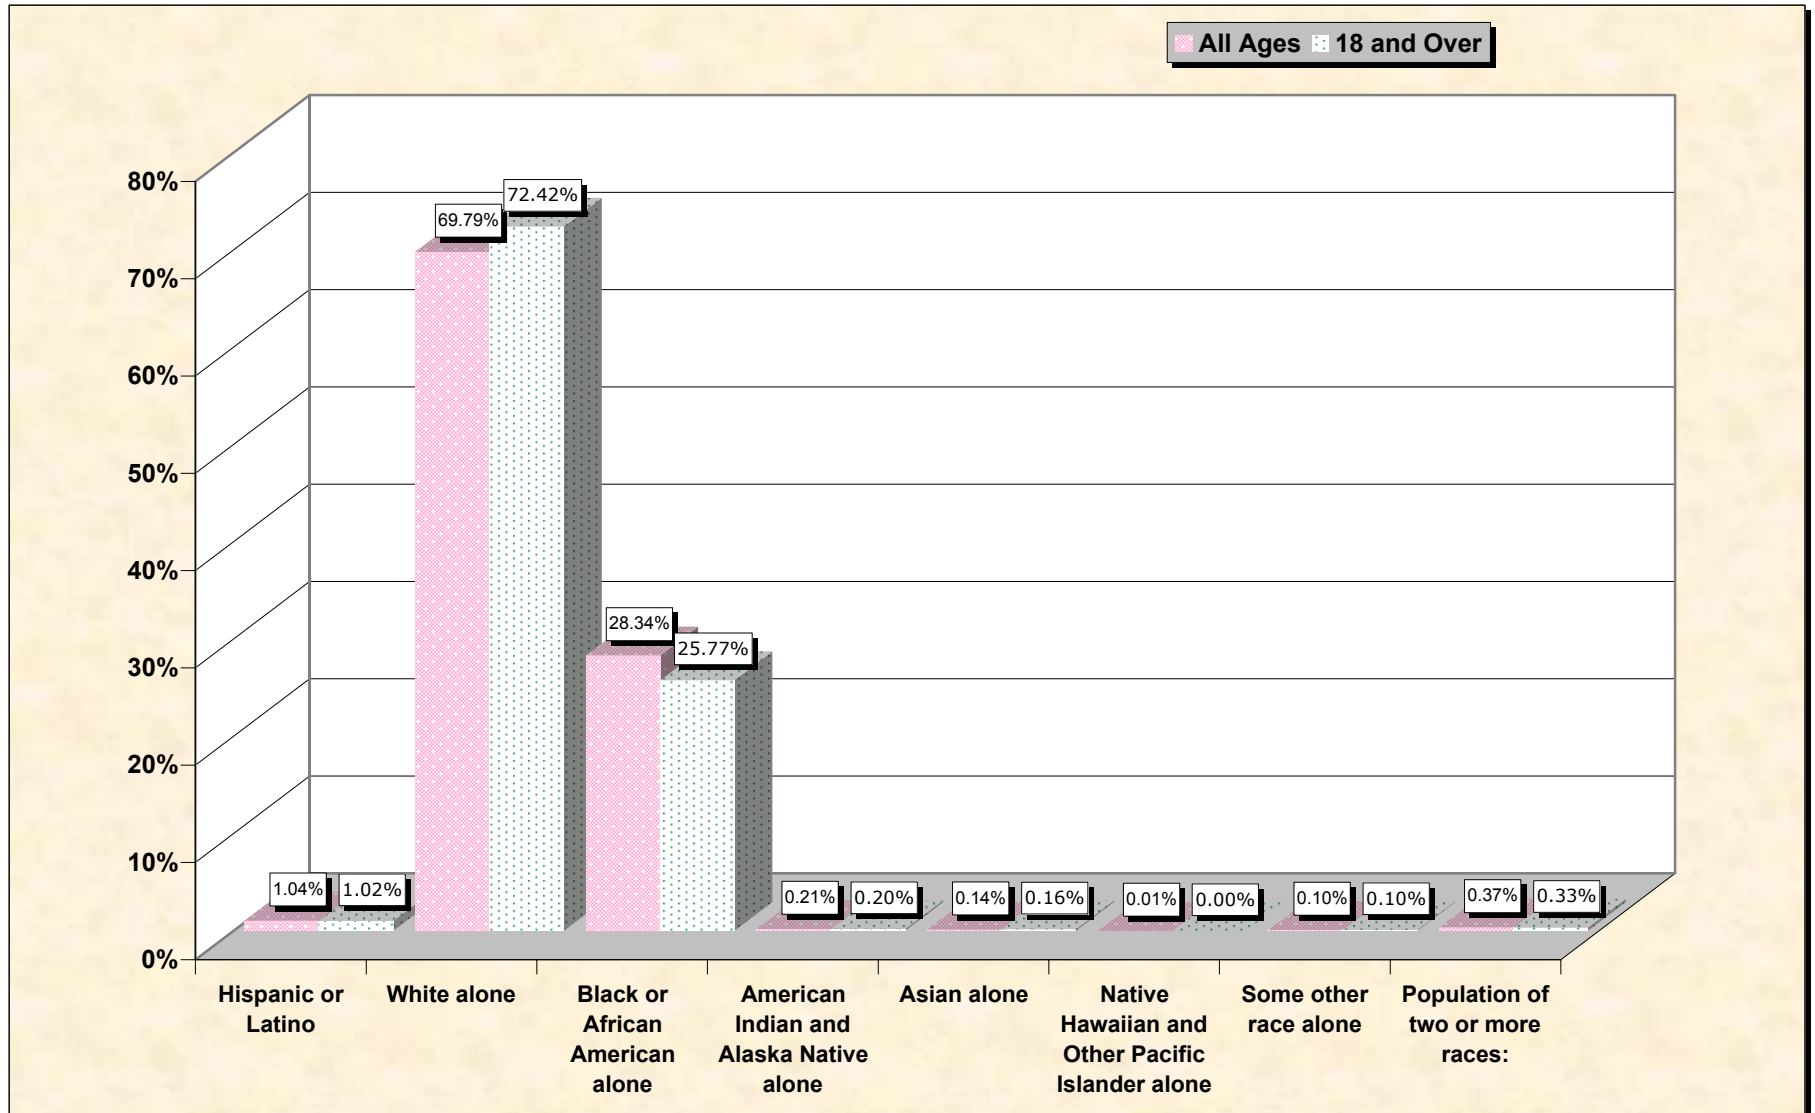

# Population by Race or Ethnicity and Age

# Hispanic or Latino, and not Hispanic by Race and Age Evangeline Parish, Louisiana

Source: Data Set: Census 2000 Redistricting Data (Public Law 94-171) Summary File. PL2. HISPANIC OR LATINO, AND NOT HISPANIC OR LATINO BY RACE [73] - Universe: Total population; PL4. HISPANIC OR LATINO, AND NOT HISPANIC OR LATINO BY RACE FOR THE POPULATION 18 YEARS AND OVER [73] - Universe: Total population 18 years and over

**source data for chart**

**HISPANIC OR LATINO, AND NOT HISPANIC OR LATINO BY RACE**

	<b>Evangeline Parish, Louisiana</b>
Total:	35,434
Hispanic or Latino	368
Not Hispanic or Latino:	35,066
Population of one race:	34,934
White alone	24,730
Black or African American alone	10,041
American Indian and Alaska Native alone	75
Asian alone	51
Native Hawaiian and Other Pacific Islander alone	3
Some other race alone	34
Population of two or more races:	132

Source: Data Set: Census 2000 Redistricting Data (Public Law 94-171) Summary File. PL2. HISPANIC OR LATINO, AND NOT HISPANIC OR LATINO BY RACE [73] - Universe: Total population

**HISPANIC OR LATINO, AND NOT HISPANIC OR LATINO BY RACE FOR THE POPULATION 18 YEARS AND OVER**