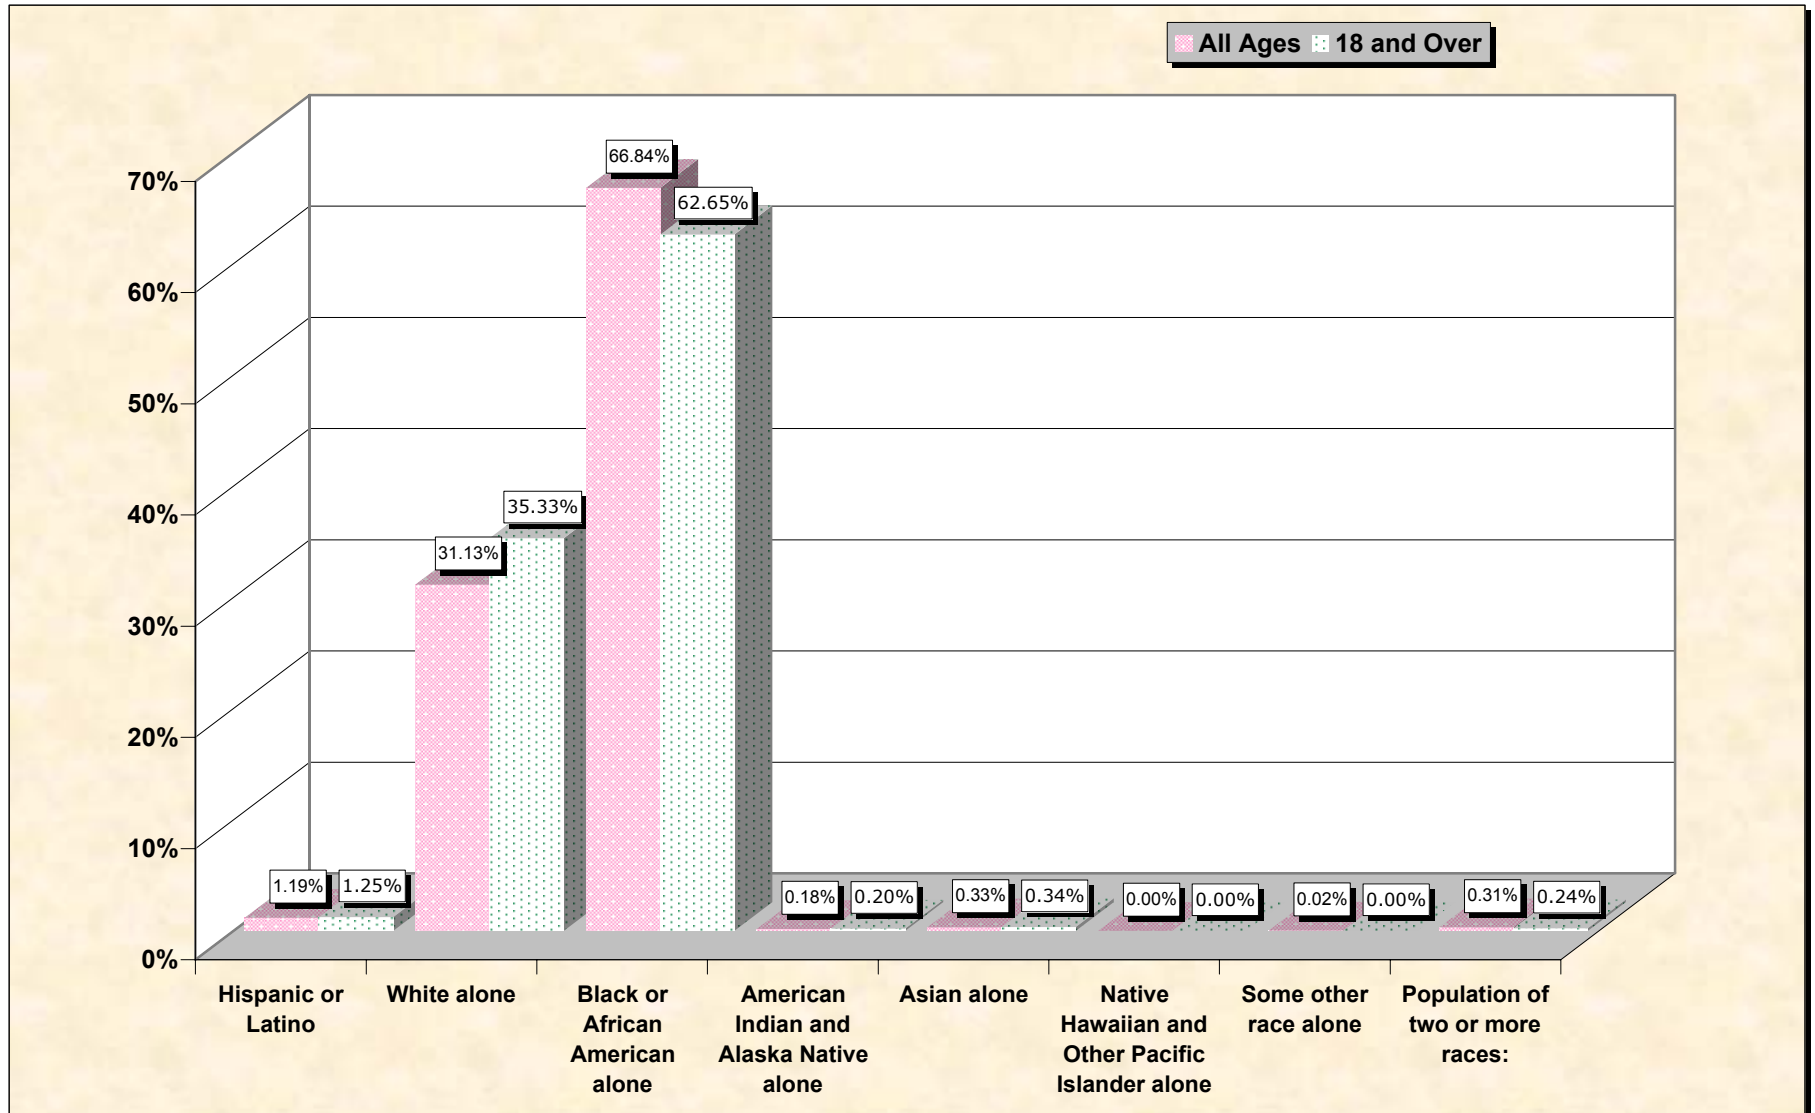

# Population by Race or Ethnicity and Age

# Hispanic or Latino, and not Hispanic by Race and Age East Carroll Parish, Louisiana

Source: Data Set: Census 2000 Redistricting Data (Public Law 94-171) Summary File. PL2. HISPANIC OR LATINO, AND NOT HISPANIC OR LATINO BY RACE [73] - Universe: Total population; PL4. HISPANIC OR LATINO, AND NOT HISPANIC OR LATINO BY RACE FOR THE POPULATION 18 YEARS AND OVER [73] - Universe: Total population 18 years and over

**source data for chart**

**HISPANIC OR LATINO, AND NOT HISPANIC OR LATINO BY RACE**

	<b>East Carroll Parish, Louisiana</b>
Total:	9,421
Hispanic or Latino	112
Not Hispanic or Latino:	9,309
Population of one race:	9,280
White alone	2,933
Black or African American alone	6,297
American Indian and Alaska Native alone	17
Asian alone	31
Native Hawaiian and Other Pacific Islander alone	0
Some other race alone	2
Population of two or more races:	29

Source: Data Set: Census 2000 Redistricting Data (Public Law 94-171) Summary File. PL2. HISPANIC OR LATINO, AND NOT HISPANIC OR LATINO BY RACE [73] - Universe: Total population

**HISPANIC OR LATINO, AND NOT HISPANIC OR LATINO BY RACE FOR THE POPULATION 18 YEARS AND OVER**