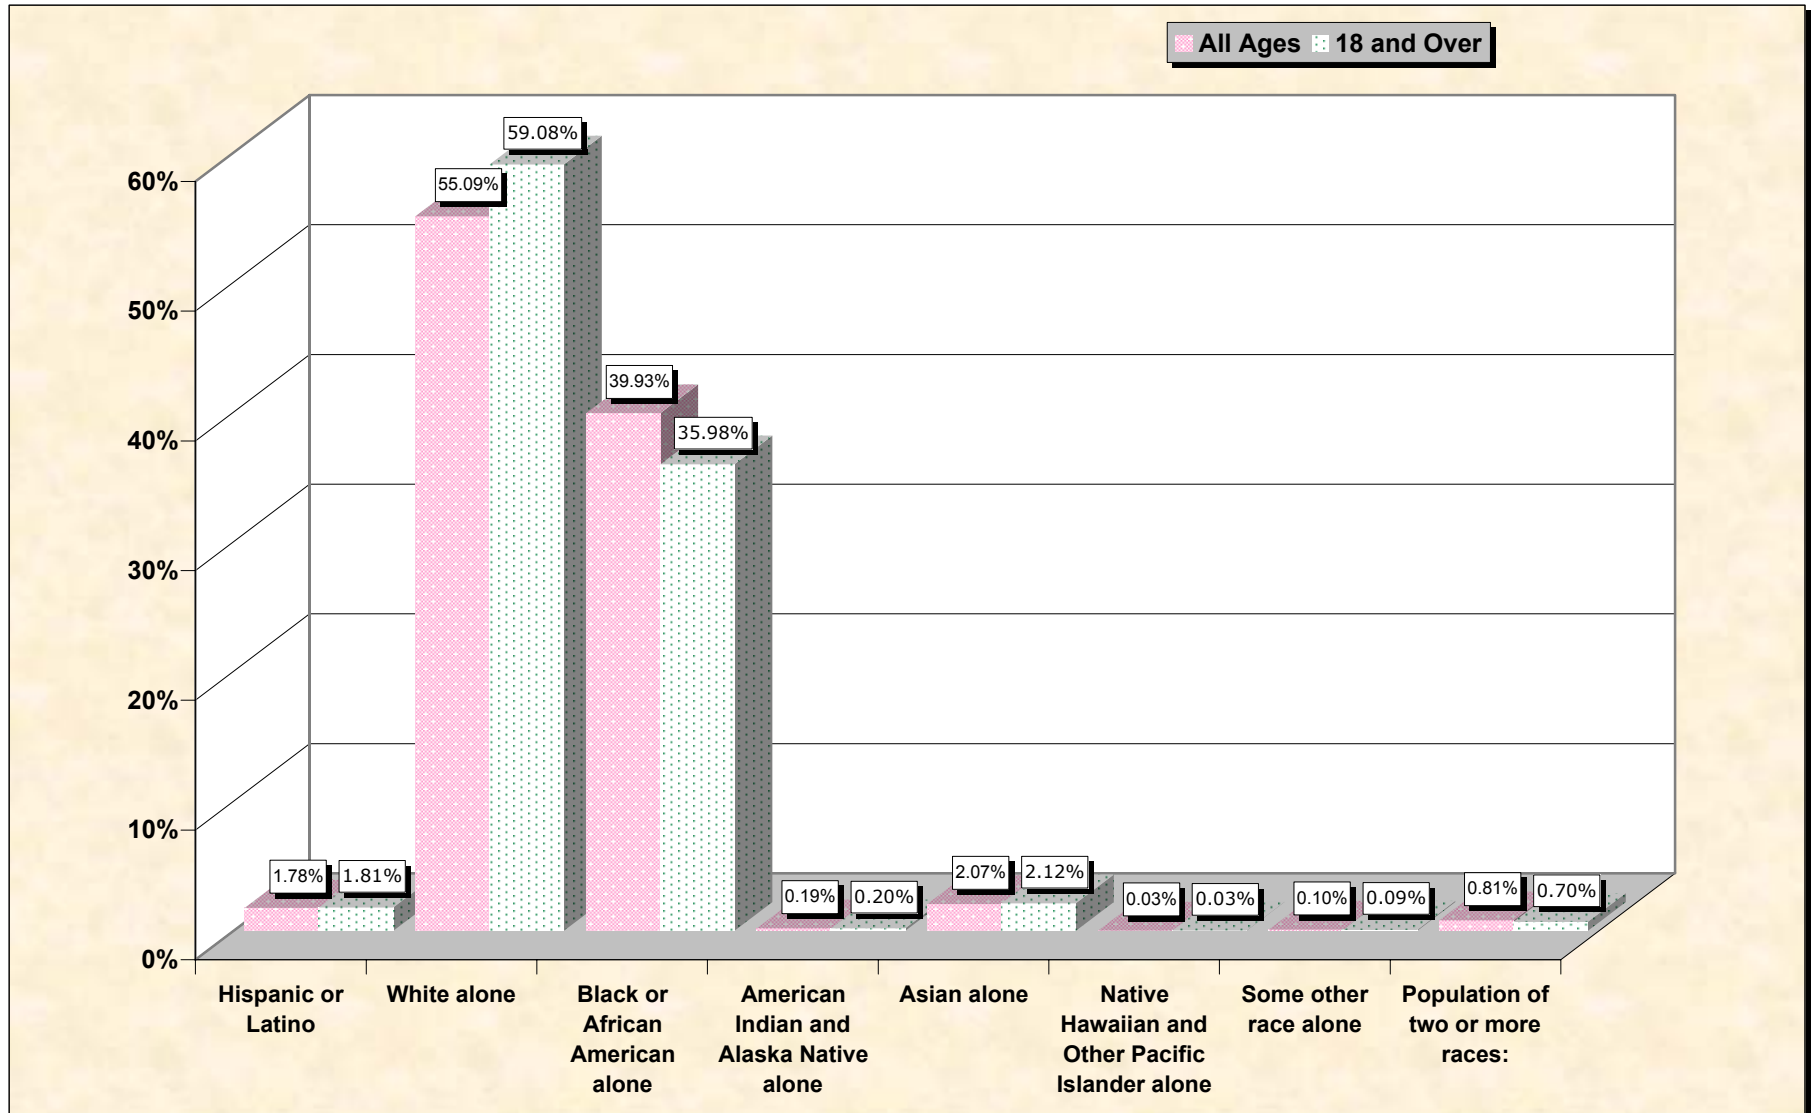

# Population by Race or Ethnicity and Age

# Hispanic or Latino, and not Hispanic by Race and Age East Baton Rouge Parish, Louisiana

Source: Data Set: Census 2000 Redistricting Data (Public Law 94-171) Summary File. PL2. HISPANIC OR LATINO, AND NOT HISPANIC OR LATINO BY RACE [73] - Universe: Total population; PL4. HISPANIC OR LATINO, AND NOT HISPANIC OR LATINO BY RACE FOR THE POPULATION 18 YEARS AND OVER [73] - Universe: Total population 18 years and over

**source data for chart**

**HISPANIC OR LATINO, AND NOT HISPANIC OR LATINO BY RACE**

	<b>East Baton Rouge Parish, Louisiana</b>
Total:	412,852
Hispanic or Latino	7,363
Not Hispanic or Latino:	405,489
Population of one race:	402,161
White alone	227,445
Black or African American alone	164,853
American Indian and Alaska Native alone	793
Asian alone	8,534
Native Hawaiian and Other Pacific Islander alone	109
Some other race alone	427
Population of two or more races:	3,328

Source: Data Set: Census 2000 Redistricting Data (Public Law 94-171) Summary File. PL2. HISPANIC OR LATINO, AND NOT HISPANIC OR LATINO BY RACE [73] - Universe: Total population

**HISPANIC OR LATINO, AND NOT HISPANIC OR LATINO BY RACE FOR THE POPULATION 18 YEARS AND OVER**