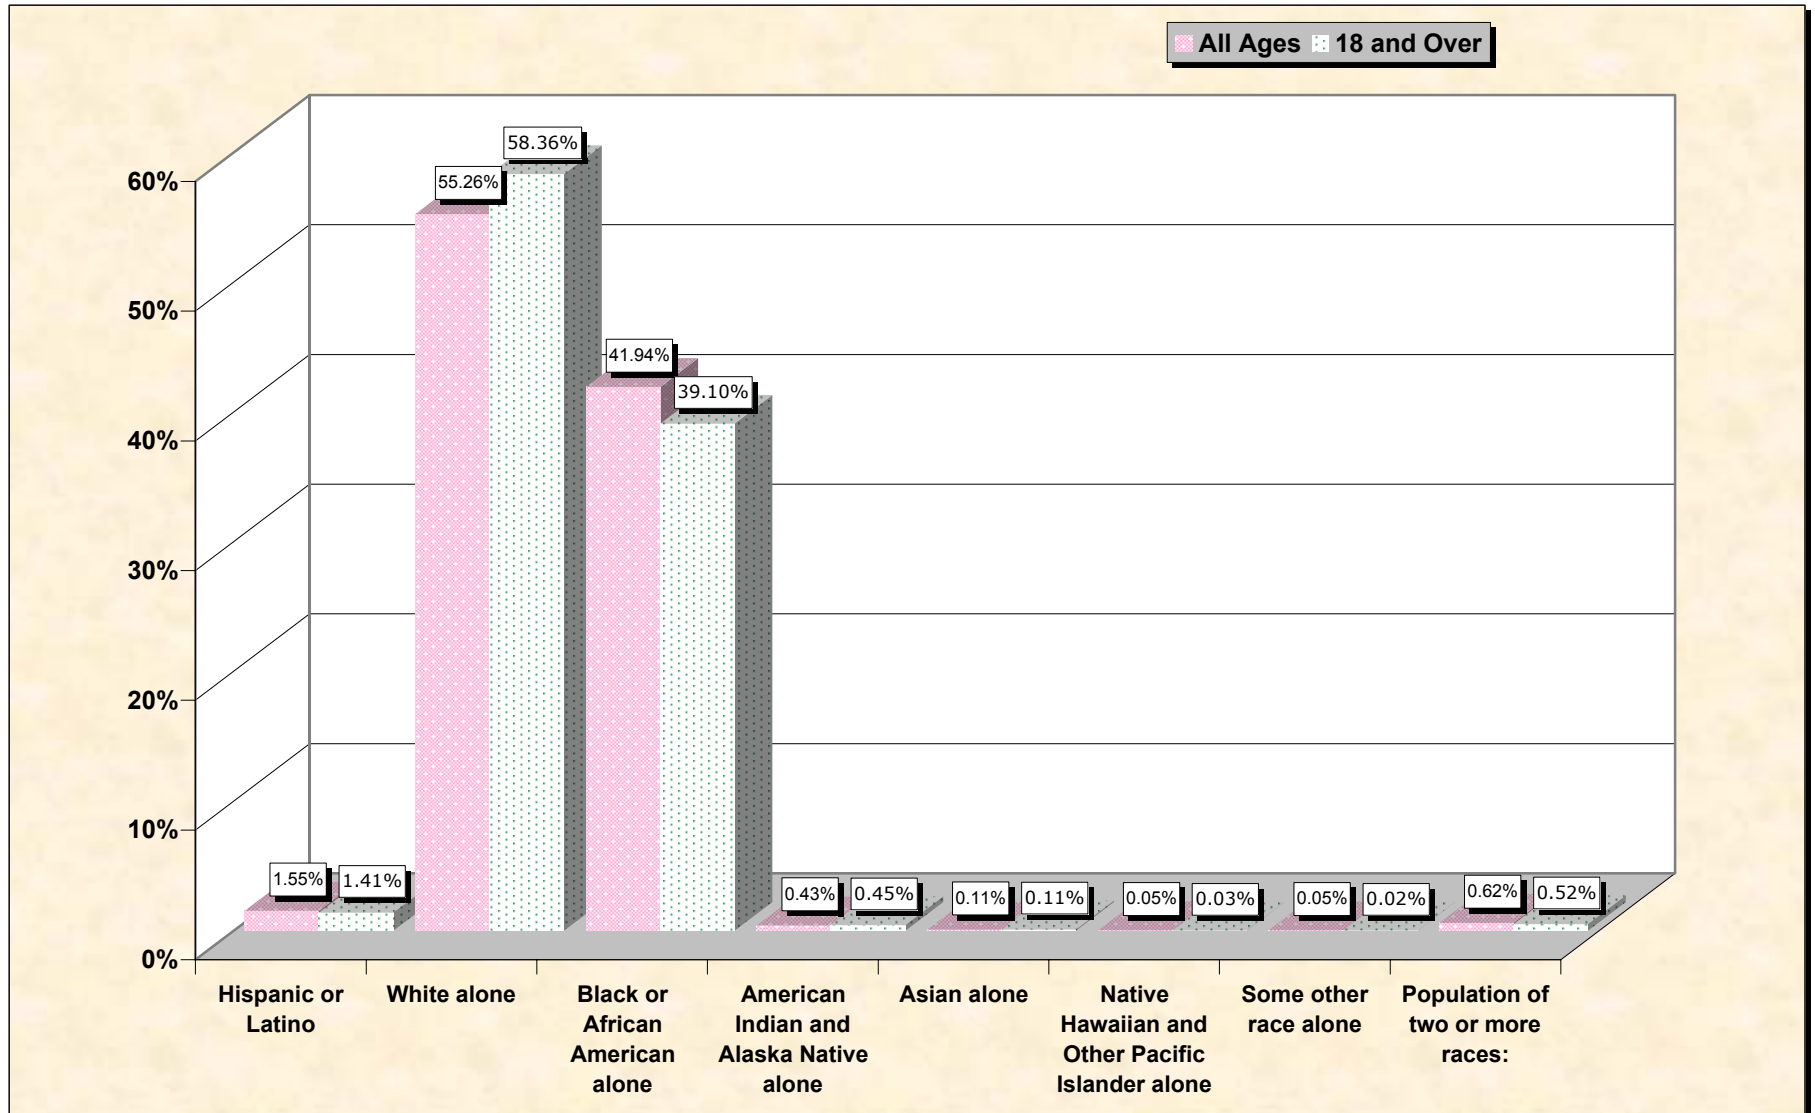

Population by Race or Ethnicity and Age

De Soto Parish, Louisiana

Data Set: Census 2000 Redistricting Data (Public Law 94-171) Summary File

www.fairdata2000.com

[3-Oct-02](#)

Hispanic or Latino, and not Hispanic by Race and Age De Soto Parish, Louisiana

Source: Data Set: Census 2000 Redistricting Data (Public Law 94-171) Summary File. PL2. HISPANIC OR LATINO, AND NOT HISPANIC OR LATINO BY RACE [73] - Universe: Total population; PL4. HISPANIC OR LATINO, AND NOT HISPANIC OR LATINO BY RACE FOR THE POPULATION 18 YEARS AND OVER [73] - Universe: Total population 18 years and over

source data for chart

HISPANIC OR LATINO, AND NOT HISPANIC OR LATINO BY RACE

	De Soto Parish, Louisiana
Total:	25,494
Hispanic or Latino	396
Not Hispanic or Latino:	25,098
Population of one race:	24,940
White alone	14,089
Black or African American alone	10,691
American Indian and Alaska Native alone	109
Asian alone	27
Native Hawaiian and Other Pacific Islander alone	12
Some other race alone	12
Population of two or more races:	158

Source: Data Set: Census 2000 Redistricting Data (Public Law 94-171) Summary File. PL2. HISPANIC OR LATINO, AND NOT HISPANIC OR LATINO BY RACE [73] - Universe: Total population

HISPANIC OR LATINO, AND NOT HISPANIC OR LATINO BY RACE FOR THE POPULATION 18 YEARS AND OVER