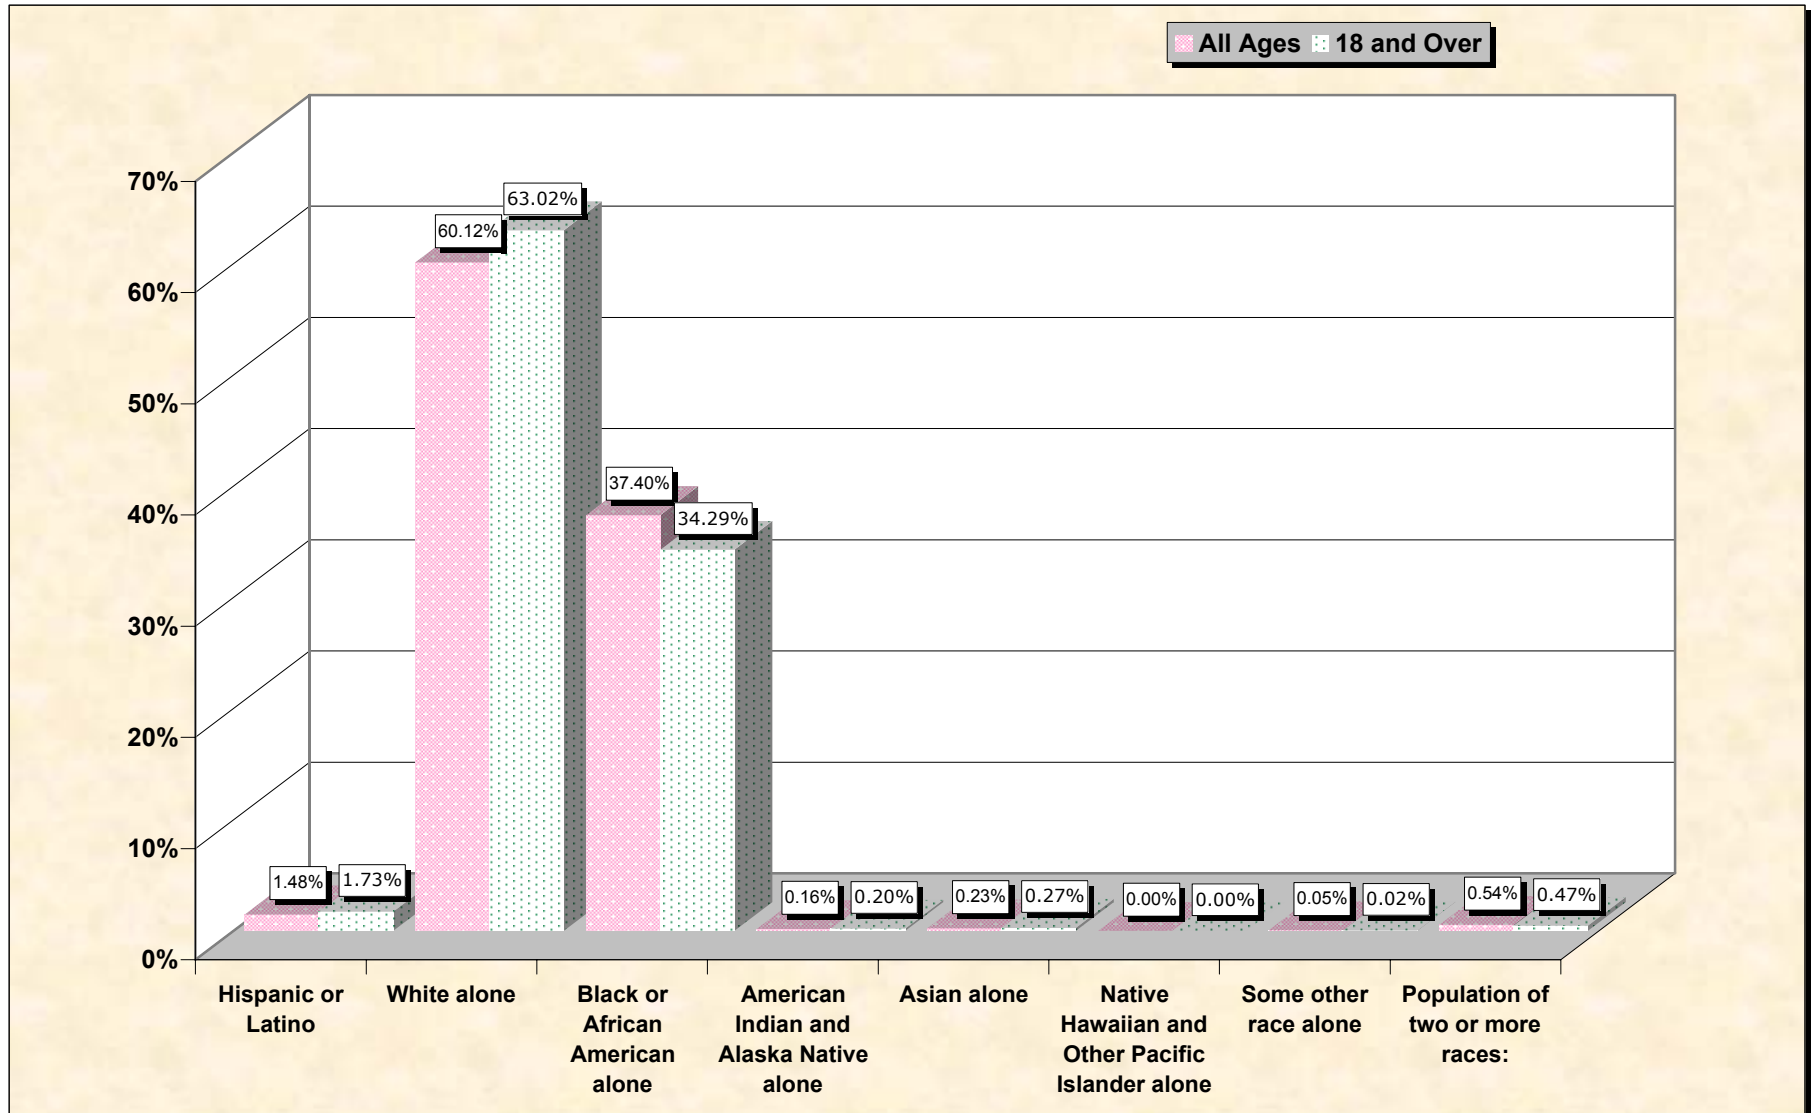

Population by Race or Ethnicity and Age

Concordia Parish, Louisiana

Data Set: Census 2000 Redistricting Data (Public Law 94-171) Summary File

www.fairdata2000.com

[3-Oct-02](#)

Hispanic or Latino, and not Hispanic by Race and Age Concordia Parish, Louisiana

Source: Data Set: Census 2000 Redistricting Data (Public Law 94-171) Summary File. PL2. HISPANIC OR LATINO, AND NOT HISPANIC OR LATINO BY RACE [73] - Universe: Total population; PL4. HISPANIC OR LATINO, AND NOT HISPANIC OR LATINO BY RACE FOR THE POPULATION 18 YEARS AND OVER [73] - Universe: Total population 18 years and over

Source: Data Set: Census 2000 Redistricting Data (Public Law 94-171) Summary File. PL2. HISPANIC OR LATINO, AND NOT HISPANIC OR LATINO BY RACE [73] - Universe: Total population

HISPANIC OR LATINO, AND NOT HISPANIC OR LATINO BY RACE FOR THE POPULATION 18 YEARS AND OVER

Source: Data Set: Census 2000 Redistricting Data (Public Law 94-171) Summary File. PL4. HISPANIC OR LATINO, AND NOT HISPANIC OR LATINO BY RACE FOR THE POPULATION 18 YEARS AND OVER [73] - Universe: Total population 18 years and over