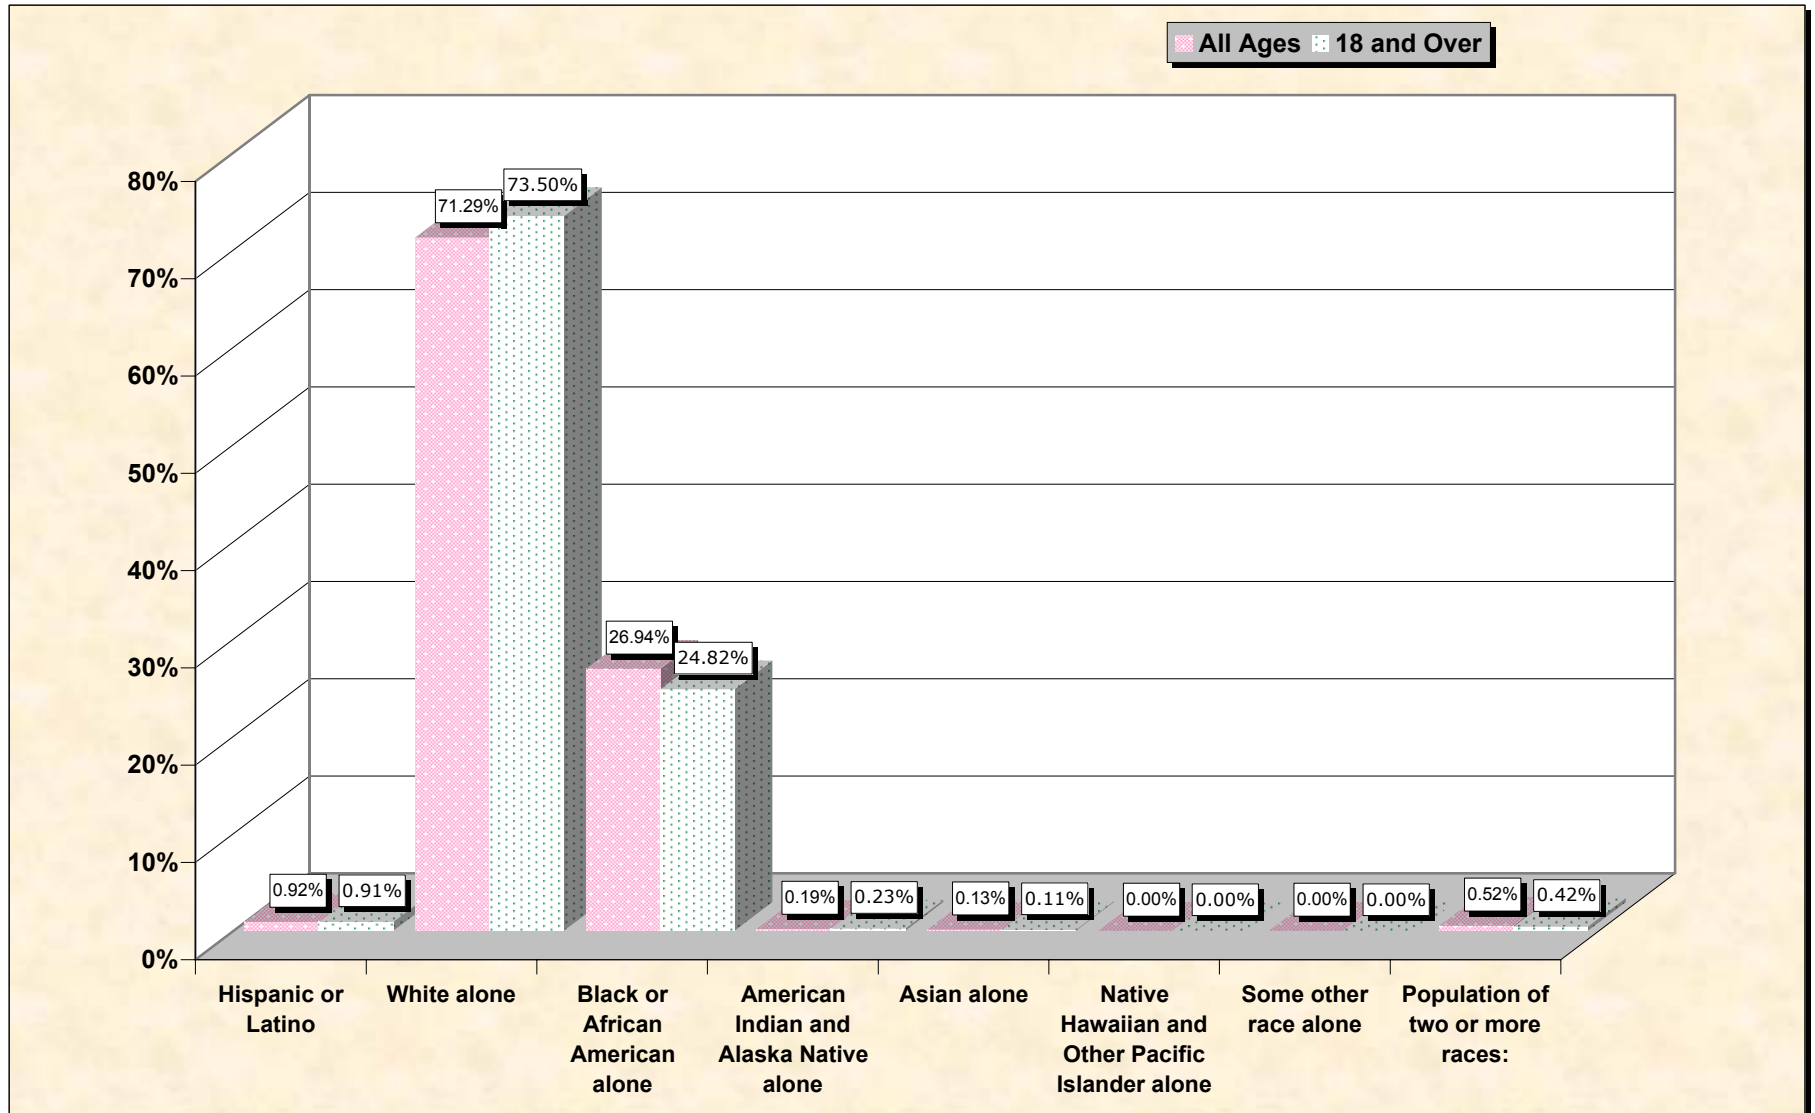

Source: Data Set: Census 2000 Redistricting Data (Public Law 94-171) Summary File. PL2. HISPANIC OR LATINO, AND NOT HISPANIC OR LATINO BY RACE [73] - Universe: Total population; PL4. HISPANIC OR LATINO, AND NOT HISPANIC OR LATINO BY RACE FOR THE POPULATION 18 YEARS AND OVER [73] - Universe: Total population 18 years and over

source data for chart

HISPANIC OR LATINO, AND NOT HISPANIC OR LATINO BY RACE

	Catahoula Parish, Louisiana
Total:	10,920
Hispanic or Latino	101
Not Hispanic or Latino:	10,819
Population of one race:	10,762
White alone	7,785
Black or African American alone	2,942
American Indian and Alaska Native alone	21
Asian alone	14
Native Hawaiian and Other Pacific Islander alone	0
Some other race alone	0
Population of two or more races:	57

Source: Data Set: Census 2000 Redistricting Data (Public Law 94-171) Summary File. PL2. HISPANIC OR LATINO, AND NOT HISPANIC OR LATINO BY RACE [73] - Universe: Total population

HISPANIC OR LATINO, AND NOT HISPANIC OR LATINO BY RACE FOR THE POPULATION 18 YEARS AND OVER

Source: Data Set: Census 2000 Redistricting Data (Public Law 94-171) Summary File. PL4. HISPANIC OR LATINO, AND NOT HISPANIC OR LATINO BY RACE FOR THE POPULATION 18 YEARS AND OVER [73] - Universe: Total population 18 years and over