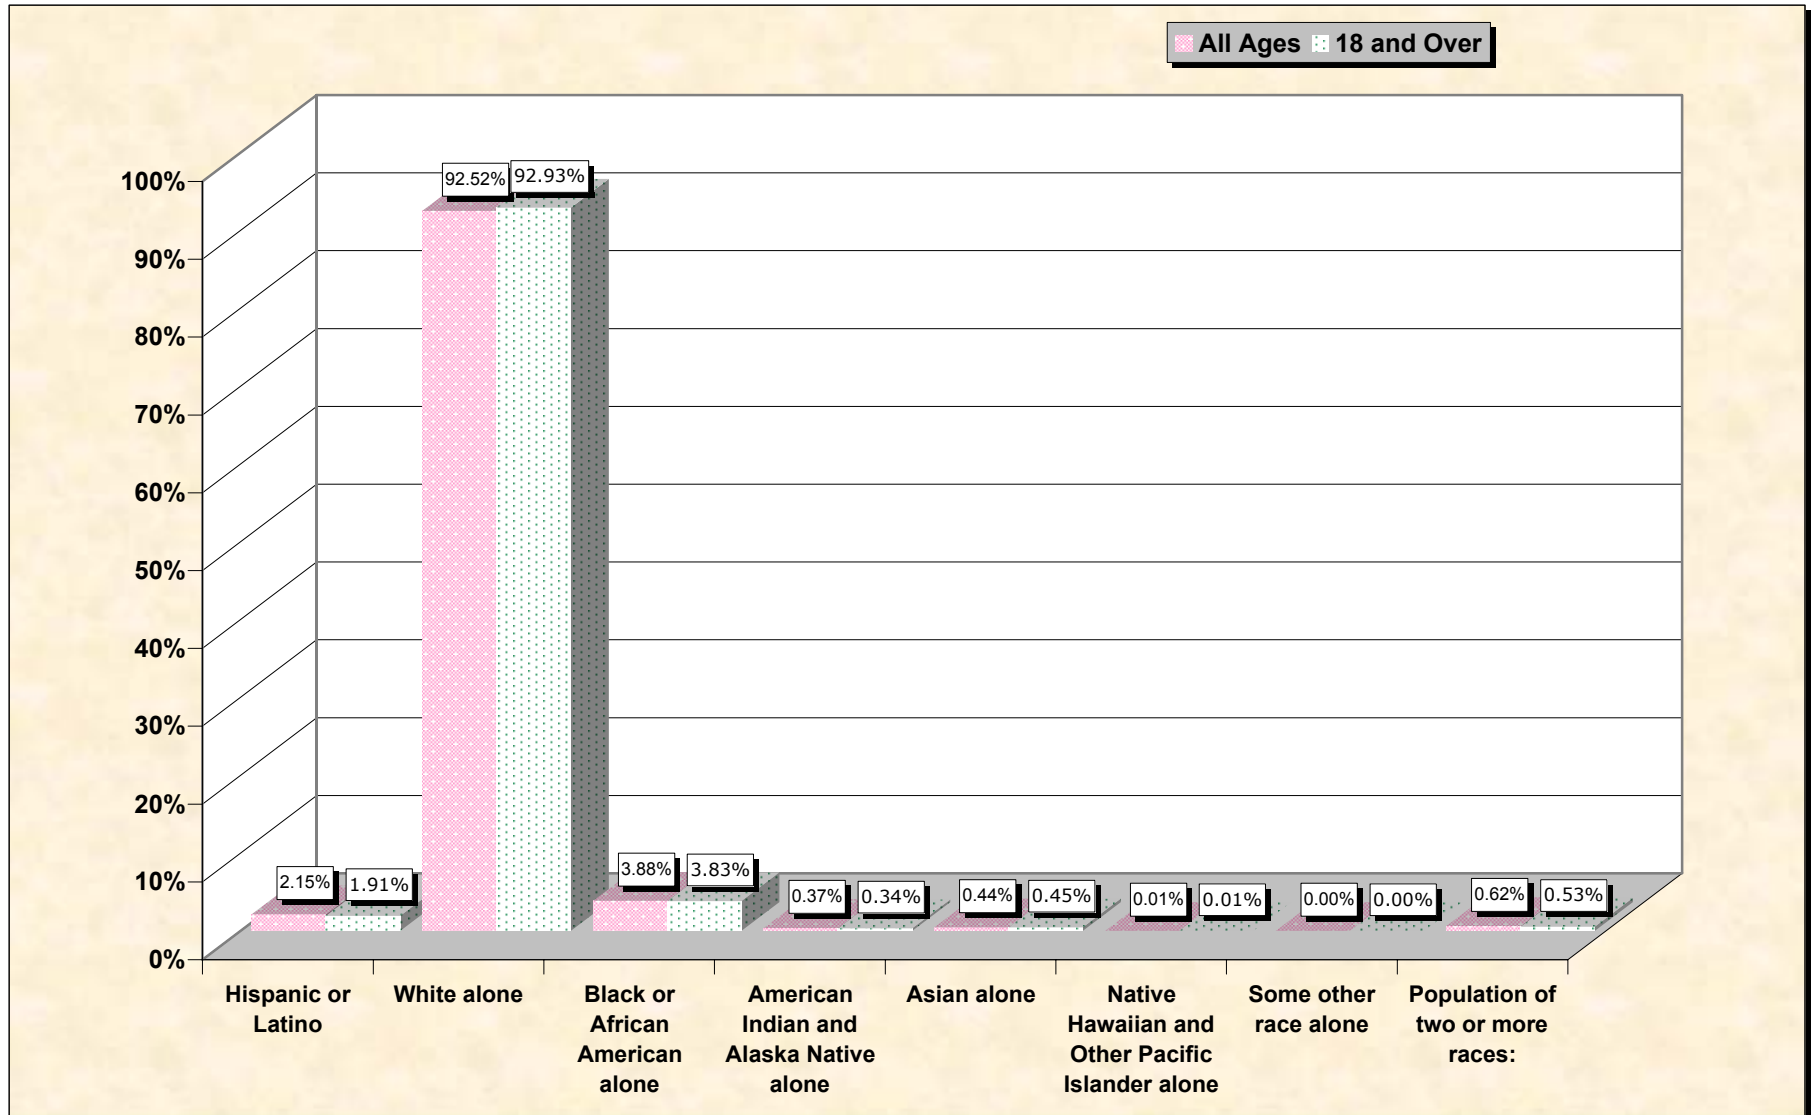

Population by Race or Ethnicity and Age

Cameron Parish, Louisiana

Data Set: Census 2000 Redistricting Data (Public Law 94-171) Summary File

www.fairdata2000.com

[3-Oct-02](#)

Hispanic or Latino, and not Hispanic by Race and Age Cameron Parish, Louisiana

Source: Data Set: Census 2000 Redistricting Data (Public Law 94-171) Summary File. PL2. HISPANIC OR LATINO, AND NOT HISPANIC OR LATINO BY RACE [73] - Universe: Total population; PL4. HISPANIC OR LATINO, AND NOT HISPANIC OR LATINO BY RACE FOR THE POPULATION 18 YEARS AND OVER [73] - Universe: Total population 18 years and over

source data for chart

HISPANIC OR LATINO, AND NOT HISPANIC OR LATINO BY RACE

	Cameron Parish, Louisiana
Total:	9,991
Hispanic or Latino	215
Not Hispanic or Latino:	9,776
Population of one race:	9,714
White alone	9,244
Black or African American alone	388
American Indian and Alaska Native alone	37
Asian alone	44
Native Hawaiian and Other Pacific Islander alone	1
Some other race alone	0
Population of two or more races:	62

Source: Data Set: Census 2000 Redistricting Data (Public Law 94-171) Summary File. PL2. HISPANIC OR LATINO, AND NOT HISPANIC OR LATINO BY RACE [73] - Universe: Total population

HISPANIC OR LATINO, AND NOT HISPANIC OR LATINO BY RACE FOR THE POPULATION 18 YEARS AND OVER