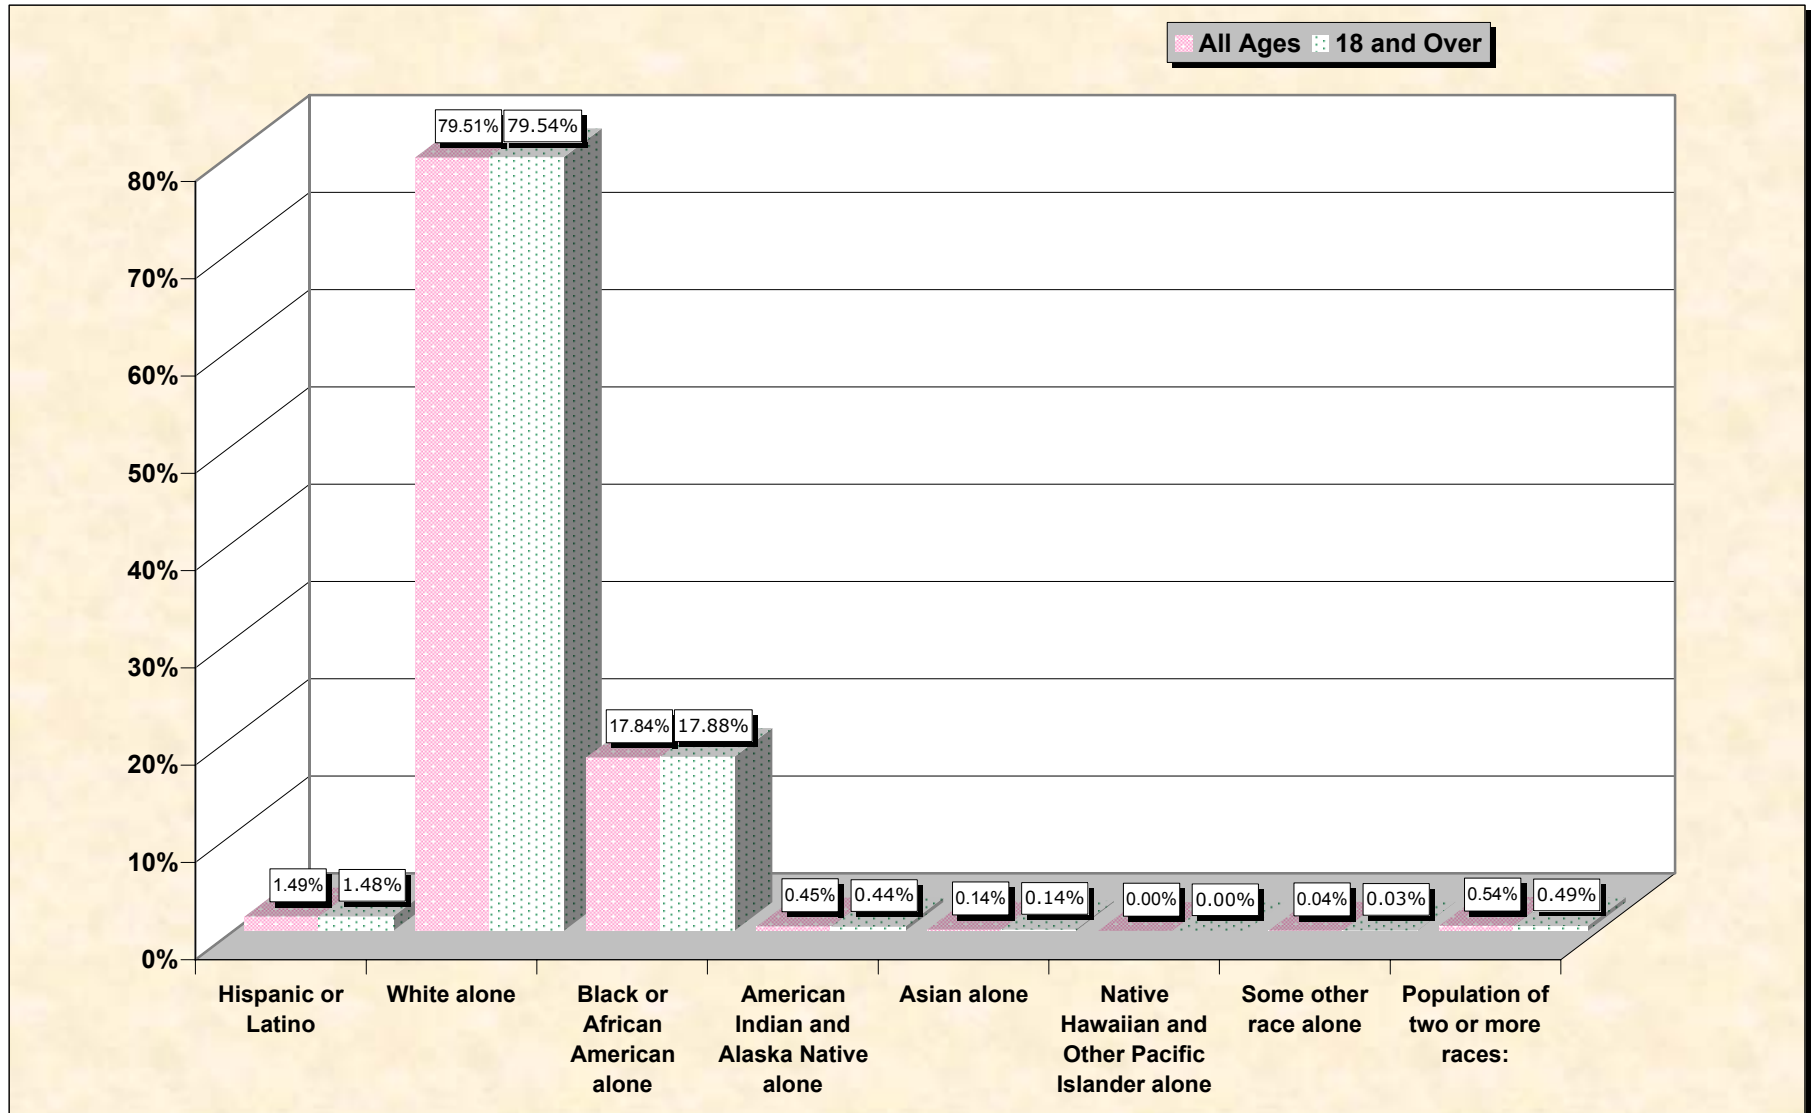

# Population by Race or Ethnicity and Age

# Hispanic or Latino, and not Hispanic by Race and Age Caldwell Parish, Louisiana

Source: Data Set: Census 2000 Redistricting Data (Public Law 94-171) Summary File. PL2. HISPANIC OR LATINO, AND NOT HISPANIC OR LATINO BY RACE [73] - Universe: Total population; PL4. HISPANIC OR LATINO, AND NOT HISPANIC OR LATINO BY RACE FOR THE POPULATION 18 YEARS AND OVER [73] - Universe: Total population 18 years and over

Source: Data Set: Census 2000 Redistricting Data (Public Law 94-171) Summary File. PL2. HISPANIC OR LATINO, AND NOT HISPANIC OR LATINO BY RACE [73] - Universe: Total population

**HISPANIC OR LATINO, AND NOT HISPANIC OR LATINO BY RACE FOR THE POPULATION 18 YEARS AND OVER**

Source: Data Set: Census 2000 Redistricting Data (Public Law 94-171) Summary File. PL4. HISPANIC OR LATINO, AND NOT HISPANIC OR LATINO BY RACE FOR THE POPULATION 18 YEARS AND OVER [73] - Universe: Total population 18 years and over