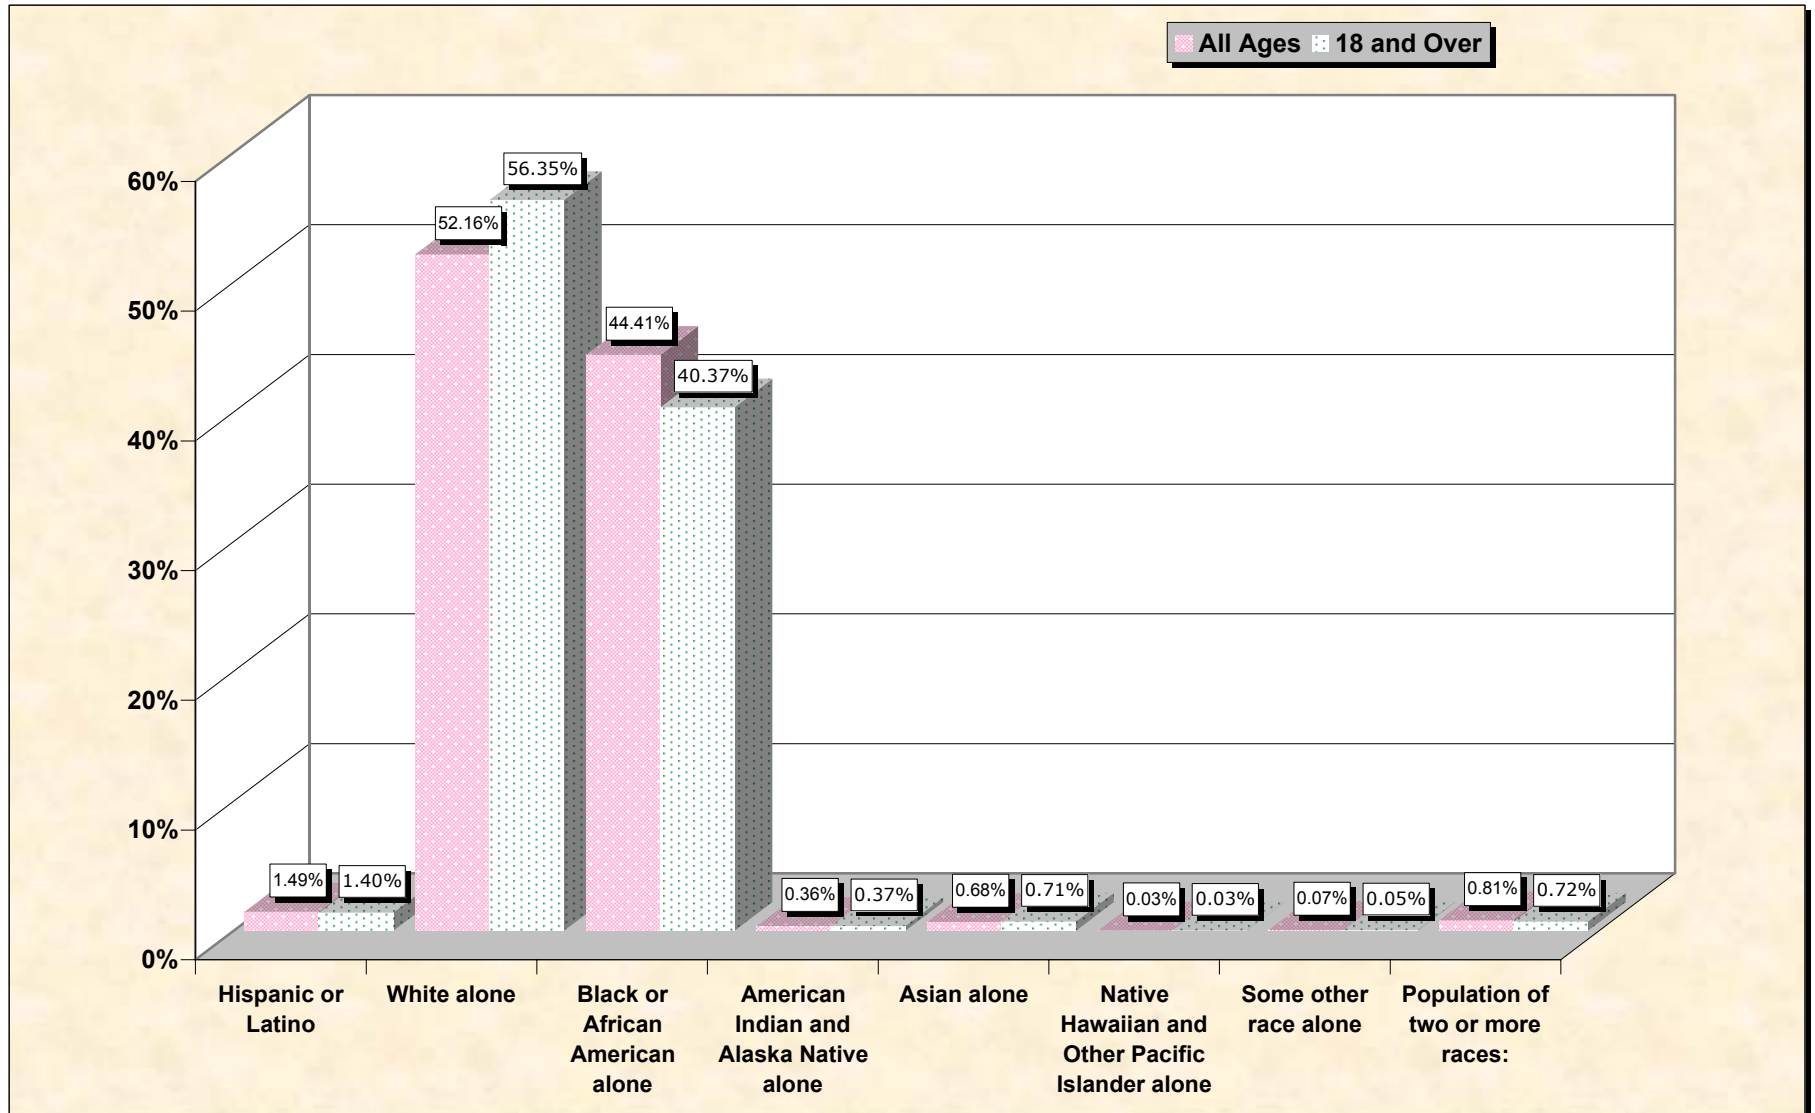

Population by Race or Ethnicity and Age

Caddo Parish, Louisiana

Data Set: Census 2000 Redistricting Data (Public Law 94-171) Summary File

www.fairdata2000.com

[3-Oct-02](#)

Hispanic or Latino, and not Hispanic by Race and Age Caddo Parish, Louisiana

Source: Data Set: Census 2000 Redistricting Data (Public Law 94-171) Summary File. PL2. HISPANIC OR LATINO, AND NOT HISPANIC OR LATINO BY RACE [73] - Universe: Total population; PL4. HISPANIC OR LATINO, AND NOT HISPANIC OR LATINO BY RACE FOR THE POPULATION 18 YEARS AND OVER [73] - Universe: Total population 18 years and over

Source: Data Set: Census 2000 Redistricting Data (Public Law 94-171) Summary File. PL2. HISPANIC OR LATINO, AND NOT HISPANIC OR LATINO BY RACE [73] - Universe: Total population

HISPANIC OR LATINO, AND NOT HISPANIC OR LATINO BY RACE FOR THE POPULATION 18 YEARS AND OVER

Source: Data Set: Census 2000 Redistricting Data (Public Law 94-171) Summary File. PL4. HISPANIC OR LATINO, AND NOT HISPANIC OR LATINO BY RACE FOR THE POPULATION 18 YEARS AND OVER [73] - Universe: Total population 18 years and over