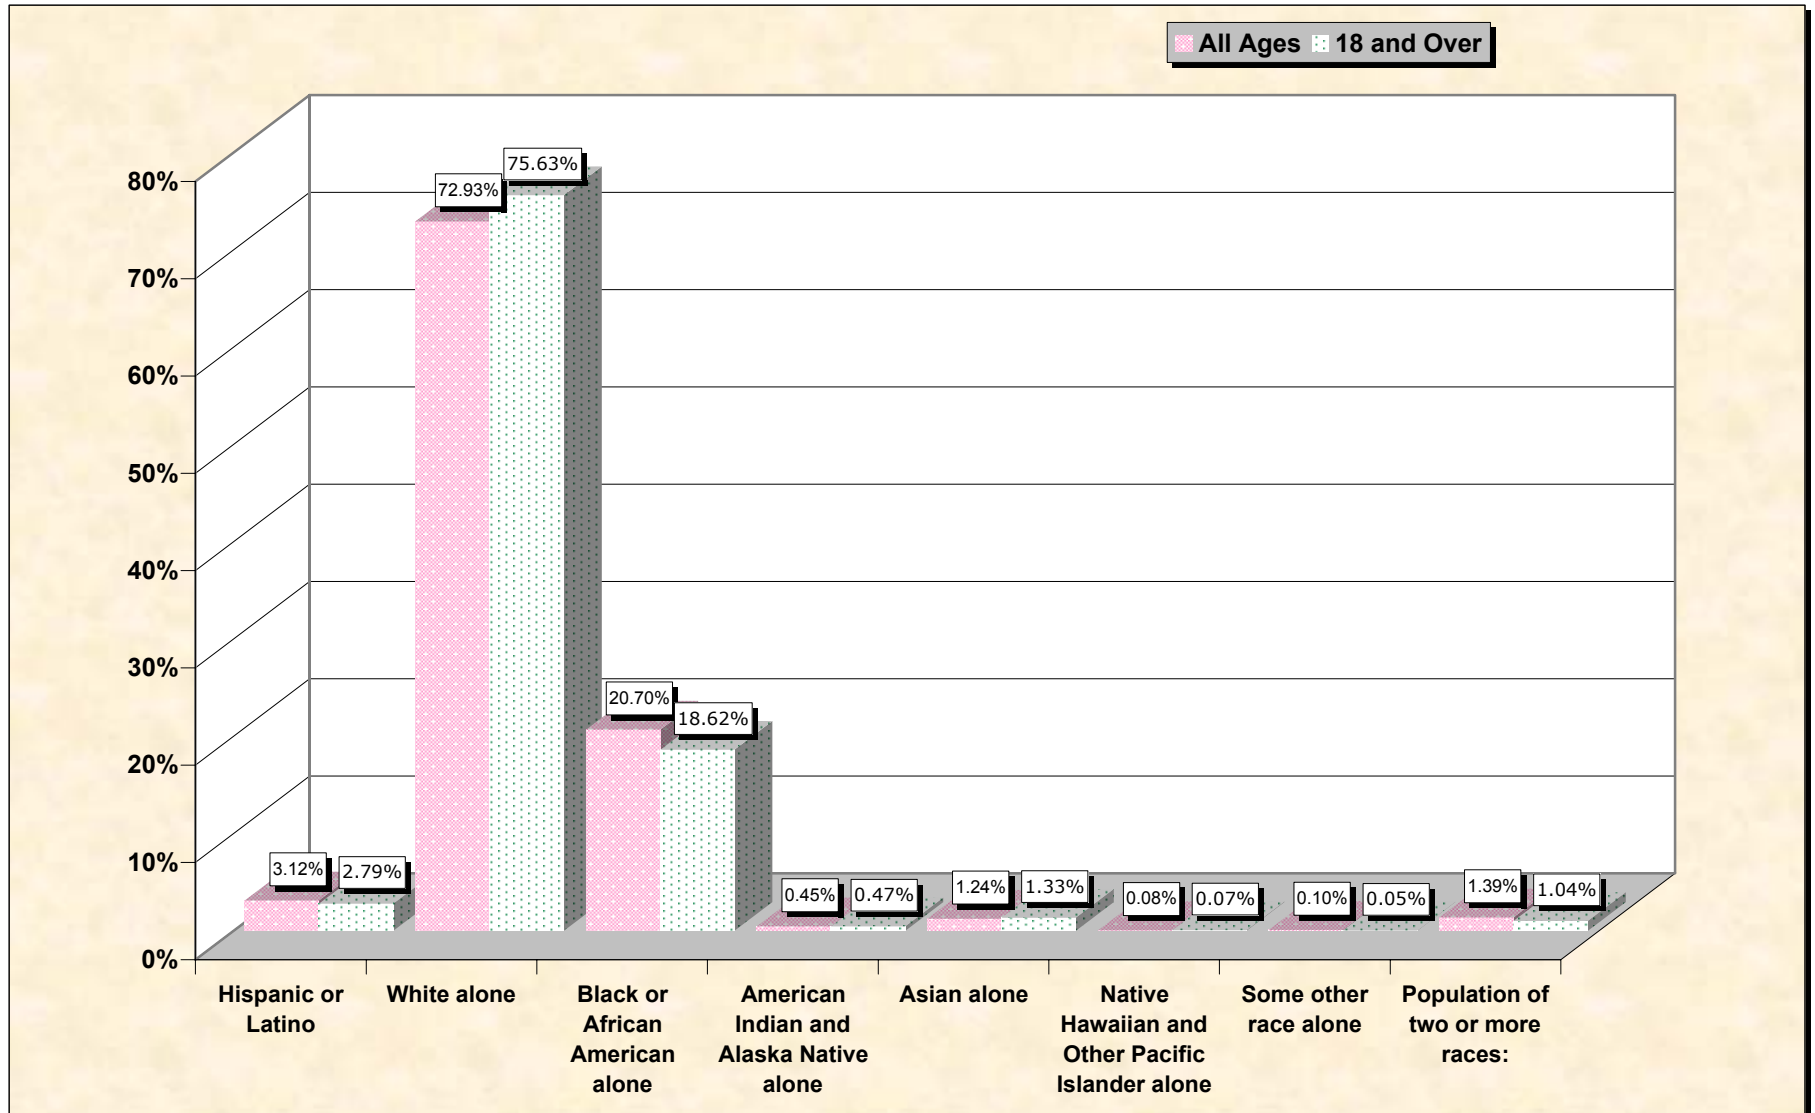

Population by Race or Ethnicity and Age

Bossier Parish, Louisiana

Data Set: Census 2000 Redistricting Data (Public Law 94-171) Summary File

www.fairdata2000.com

[3-Oct-02](#)

Hispanic or Latino, and not Hispanic by Race and Age Bossier Parish, Louisiana

Source: Data Set: Census 2000 Redistricting Data (Public Law 94-171) Summary File. PL2. HISPANIC OR LATINO, AND NOT HISPANIC OR LATINO BY RACE [73] - Universe: Total population; PL4. HISPANIC OR LATINO, AND NOT HISPANIC OR LATINO BY RACE FOR THE POPULATION 18 YEARS AND OVER [73] - Universe: Total population 18 years and over

source data for chart

HISPANIC OR LATINO, AND NOT HISPANIC OR LATINO BY RACE

	Bossier Parish, Louisiana
Total:	98,310
Hispanic or Latino	3,063
Not Hispanic or Latino:	95,247
Population of one race:	93,877
White alone	71,701
Black or African American alone	20,347
American Indian and Alaska Native alone	440
Asian alone	1,216
Native Hawaiian and Other Pacific Islander alone	79
Some other race alone	94
Population of two or more races:	1,370

Source: Data Set: Census 2000 Redistricting Data (Public Law 94-171) Summary File. PL2. HISPANIC OR LATINO, AND NOT HISPANIC OR LATINO BY RACE [73] - Universe: Total population

HISPANIC OR LATINO, AND NOT HISPANIC OR LATINO BY RACE FOR THE POPULATION 18 YEARS AND OVER