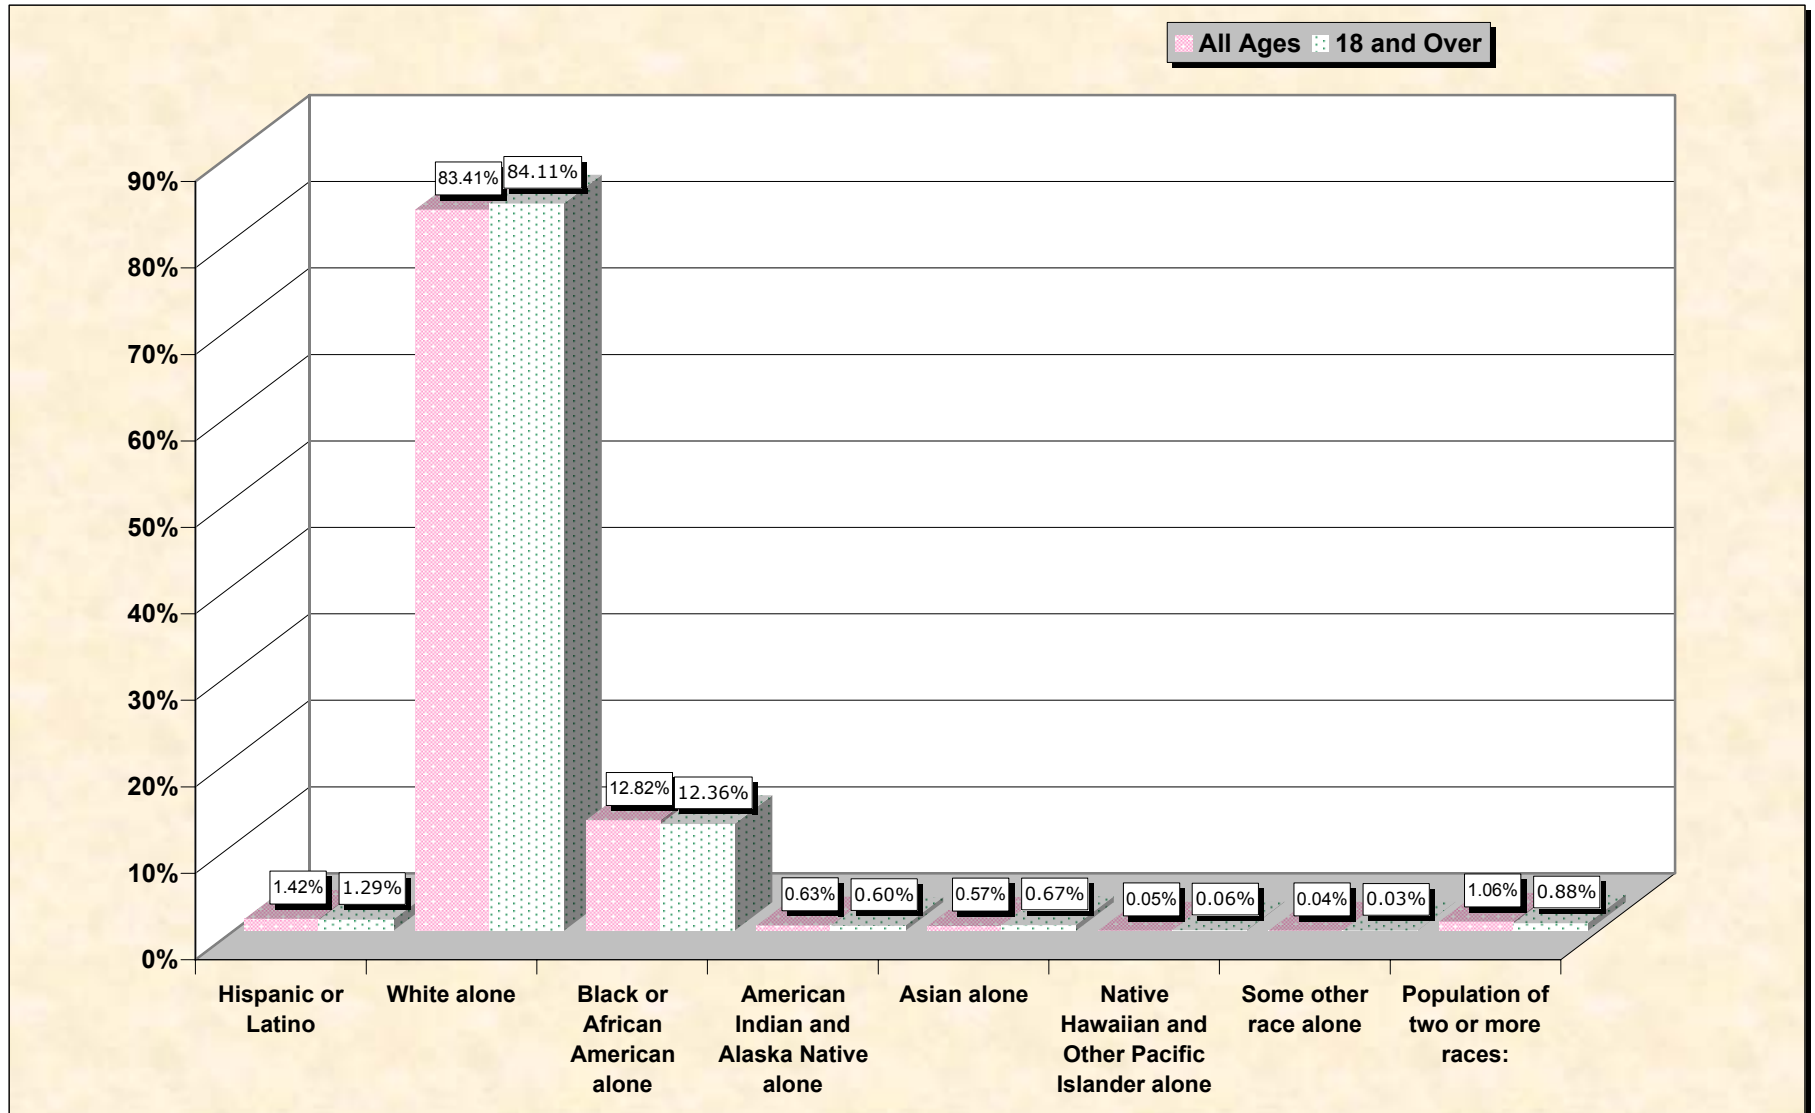

Population by Race or Ethnicity and Age

Beauregard Parish, Louisiana

Data Set: Census 2000 Redistricting Data (Public Law 94-171) Summary File

www.fairdata2000.com

[3-Oct-02](#)

Hispanic or Latino, and not Hispanic by Race and Age Beauregard Parish, Louisiana

Source: Data Set: Census 2000 Redistricting Data (Public Law 94-171) Summary File. PL2. HISPANIC OR LATINO, AND NOT HISPANIC OR LATINO BY RACE [73] - Universe: Total population; PL4. HISPANIC OR LATINO, AND NOT HISPANIC OR LATINO BY RACE FOR THE POPULATION 18 YEARS AND OVER [73] - Universe: Total population 18 years and over

source data for chart

HISPANIC OR LATINO, AND NOT HISPANIC OR LATINO BY RACE

	Beauregard Parish, Louisiana
Total:	32,986
Hispanic or Latino	468
Not Hispanic or Latino:	32,518
Population of one race:	32,169
White alone	27,513
Black or African American alone	4,229
American Indian and Alaska Native alone	209
Asian alone	189
Native Hawaiian and Other Pacific Islander alone	16
Some other race alone	13
Population of two or more races:	349

Source: Data Set: Census 2000 Redistricting Data (Public Law 94-171) Summary File. PL2. HISPANIC OR LATINO, AND NOT HISPANIC OR LATINO BY RACE [73] - Universe: Total population

HISPANIC OR LATINO, AND NOT HISPANIC OR LATINO BY RACE FOR THE POPULATION 18 YEARS AND OVER