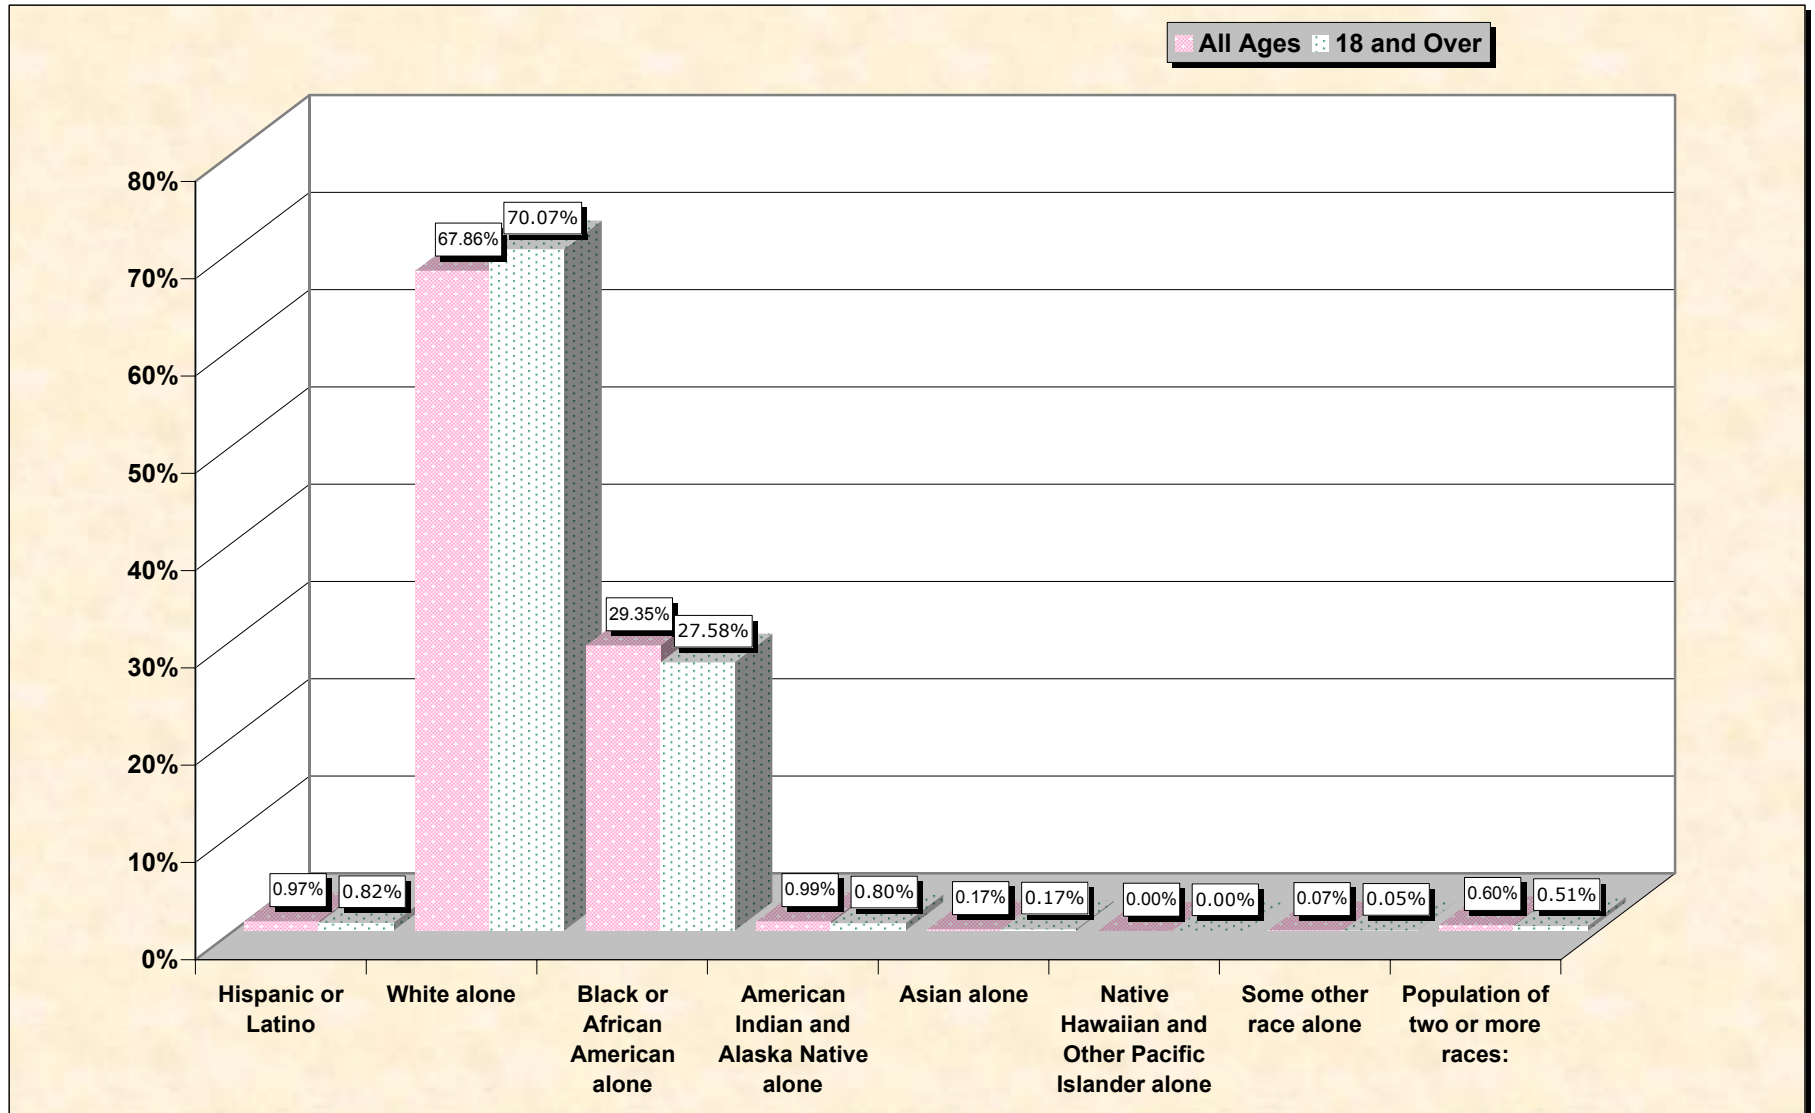

# Population by Race or Ethnicity and Age

# Hispanic or Latino, and not Hispanic by Race and Age Avoyelles Parish, Louisiana

Source: Data Set: Census 2000 Redistricting Data (Public Law 94-171) Summary File. PL2. HISPANIC OR LATINO, AND NOT HISPANIC OR LATINO BY RACE [73] - Universe: Total population; PL4. HISPANIC OR LATINO, AND NOT HISPANIC OR LATINO BY RACE FOR THE POPULATION 18 YEARS AND OVER [73] - Universe: Total population 18 years and over

Source: Data Set: Census 2000 Redistricting Data (Public Law 94-171) Summary File. PL2. HISPANIC OR LATINO, AND NOT HISPANIC OR LATINO BY RACE [73] - Universe: Total population

**HISPANIC OR LATINO, AND NOT HISPANIC OR LATINO BY RACE FOR THE POPULATION 18 YEARS AND OVER**

Source: Data Set: Census 2000 Redistricting Data (Public Law 94-171) Summary File. PL4. HISPANIC OR LATINO, AND NOT HISPANIC OR LATINO BY RACE FOR THE POPULATION 18 YEARS AND OVER [73] - Universe: Total population 18 years and over